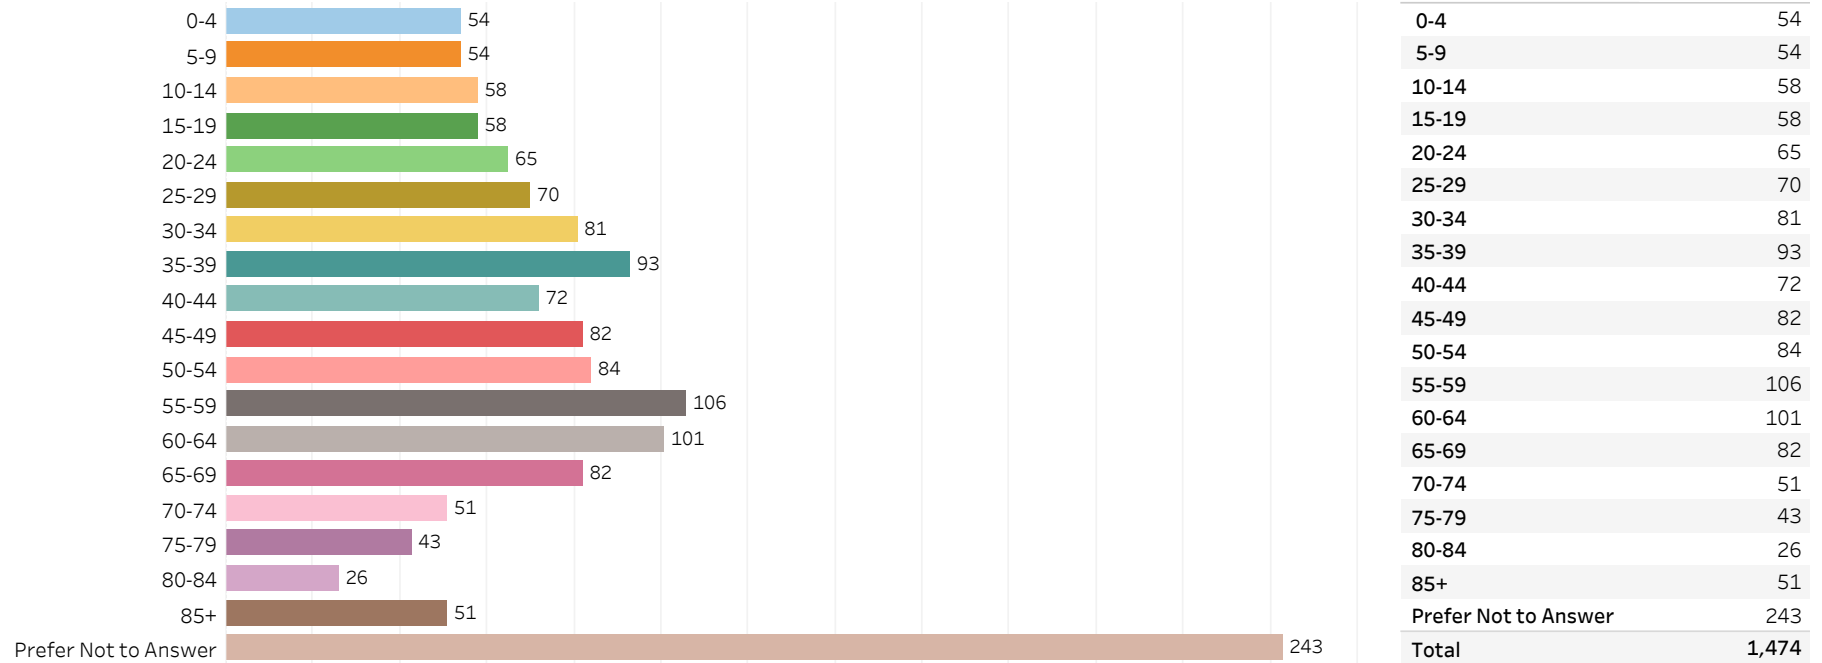

# 2019 Edmonton Municipal Census (Neighbourhood)

(Note: As per City of Edmonton Census Policy C520C, neighbourhoods with a population of less than 50 residents are reported as zero.)

Neighbourhood:

HIGH PARK

## 1. Population by Age Range

## 2. Population by Gender