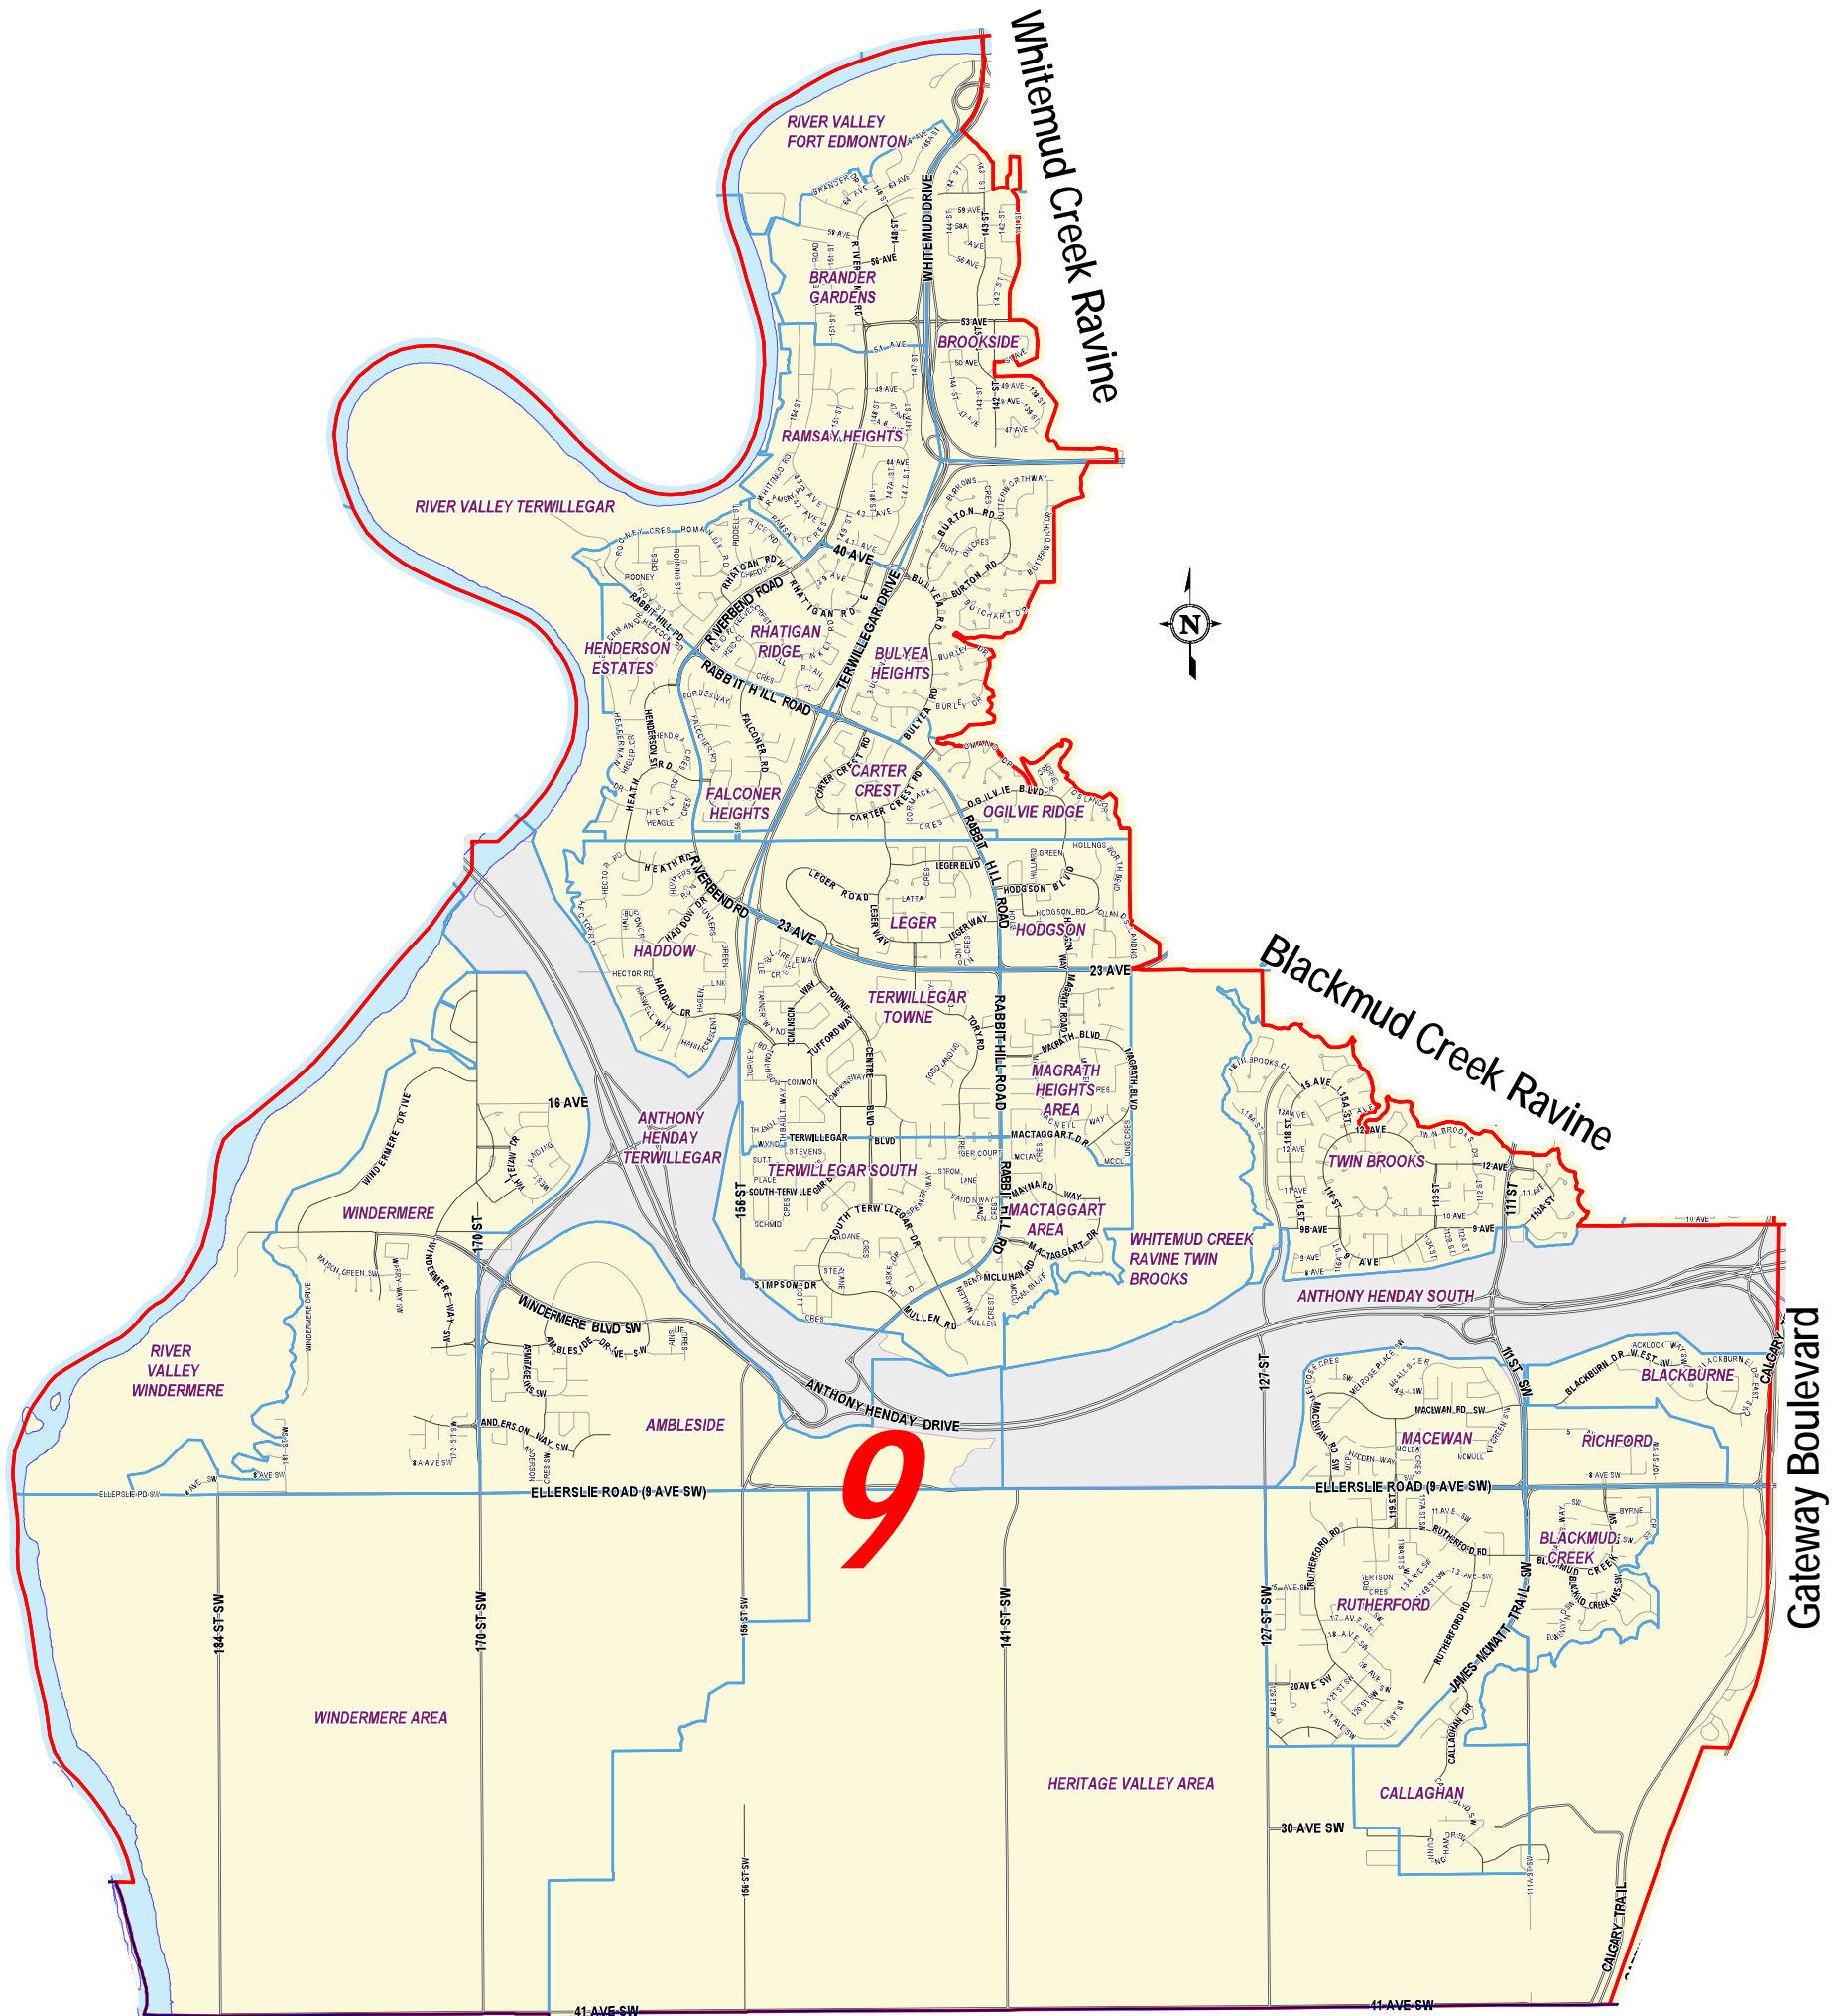

Legend

- 9 Ward Designation
- Ward Boundary
- Neighbourhood Boundary
- A Neighbourhood Designation
- Transportation Utility Corridor

City Of Edmonton

Ward & Neighbourhood Boundaries

Ward 9

City Boundary

Compiled by :
Office of the City Clerk, Election Office
Compiled : 19/10/2010