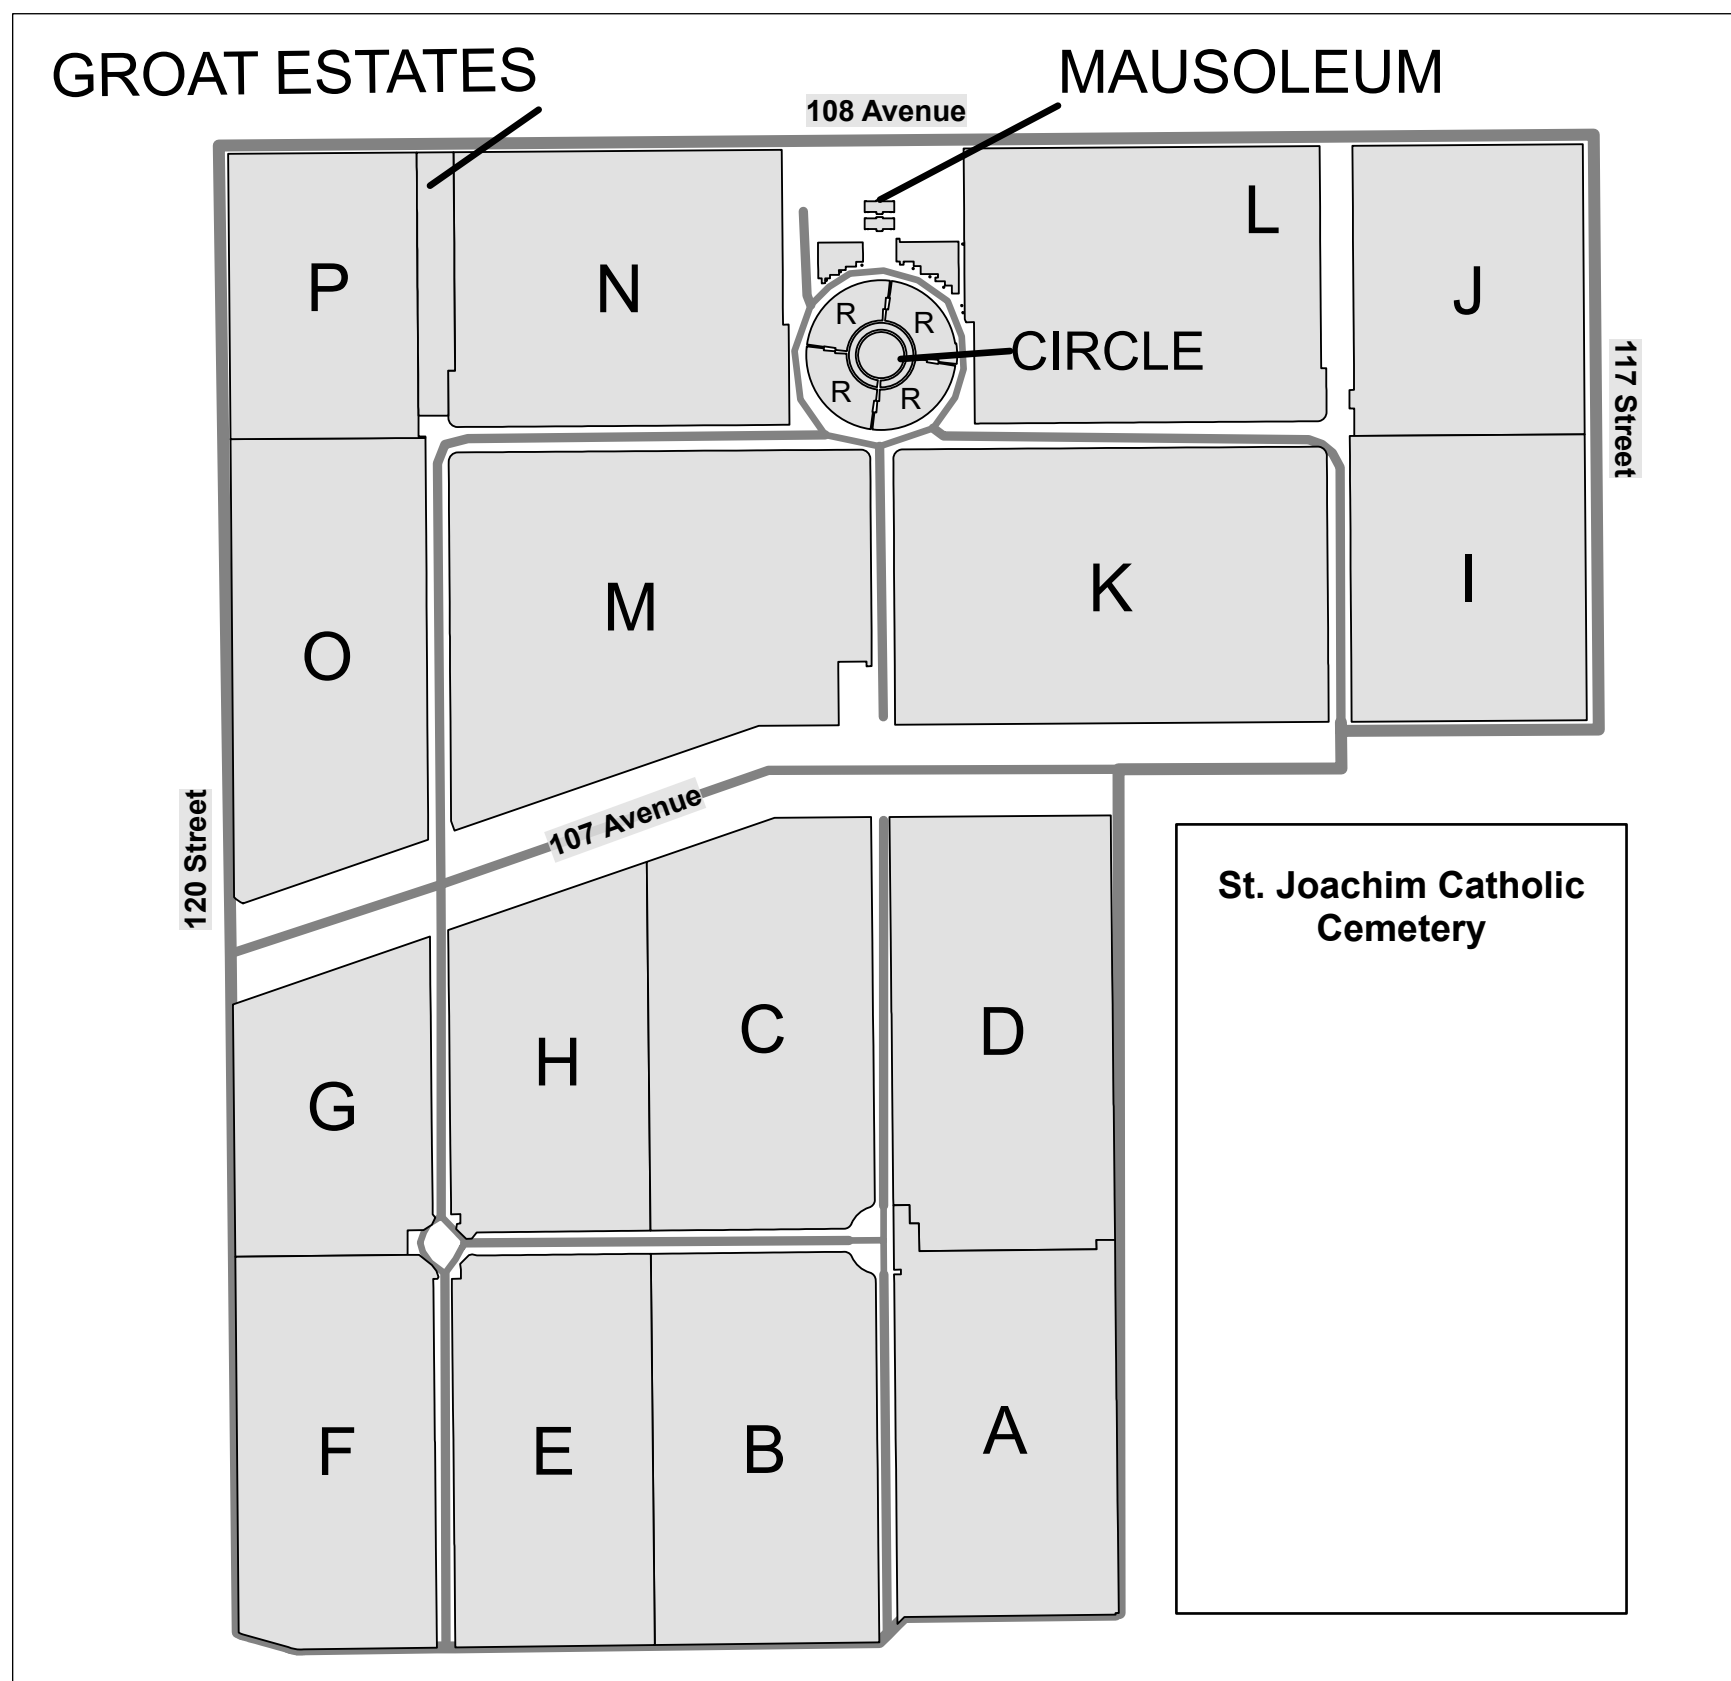

INDEX

Edmonton Cemetery

CARD 1 - Section A

CARD 2 - Section B

CARD 3 - Section C

CARD 4 - Section D

CARD 5 - Section E

CARD 6 - Section F

CARD 7 - Section G

CARD 8 - Section H

CARD 9 - Section I

CARD 10 - Section J

CARD 11 - Section K

CARD 12 - Section L

CARD 13 - Section M

CARD 14 - Mausoleum

CARD 15 - Section N and Groat Estates

CARD 16 - Section O

CARD 17 - Section P

CARD 18 - Section R and Circle

Created: July 2009
 Updated: June 2022
 Data: City of Edmonton
 Created by: Fire Rescue Services - Mapping Team

CARD 3

Edmonton Cemetery - Section C

Legend

- Upright Monument
- Child Plot
- Section C
- Tree

Created: July 2009
 Updated: June 2022
 Data: City of Edmonton
 Created by: Fire Rescue Services - Mapping Team