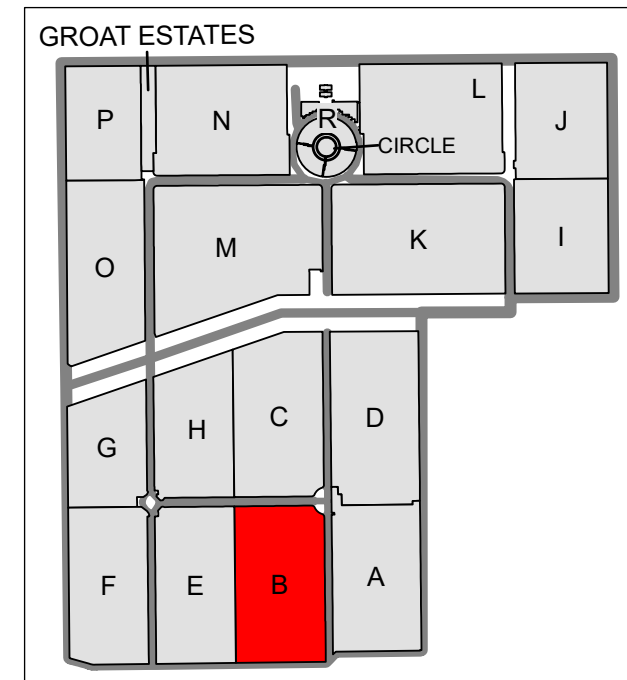

Created: July 2009
Updated: June 2022
Data: City of Edmonton
Created by: Fire Rescue Services - Mapping Team

The City of Edmonton disclaims any liability for the use of this map. No reproduction of this map, in whole or in part, is permitted without express written consent of the City of Edmonton Fire Rescue Services.