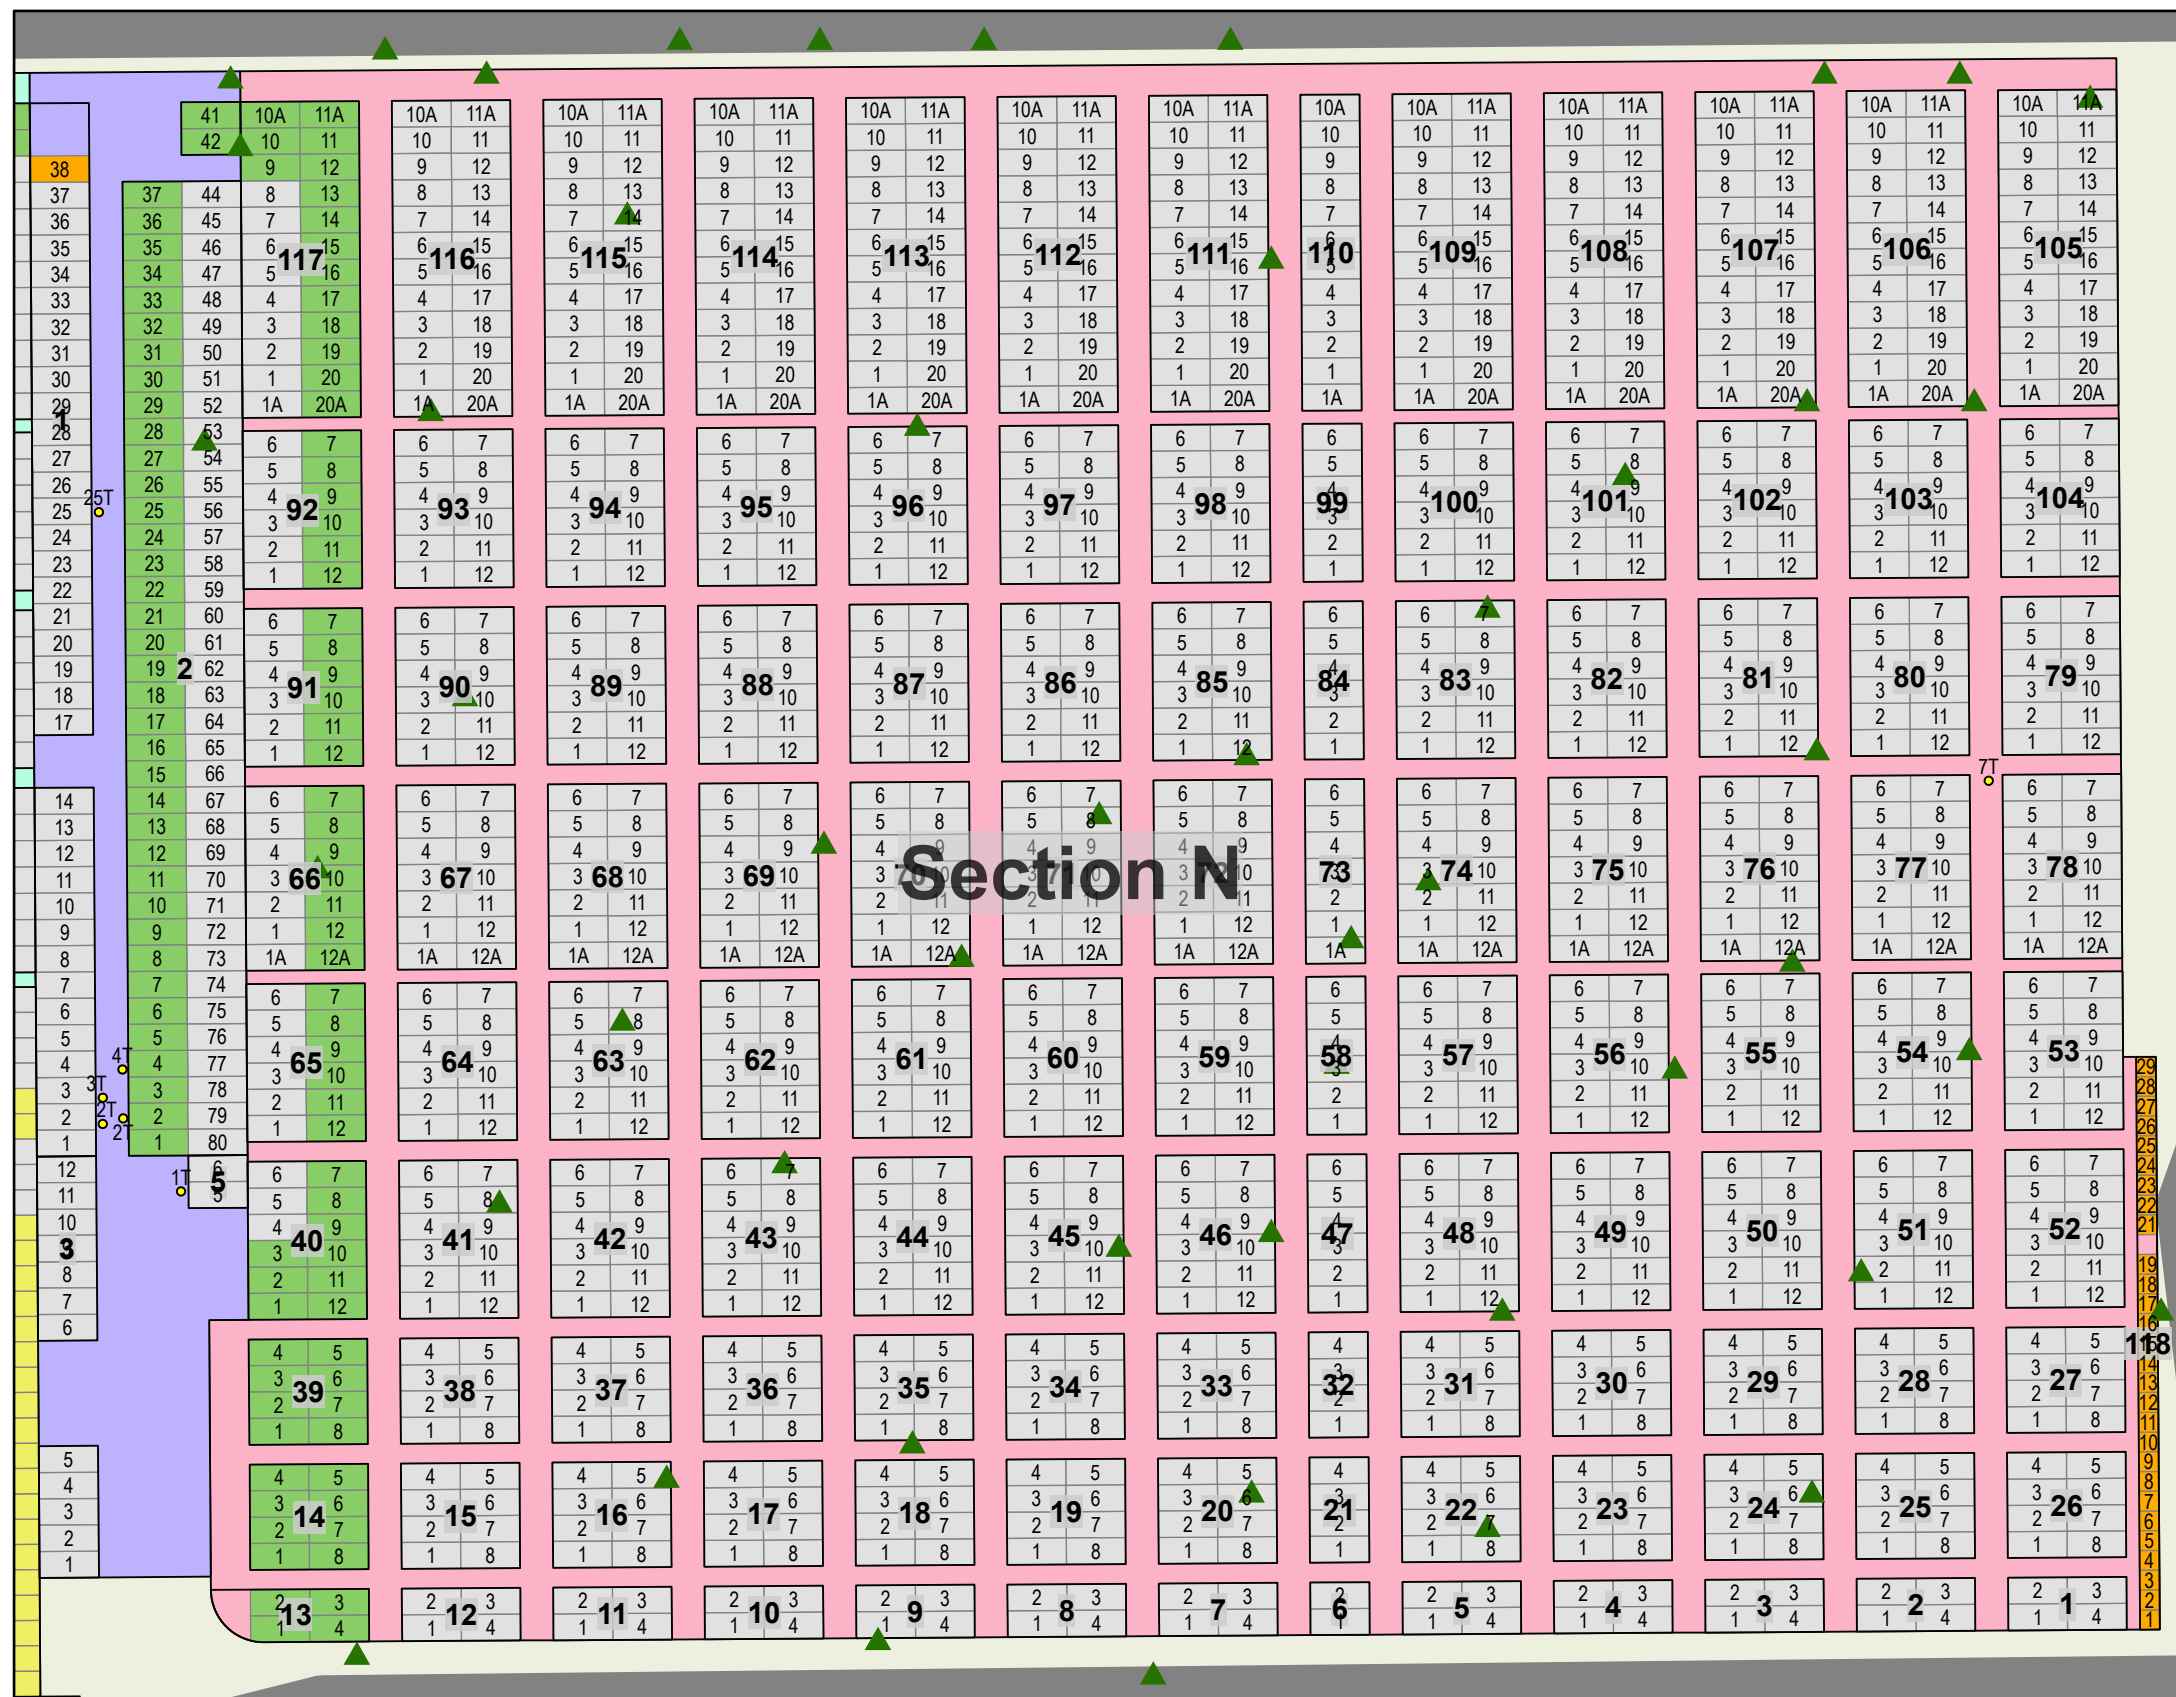

Legend

- Niche Plot
- Crypt
- Mausoleum

CARD 15

Edmonton Cemetery - Section N and Groat Estates

Legend

- Upright Monument
- Section N
- Cremation Plot
- Groat Estates
- Flat Monument
- Road
- Garden Plot
- Tree