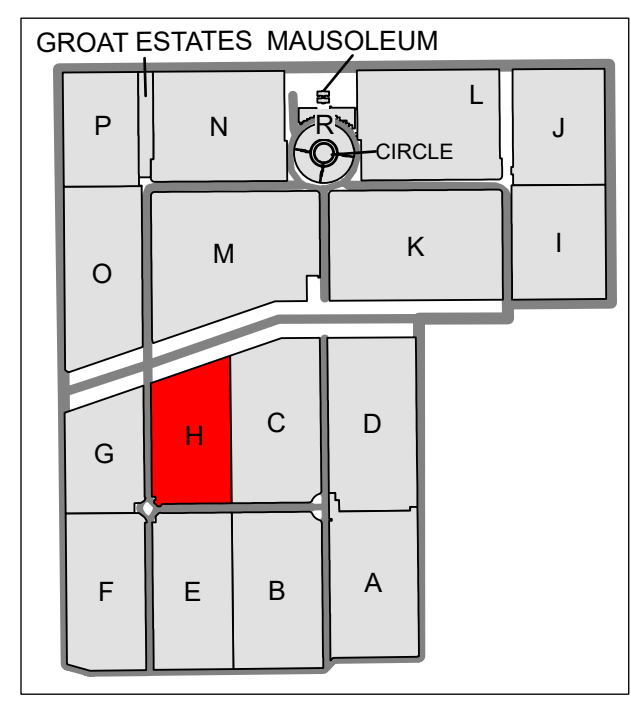

CARD 8

Edmonton Cemetery - Section H

Legend

-  Upright Monument
-  Military Upright Monument
-  Child Plot
-  Section H
-  Road
-  Tree

Created: July 2009
 Updated: June 2022
 Data: City of Edmonton
 Created by: Fire Rescue Services - Mapping Team