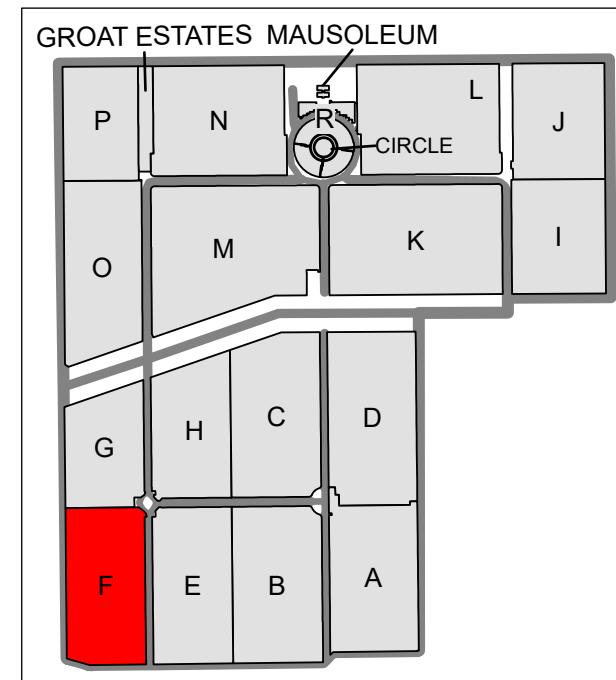

INDEX

Edmonton Cemetery

CARD 1 - Section A

CARD 2 - Section B

CARD 3 - Section C

CARD 4 - Section D

CARD 5 - Section E

CARD 6 - Section F

CARD 5

Edmonton Cemetery - Section E

Legend

-  Upright Monument
-  Military Upright Monument
-  Cremation For 6 Plot
-  Flat Monument
-  Section E
-  Tree

Created: July 2009
 Updated: June 2022
 Data: City of Edmonton
 Created by: Fire Rescue Services - Mapping Team

The City of Edmonton disclaims any liability for the use of this map. No reproduction of this map, in whole or in part, is permitted without express written consent of the City of Edmonton Fire Rescue Services.

CARD 6

Edmonton Cemetery - Section F

Legend

- Upright Monument
- Flat Monument
- Child Plot
- Military Upright Monument
- Cremation Plot
- Section F
- Road
- Tree

Created: July 2009
 Updated: June 2022
 Data: City of Edmonton
 Created by: Fire Rescue Services - Mapping Team