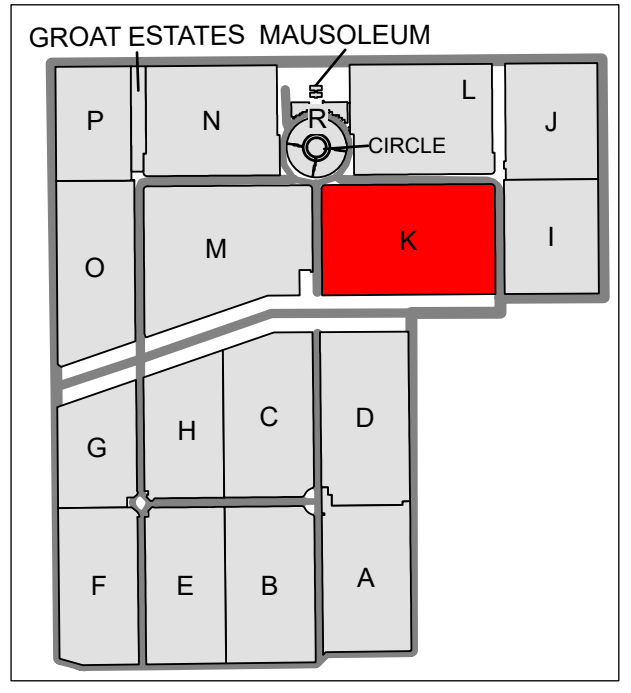

Cut Line

Cut Line

CARD 11

Edmonton Cemetery - Section K

Section K

Legend

- Flat Monument
- Cremation Plot
- Section K
- Road
- Tree

Created: July 2009
 Updated: June 2022
 Data: City of Edmonton
 Created by: Fire Rescue Services - Mapping Team