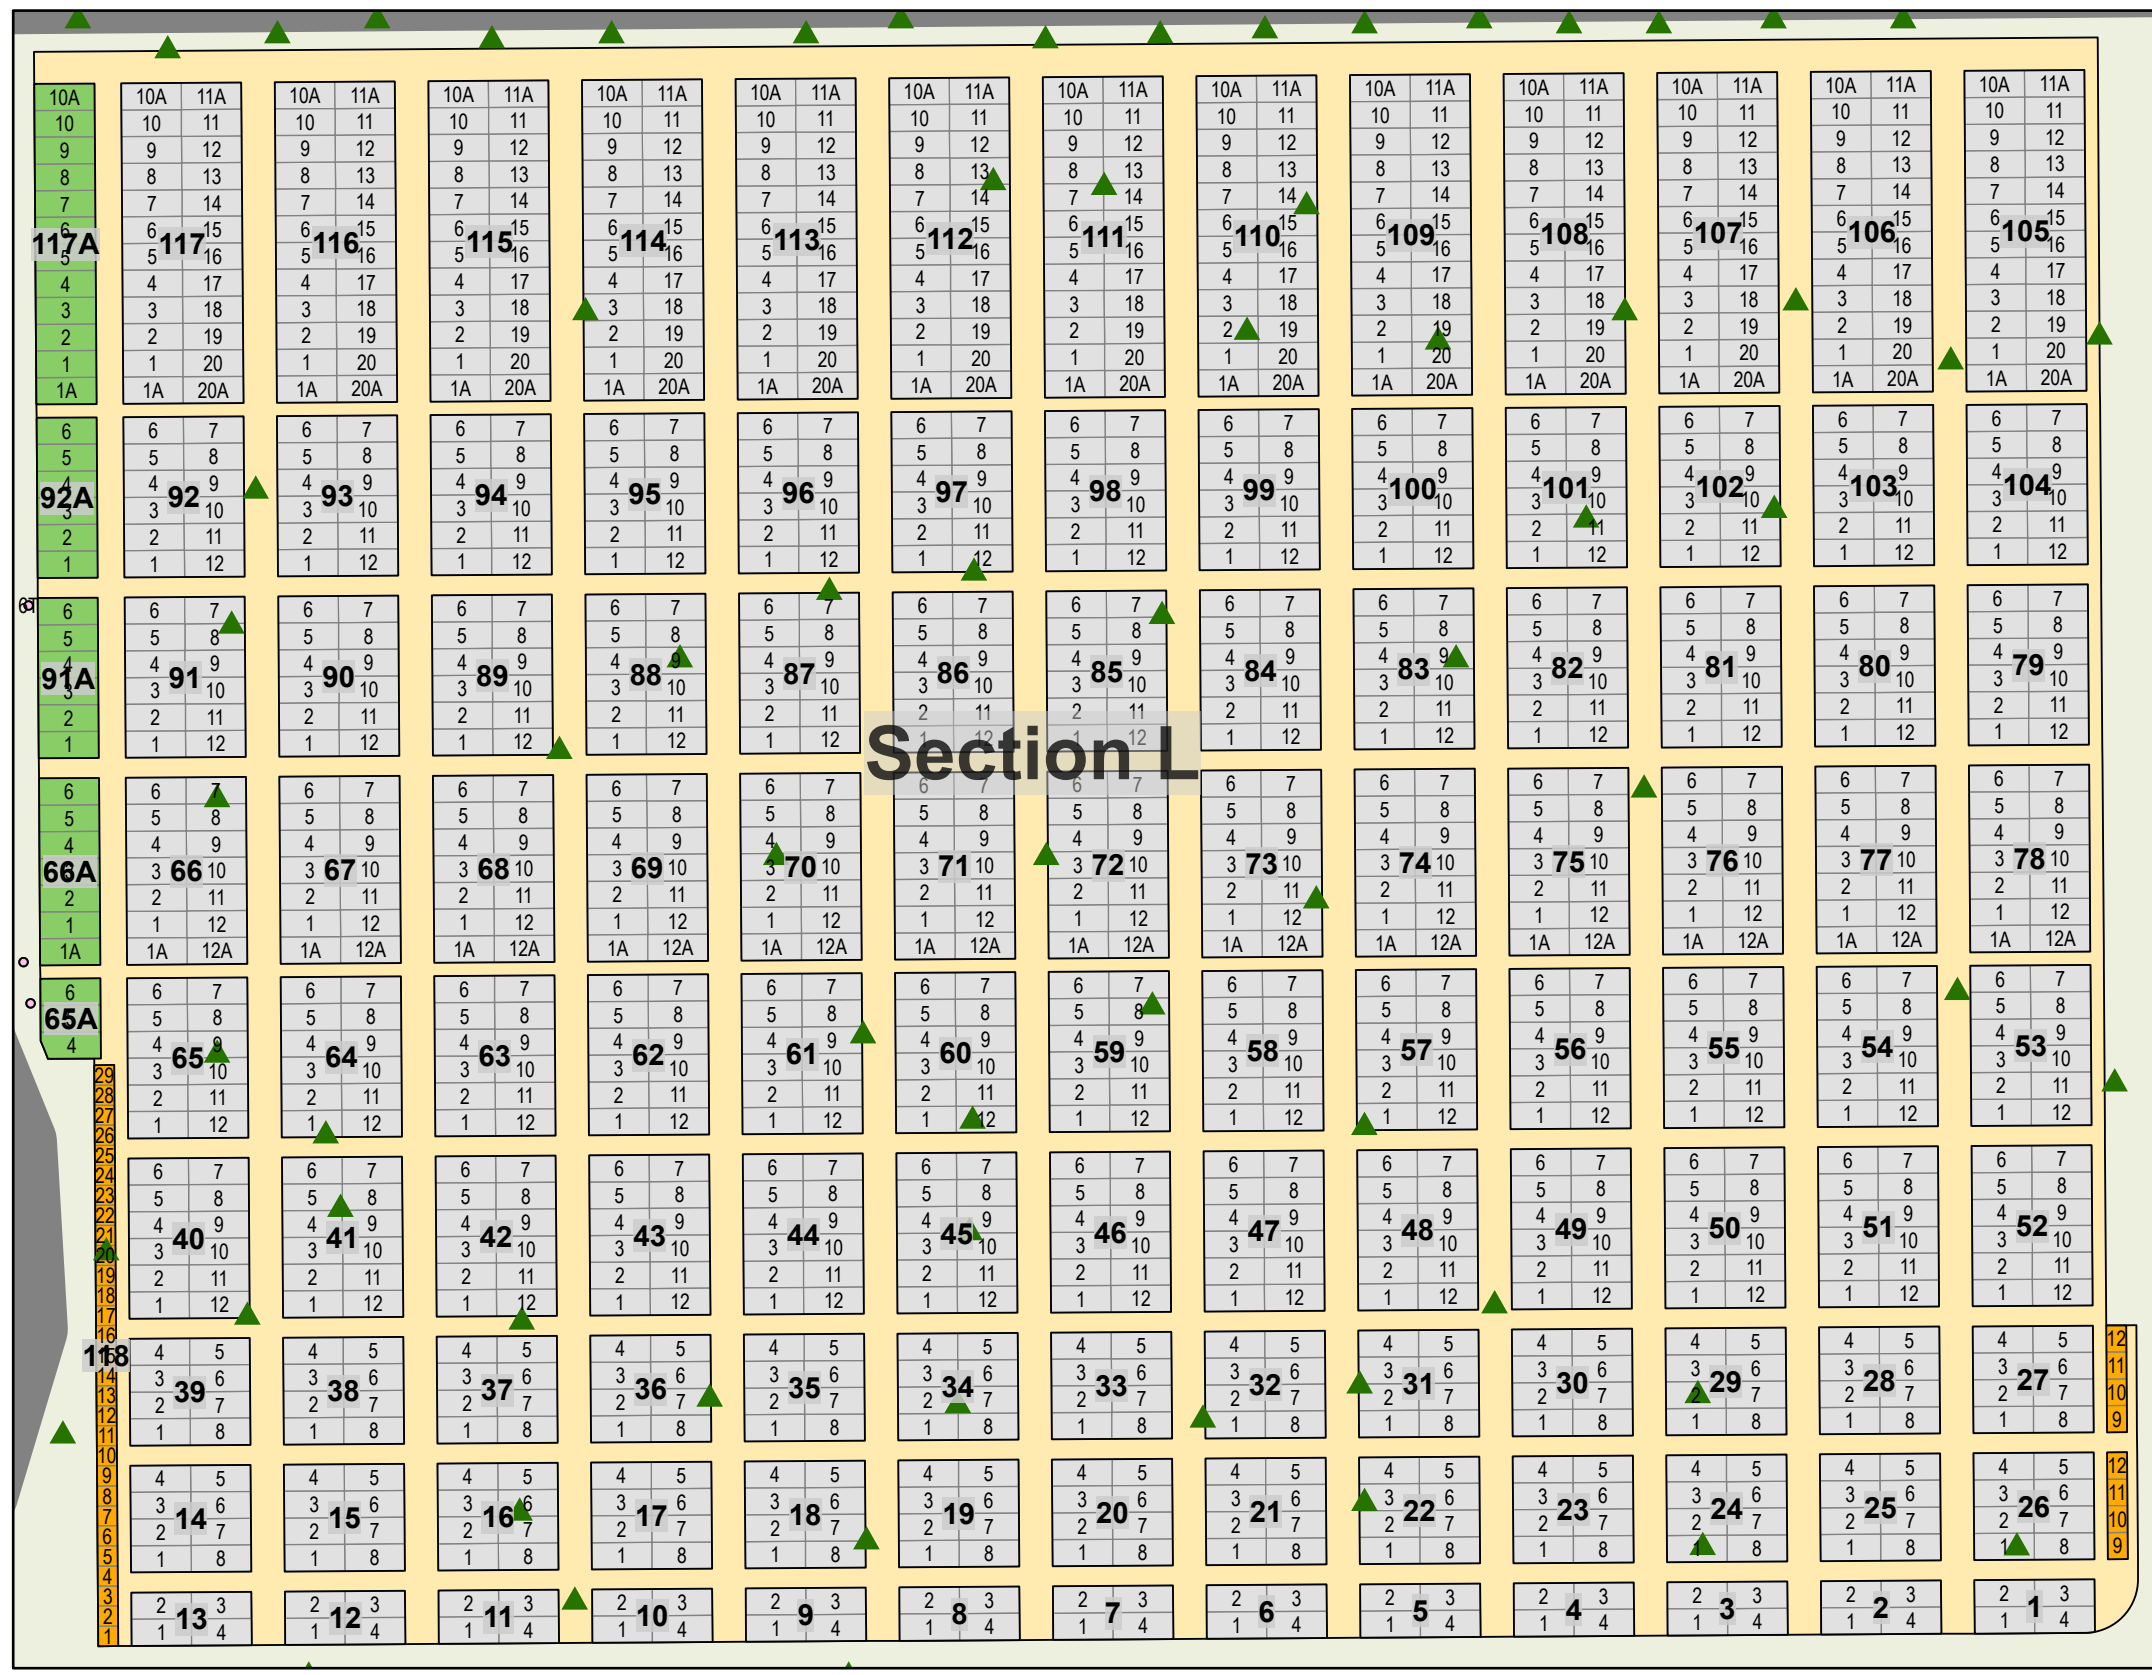

CARD 12

Edmonton Cemetery - Section L

Section L

Legend

- Upright Monument
- Cremation Plot
- Flat Monument
- Section L
- Road
- Tree

Created: July 2009
Updated: June 2022
Data: City of Edmonton
Created by: Fire Rescue Services - Mapping Team

The City of Edmonton disclaims any liability for the use of this map. No reproduction of this map, in whole or in part, is permitted without express written consent of the City of Edmonton Fire Rescue Services.