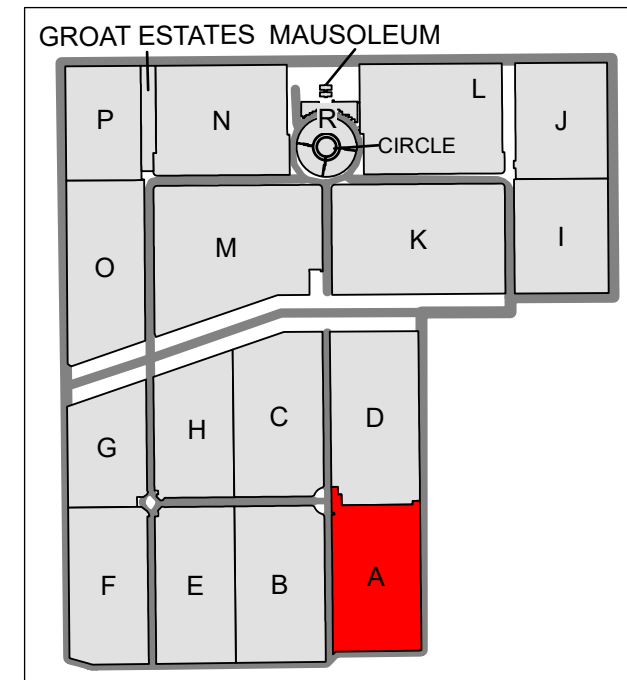

INDEX

Edmonton Cemetery

CARD 1 - Section A

CARD 2 - Section B

CARD 3 - Section C

CARD 4 - Section D

CARD 5 - Section E

CARD 6 - Section F

CARD 7 - Section G

CARD 8 - Section H

CARD 9 - Section I

CARD 10 - Section J

CARD 11 - Section K

CARD 12 - Section L

CARD 13 - Section M

CARD 14 - Mausoleum

CARD 15 - Section N and Groat Estates

CARD 16 - Section O

CARD 17 - Section P

CARD 18 - Section R and Circle

Created: July 2009
 Updated: June 2022
 Data: City of Edmonton
 Created by: Fire Rescue Services - Mapping Team

CARD 1

Edmonton Cemetery - Section A

- Legend**
-  Upright Monument
 -  Mausoleum
 -  Section A
 -  Section D
 -  Tree

Created: July 2009
 Updated: June 2022
 Data: City of Edmonton
 Created by: Fire Rescue Services - Mapping Team