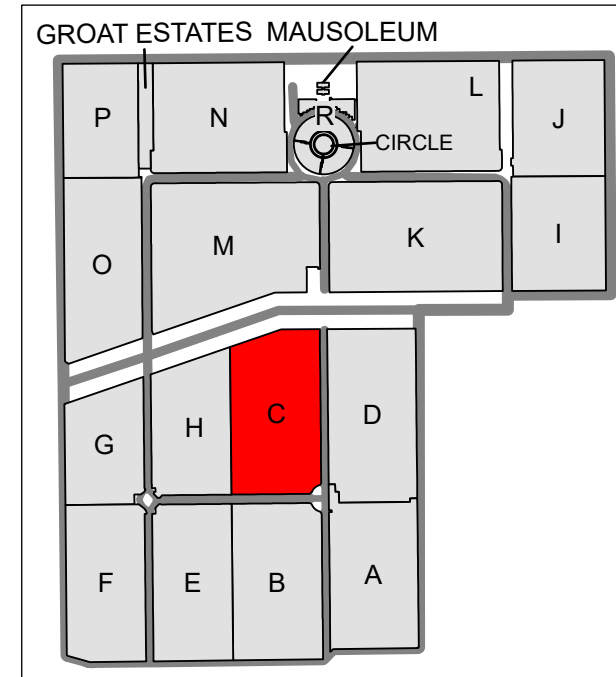

CARD 2

Edmonton Cemetery - Section B

- Legend**
-  Upright Monument
 -  Flat Monument
 -  Section B
 -  Tree

Created: July 2009
 Updated: June 2022
 Data: City of Edmonton
 Created by: Fire Rescue Services - Mapping Team

The City of Edmonton disclaims any liability for the use of this map. No reproduction of this map, in whole or in part, is permitted without express written consent of the City of Edmonton Fire Rescue Services.

CARD 3

Edmonton Cemetery - Section C

Legend

- Upright Monument
- Child Plot
- Section C
- Tree

Created: July 2009
 Updated: June 2022
 Data: City of Edmonton
 Created by: Fire Rescue Services - Mapping Team