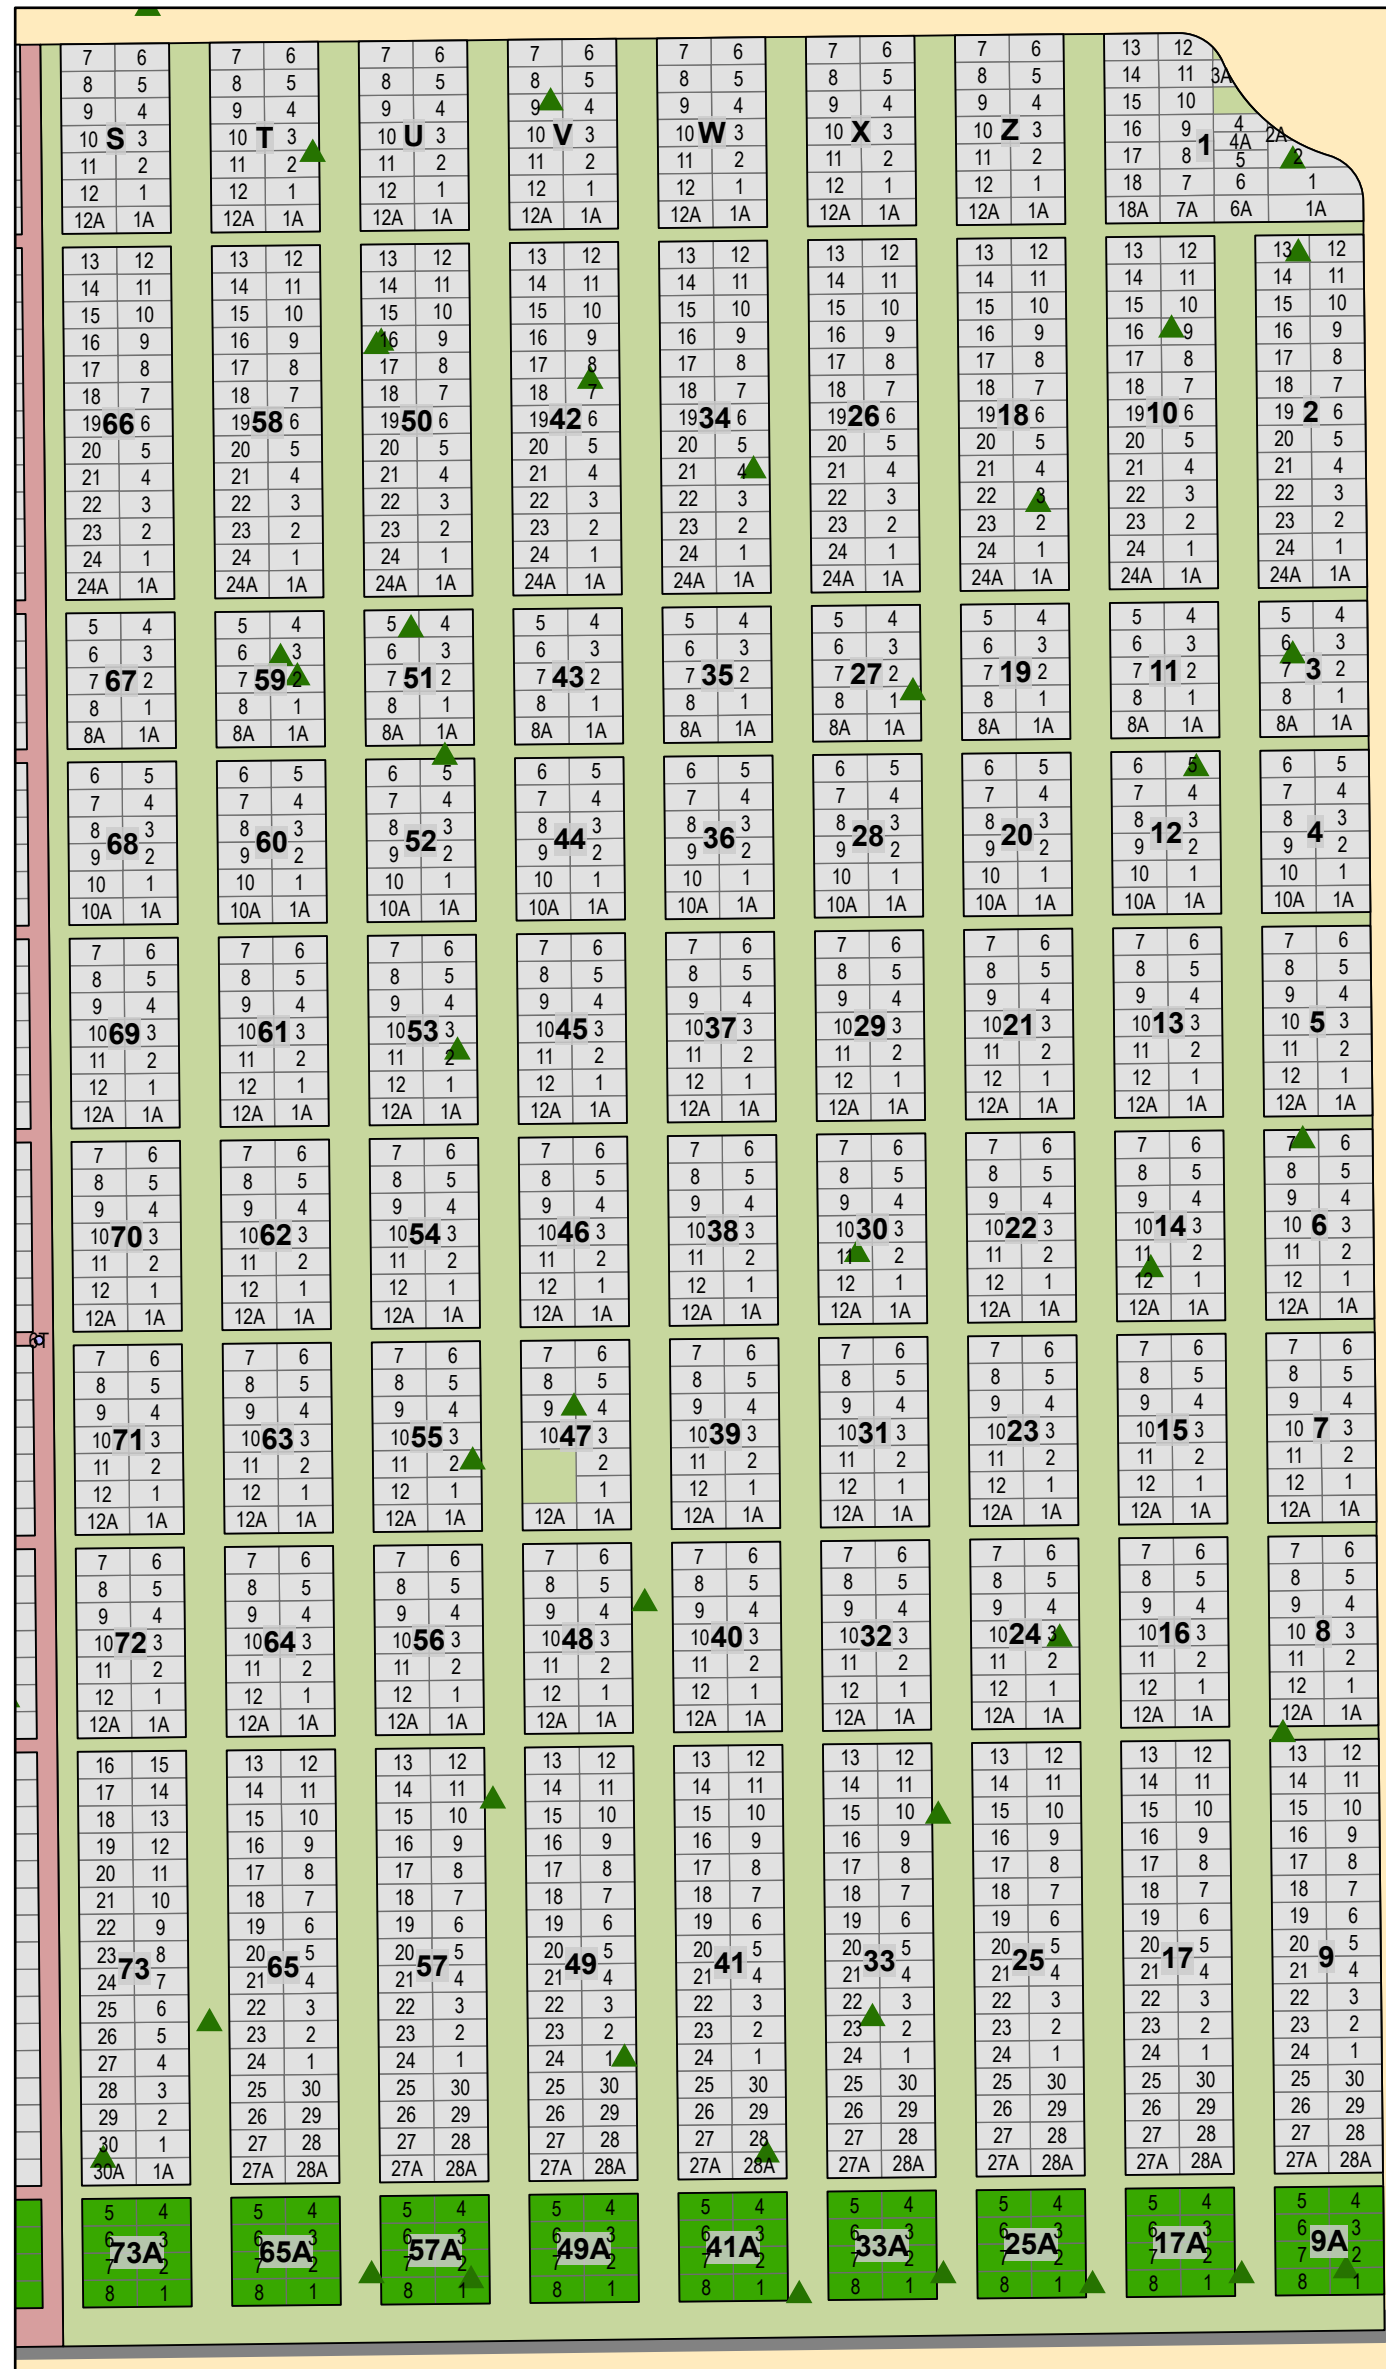

CARD 2

Edmonton Cemetery - Section B

1. **Legend**
2. Upright Monument
   - Flat Monument
   - Section B
   - Tree