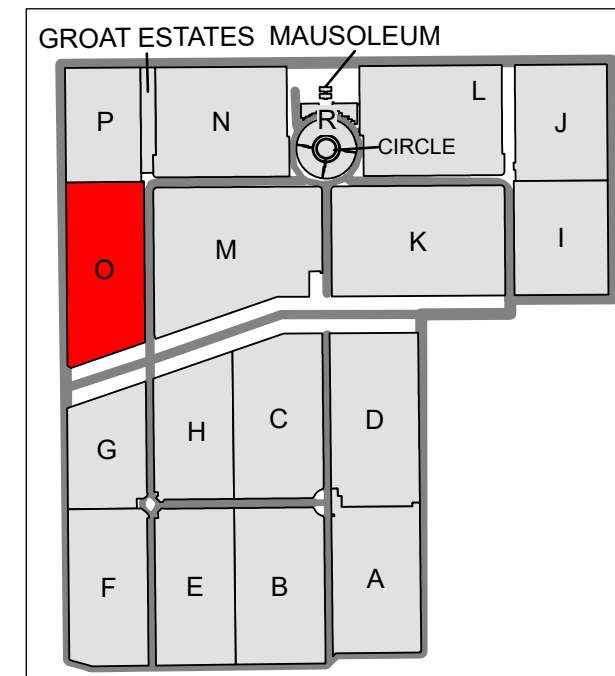

Created: July 2009
Updated: June 2022
Data: City of Edmonton
Created by: Fire Rescue Services - Mapping Team

The City of Edmonton disclaims any liability for the use of this map. No reproduction of this map, in whole or in part, is permitted without express written consent of the City of Edmonton Fire Rescue Services.