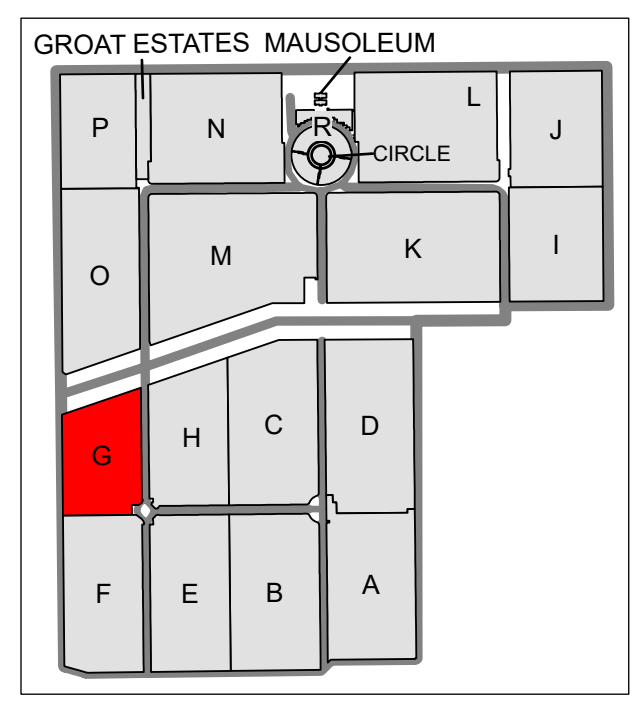

CARD 6

Edmonton Cemetery - Section F

Legend

- Upright Monument
- Flat Monument
- Child Plot
- Military Upright Monument
- Cremation Plot
- Section F
- Road
- Tree

Created: July 2009
 Updated: June 2022
 Data: City of Edmonton
 Created by: Fire Rescue Services - Mapping Team

CARD 7

Edmonton Cemetery - Section G

Legend

-  Upright Monument
-  Military Upright Monument
-  Cremation For 4 Plot
-  Scattering Garden
-  Section G
-  Road
-  Tree

Created: July 2009
 Updated: June 2022
 Data: City of Edmonton
 Created by: Fire Rescue Services - Mapping Team