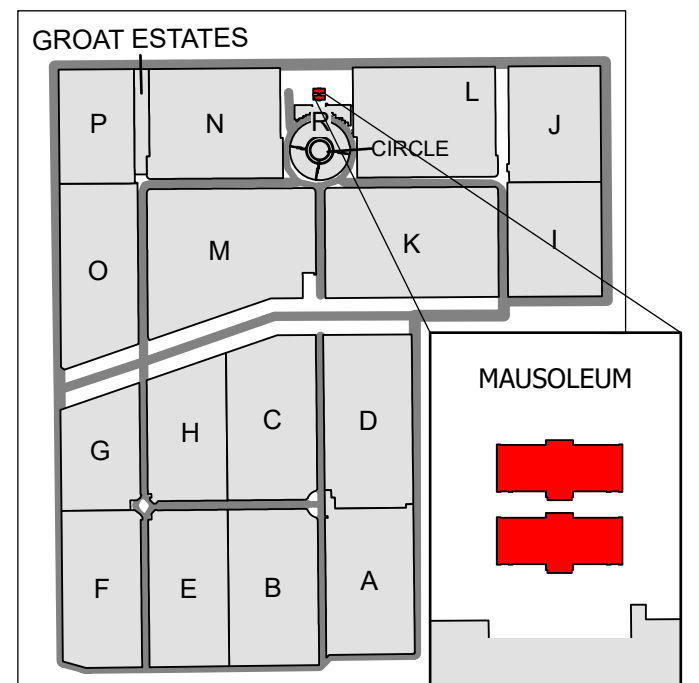

CARD 14

Edmonton Cemetery - Mausoleum

Created: July 2009
Updated: June 2022
Data: City of Edmonton
Created by: Fire Rescue Services - Mapping Team

The City of Edmonton disclaims any liability for the use of this map. No reproduction of this map, in whole or in part, is permitted without express written consent of the City of Edmonton Fire Rescue Services.

Legend

- Niche Plot
- Crypt
- Mausoleum