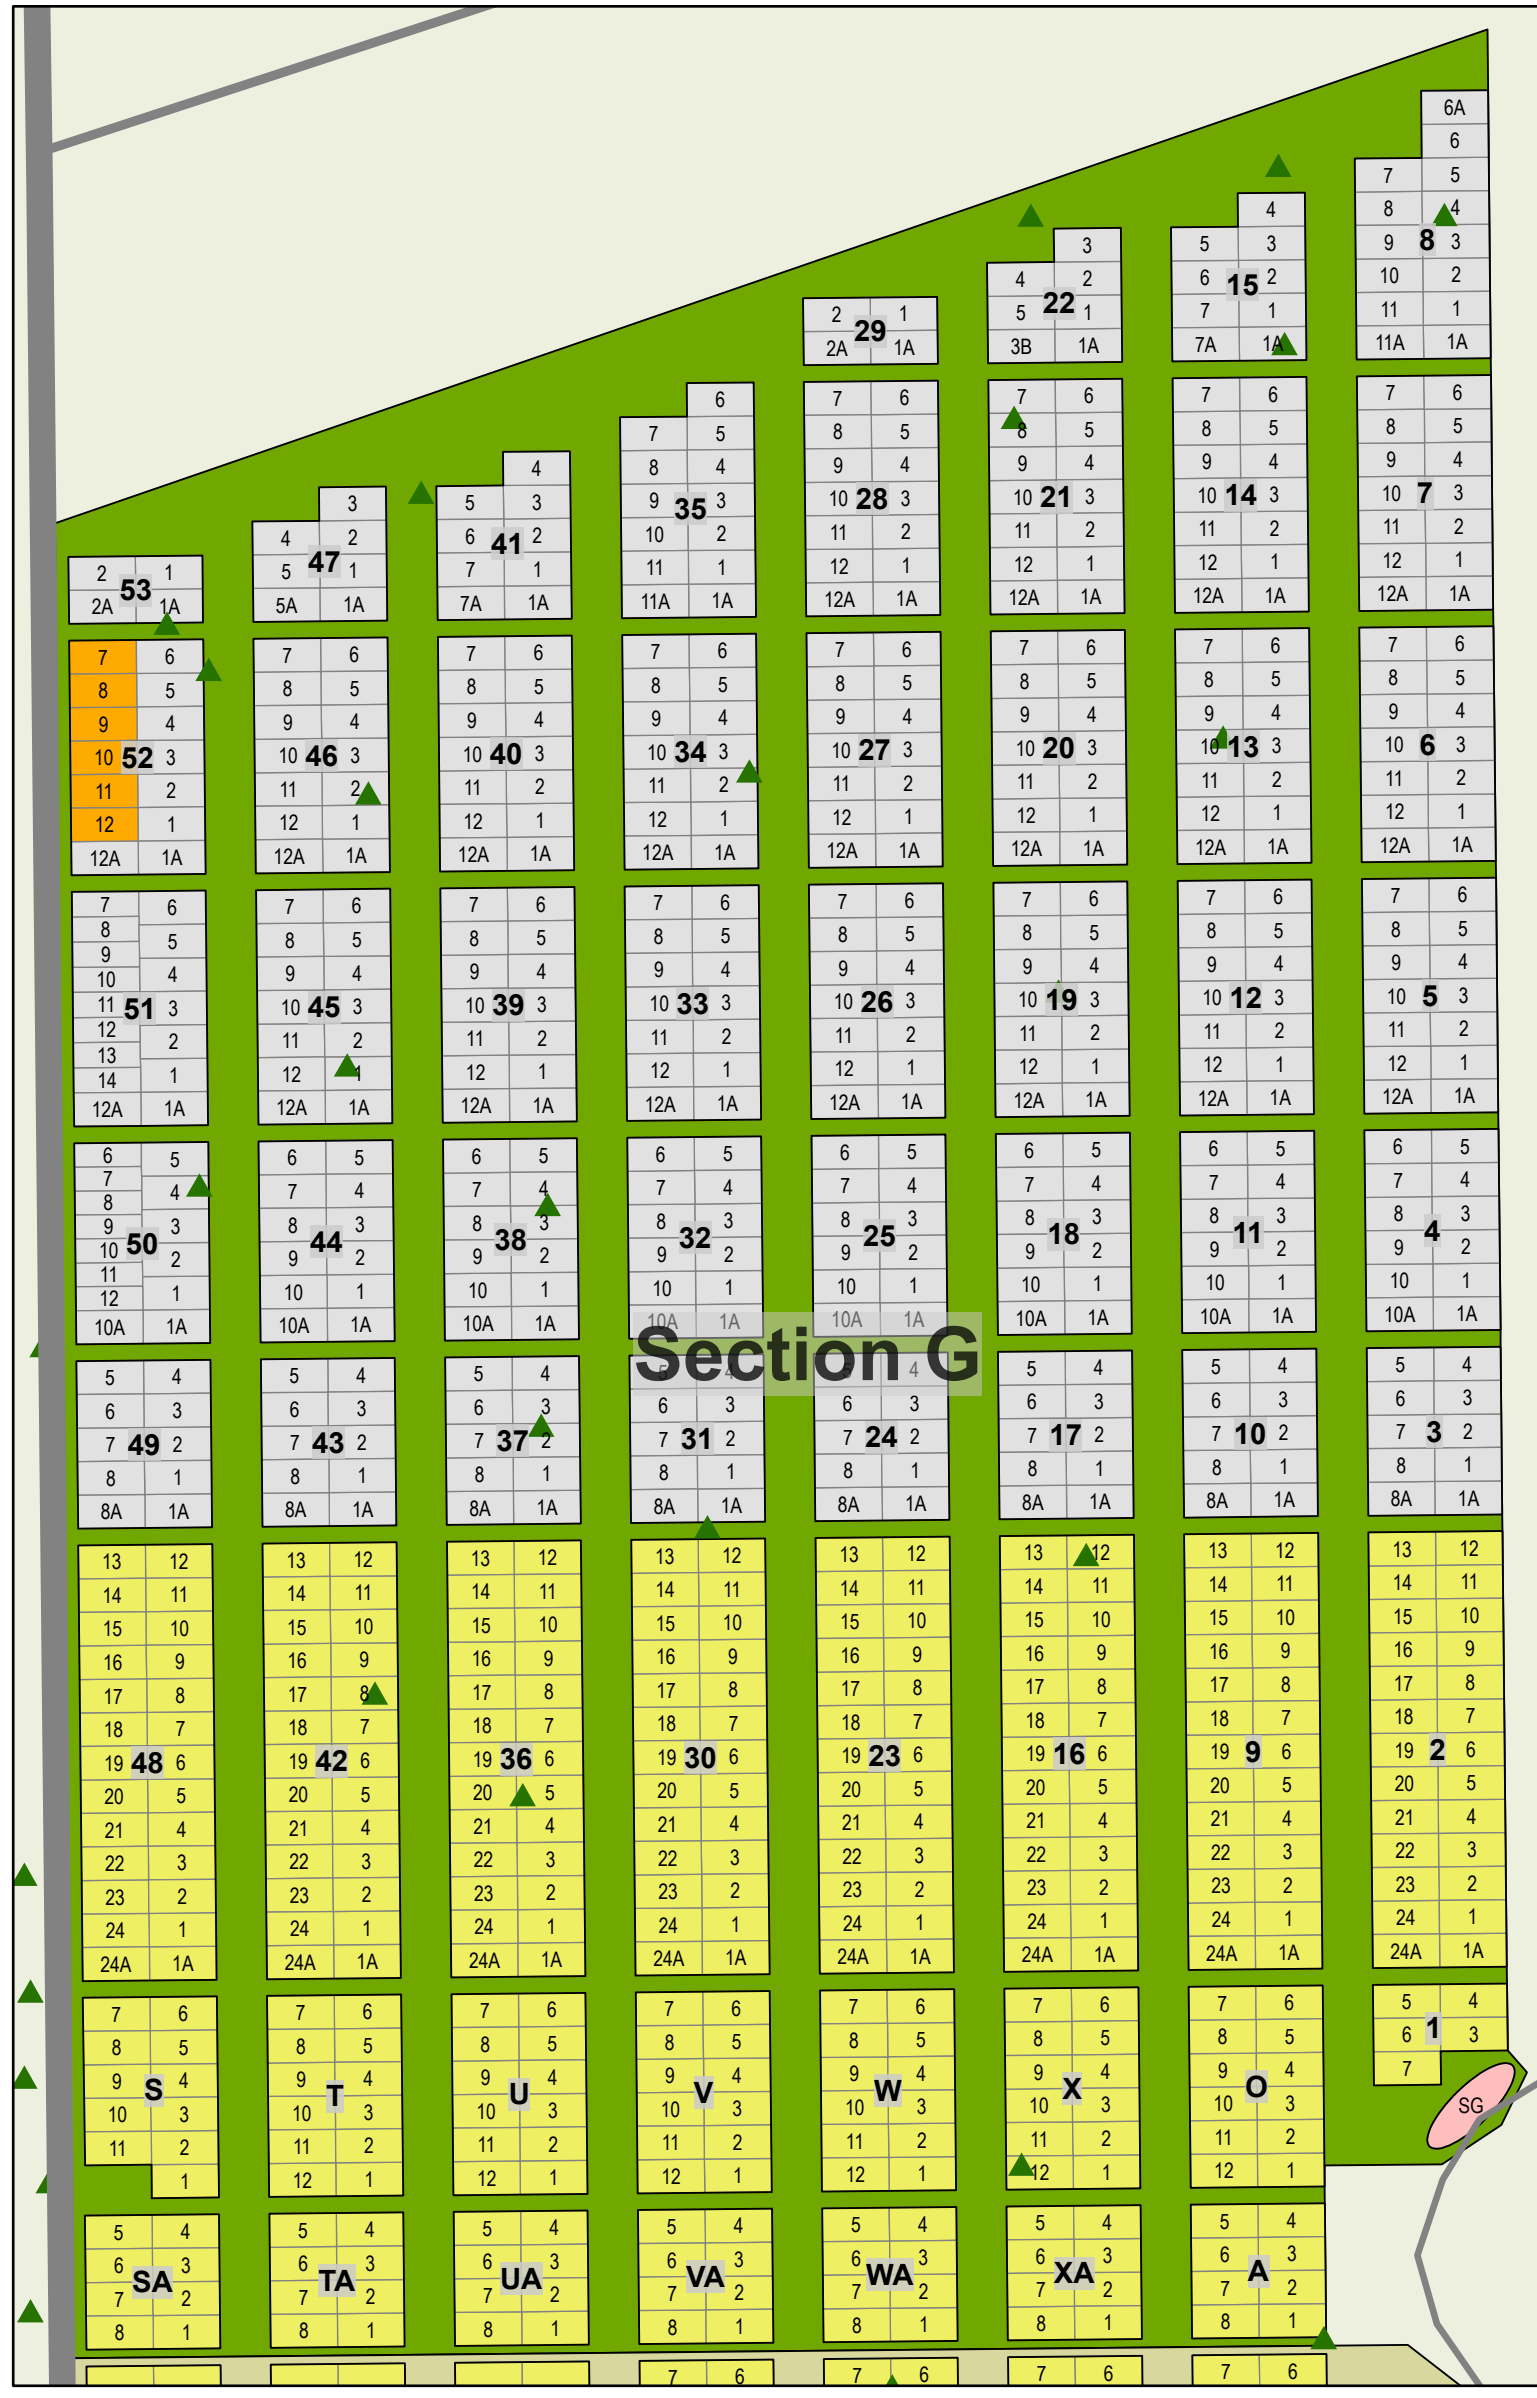

CARD 7

Edmonton Cemetery - Section G

Legend

- Upright Monument
- Military Upright Monument
- Cremation For 4 Plot
- Scattering Garden
- Section G
- Road
- Tree