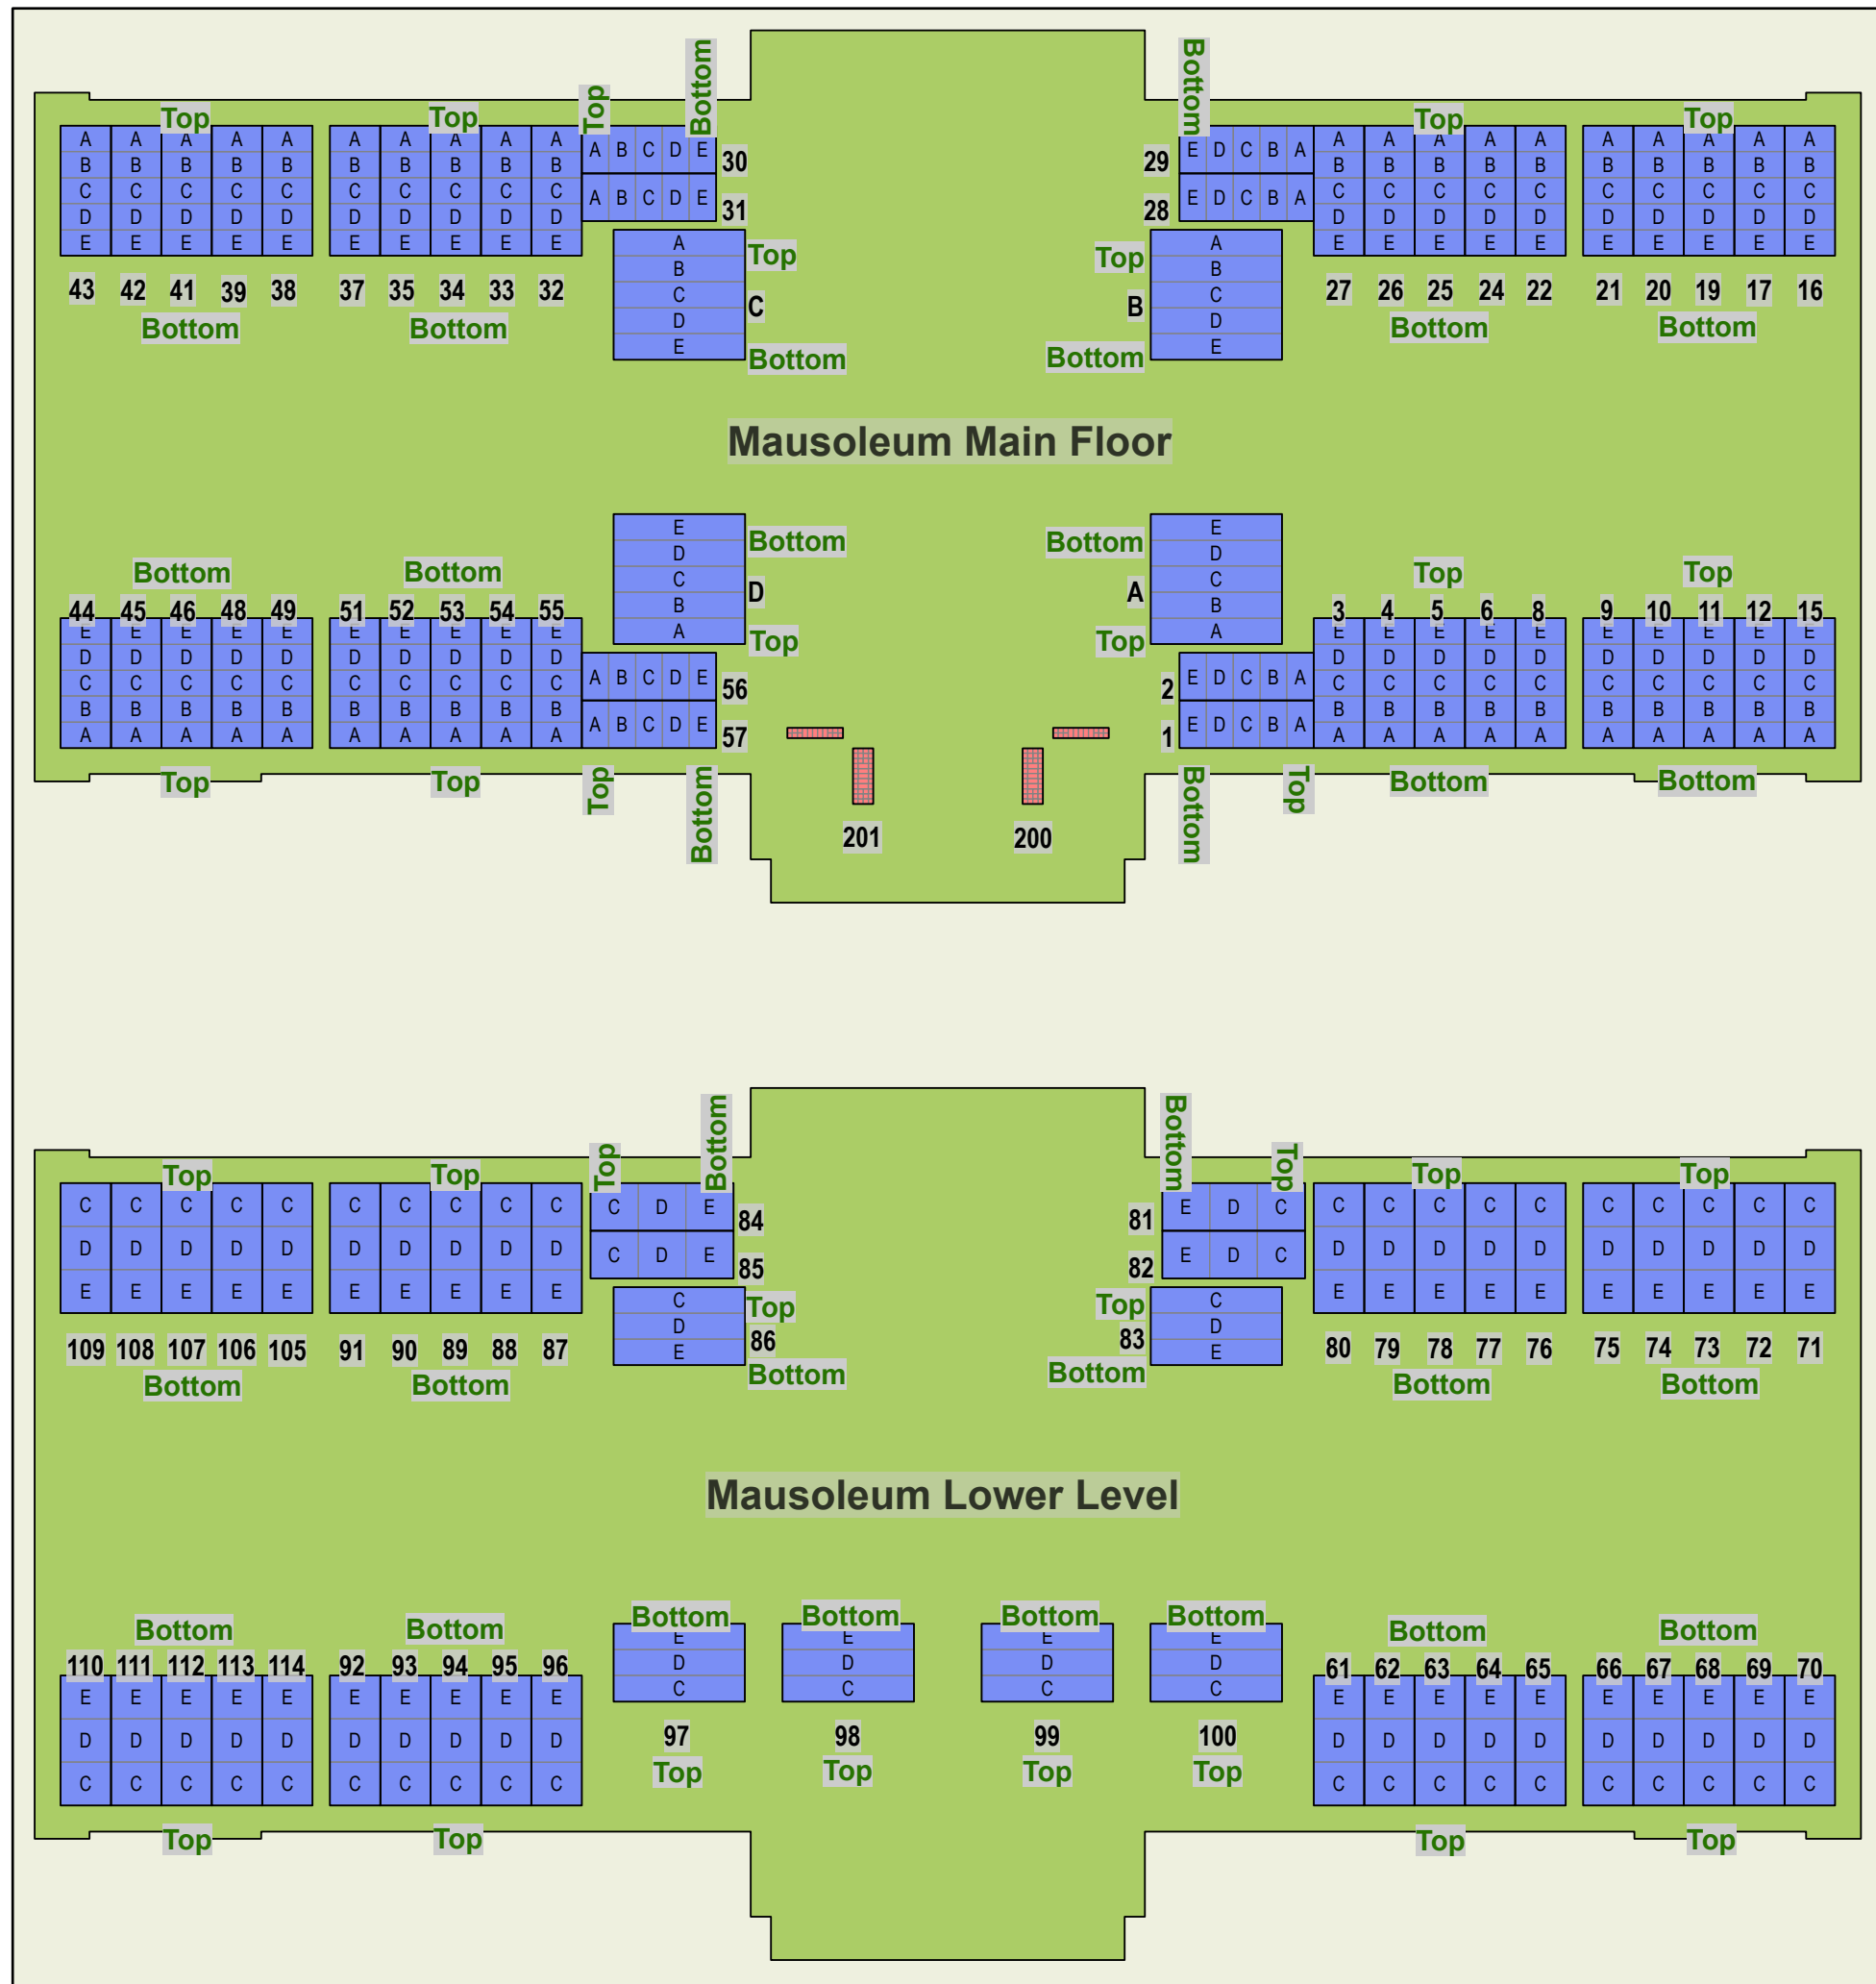

CARD 14

Edmonton Cemetery - Mausoleum

Created: July 2009
Updated: June 2022
Data: City of Edmonton
Created by: Fire Rescue Services - Mapping Team

The City of Edmonton disclaims any liability for the use of this map. No reproduction of this map, in whole or in part, is permitted without express written consent of the City of Edmonton Fire Rescue Services.

Legend

- Niche Plot
- Crypt
- Mausoleum