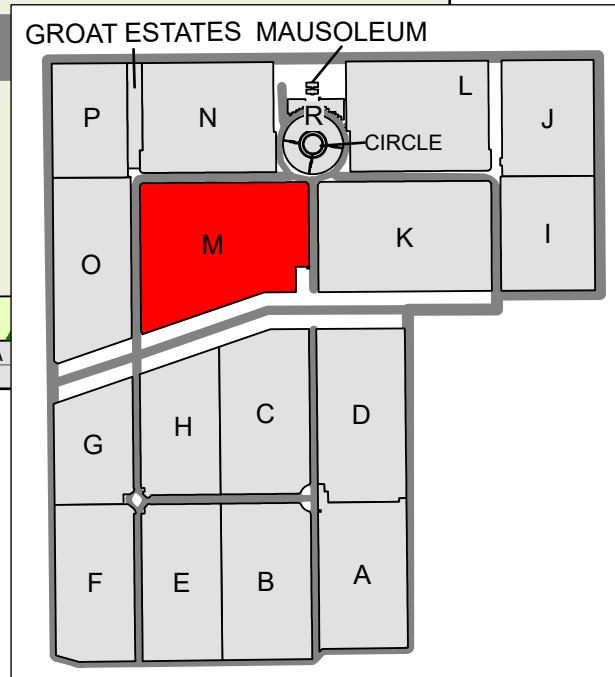

CARD 13

Edmonton Cemetery - Section M

Legend

- Upright Monument
- Child Plot
- Cremation Plot
- Flat Monument
- Section M
- Road
- Tree

Created: July 2009
Updated: June 2022
Data: City of Edmonton
Created by: Fire Rescue Services - Mapping Team

The City of Edmonton disclaims any liability for the use of this map. No reproduction of this map, in whole or in part, is permitted without express written consent of the City of Edmonton Fire Rescue Services.