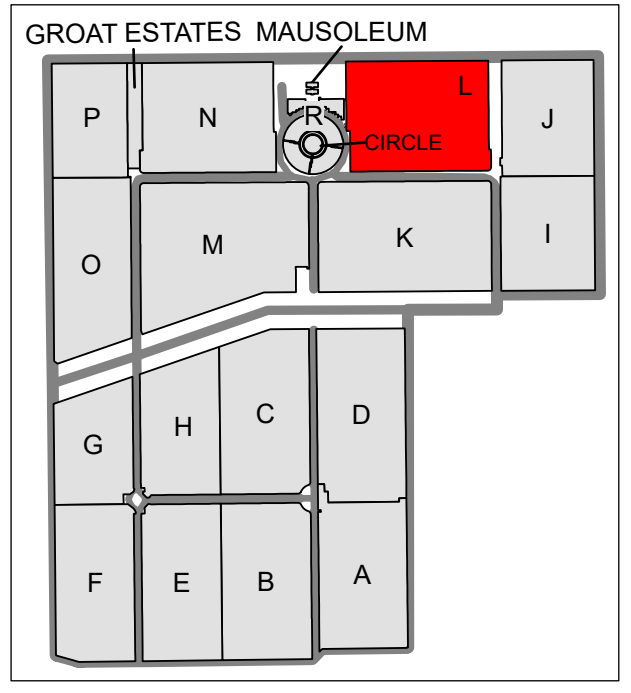

CARD 12

Edmonton Cemetery - Section L

Section L

Legend

- Upright Monument
- Cremation Plot
- Flat Monument
- Section L
- Road
- Tree

Created: July 2009
Updated: June 2022
Data: City of Edmonton
Created by: Fire Rescue Services - Mapping Team

The City of Edmonton disclaims any liability for the use of this map. No reproduction of this map, in whole or in part, is permitted without express written consent of the City of Edmonton Fire Rescue Services.