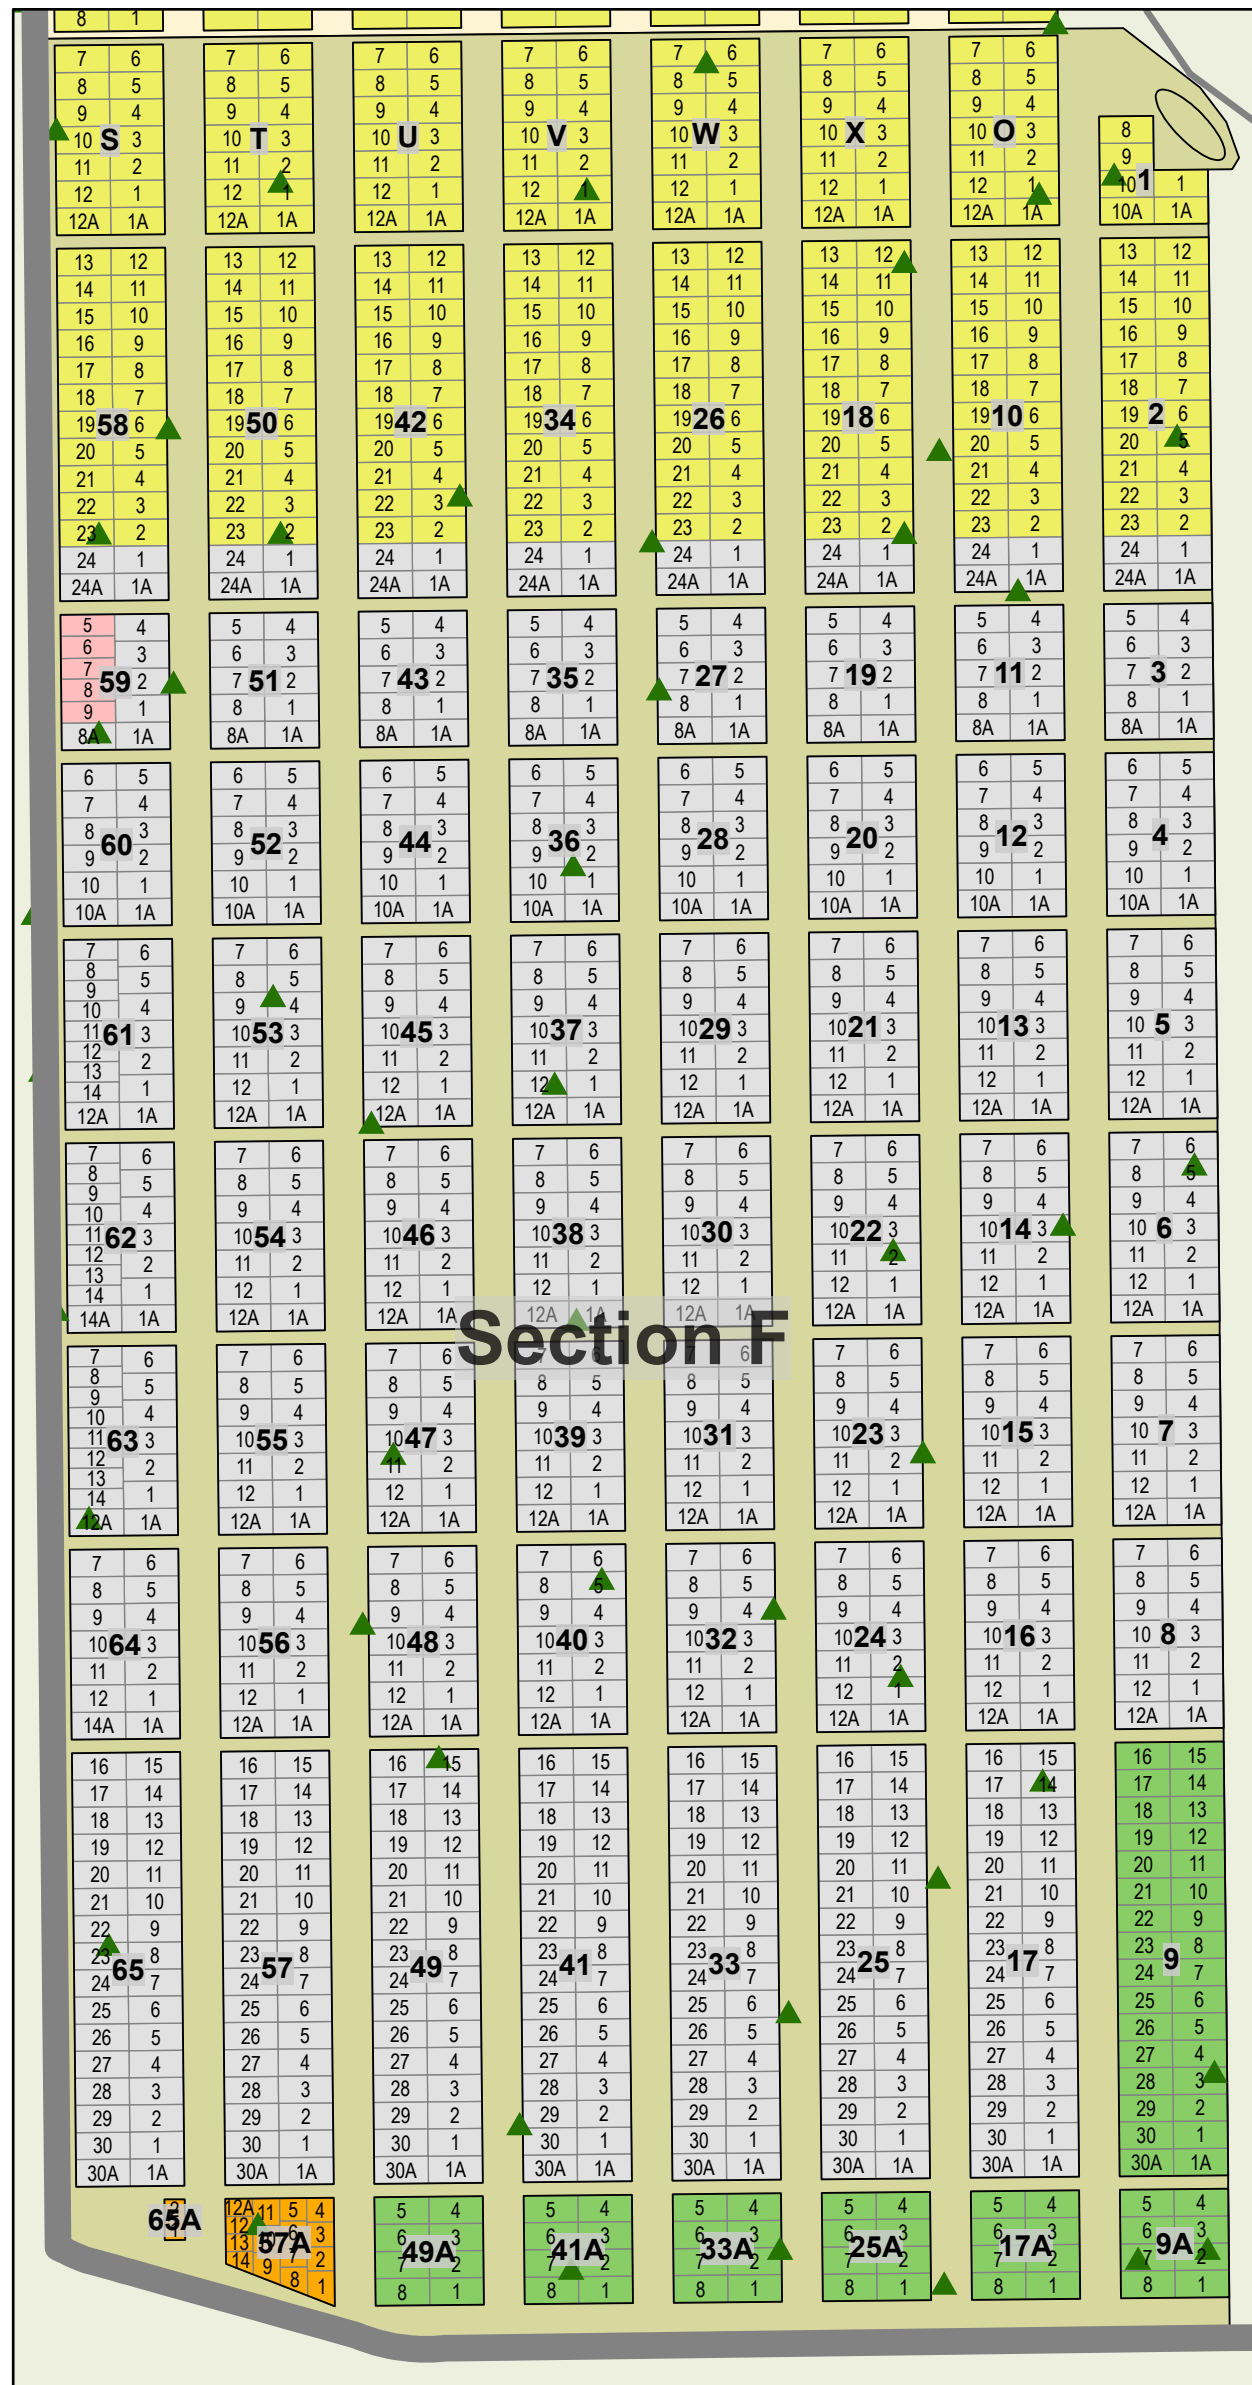

CARD 6

Edmonton Cemetery - Section F

Legend

- Upright Monument
- Flat Monument
- Child Plot
- Military Upright Monument
- Cremation Plot
- Section F
- Road
- Tree