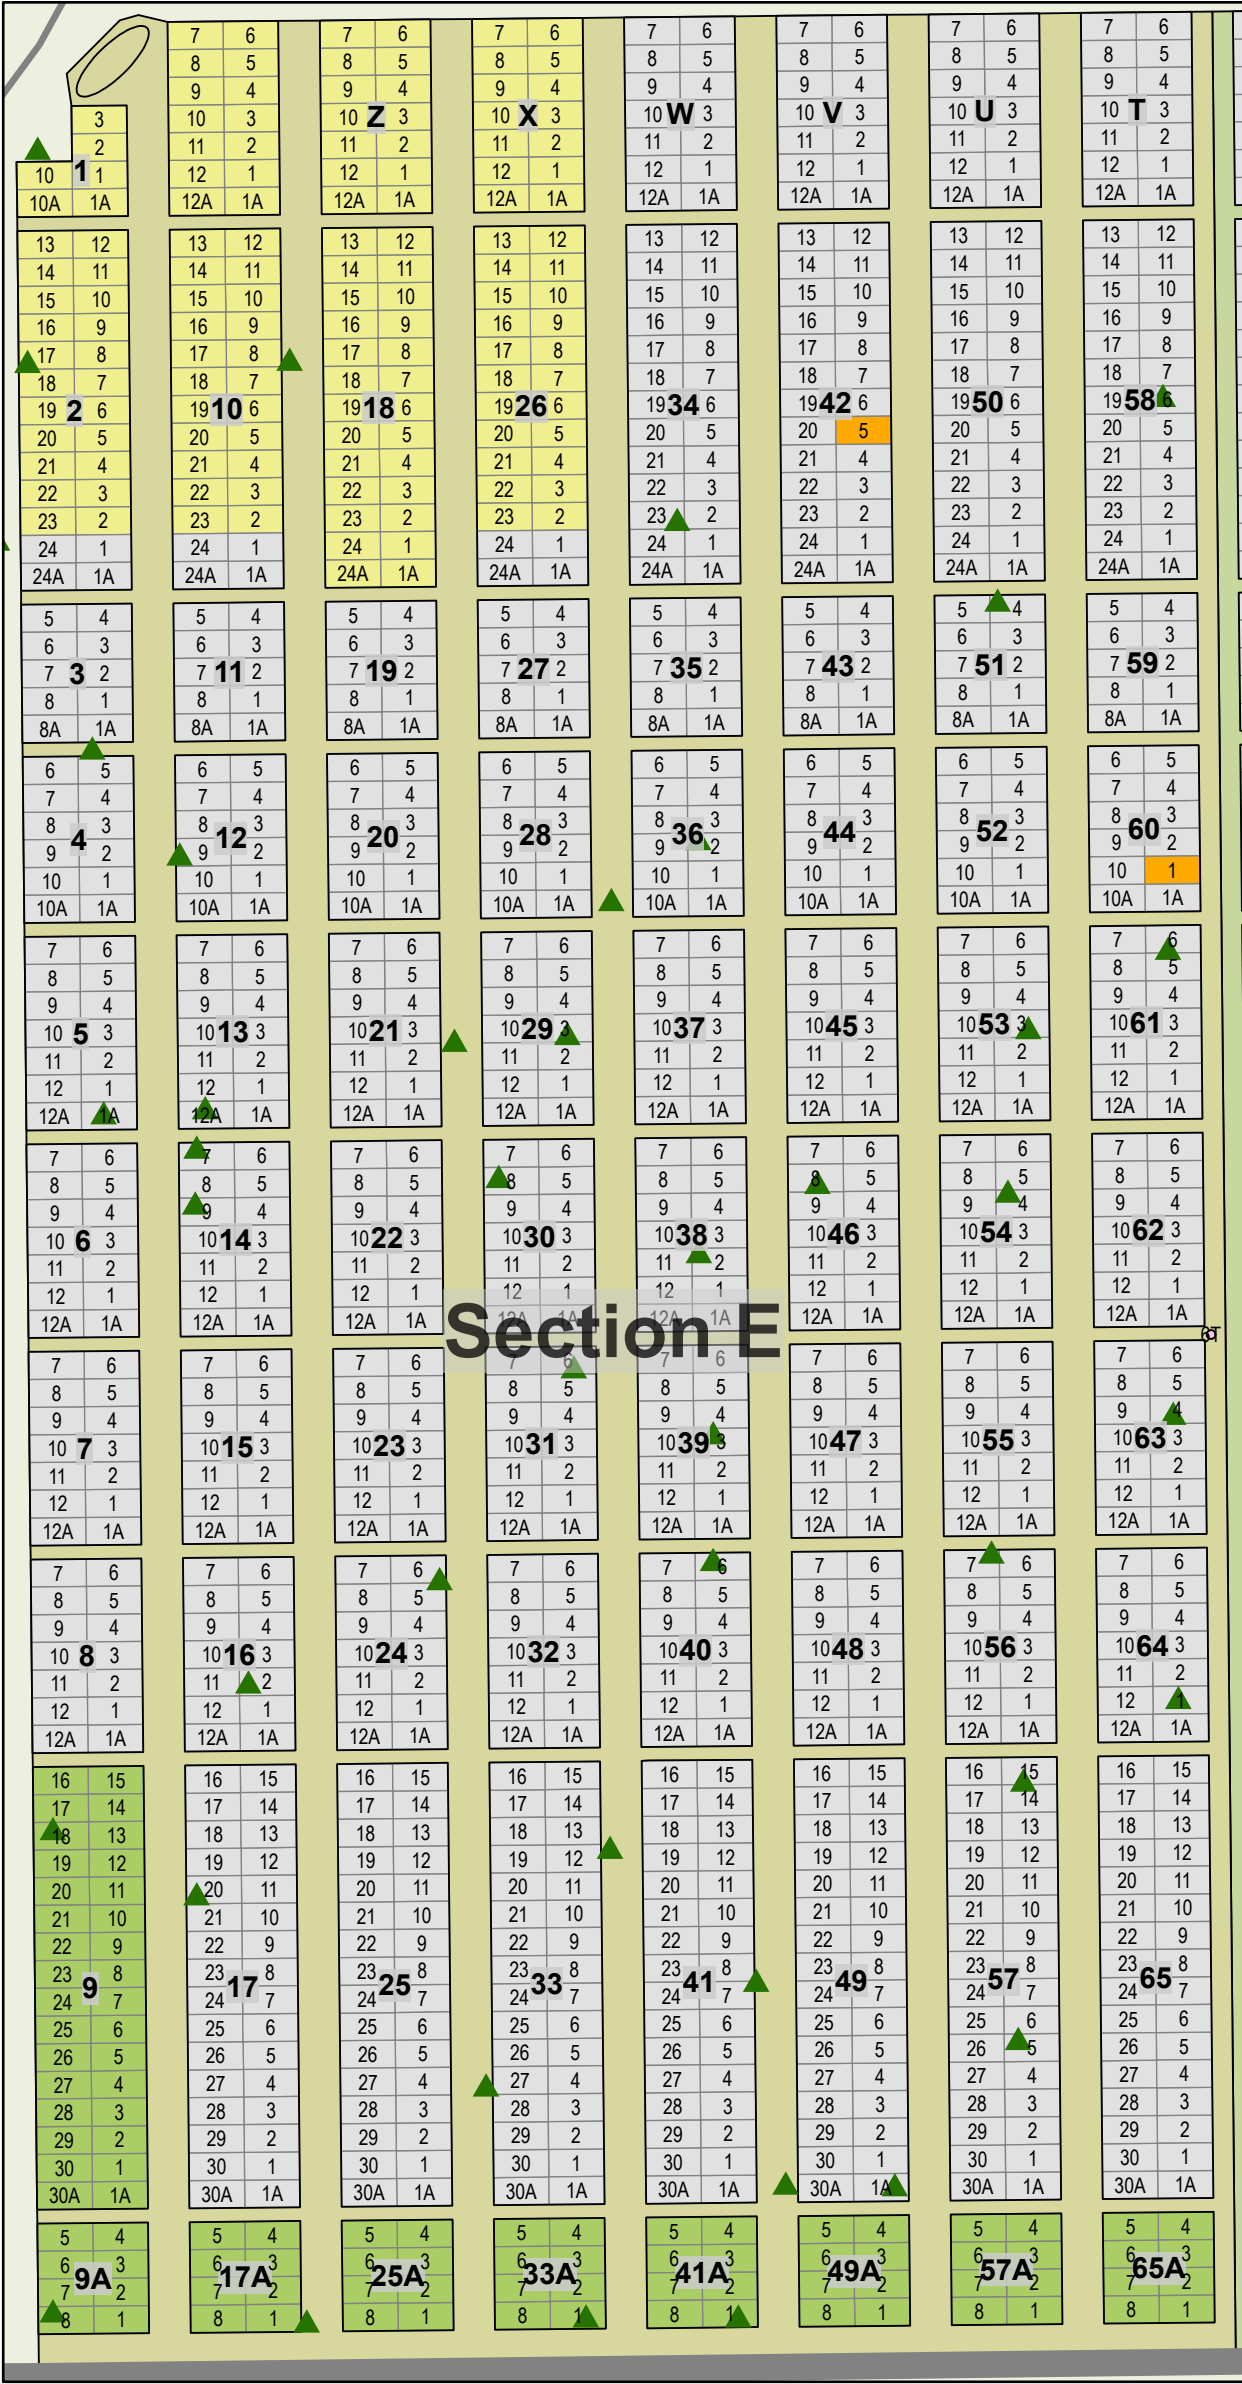

CARD 5

Edmonton Cemetery - Section E