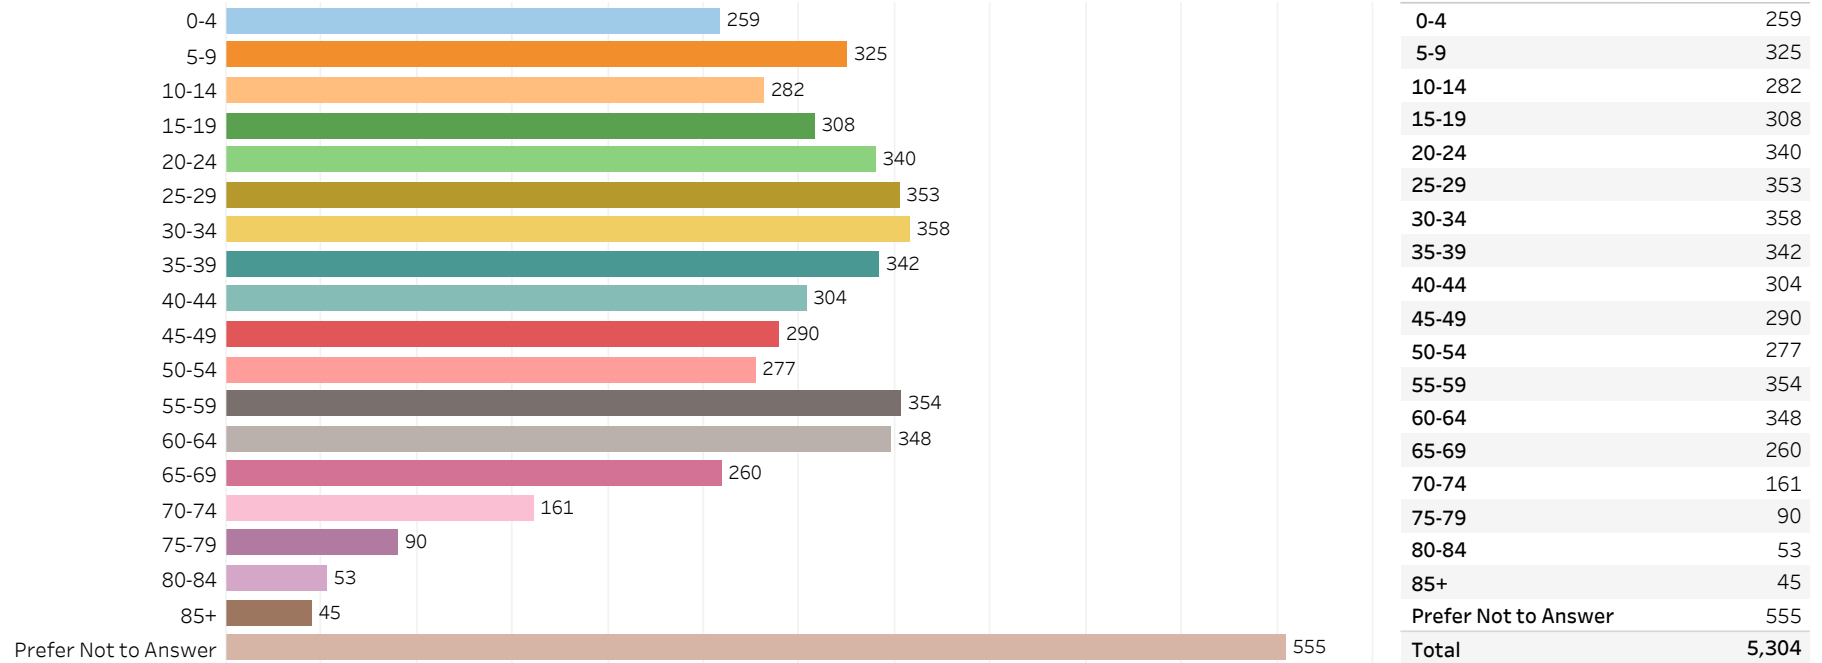

2019 Edmonton Municipal Census (Neighbourhood)

(Note: As per City of Edmonton Census Policy C520C, neighbourhoods with a population of less than 50 residents are reported as zero.)

Neighbourhood:

ALDERGROVE

1. Population by Age Range

2. Population by Gender

3. Dwelling Unit Status