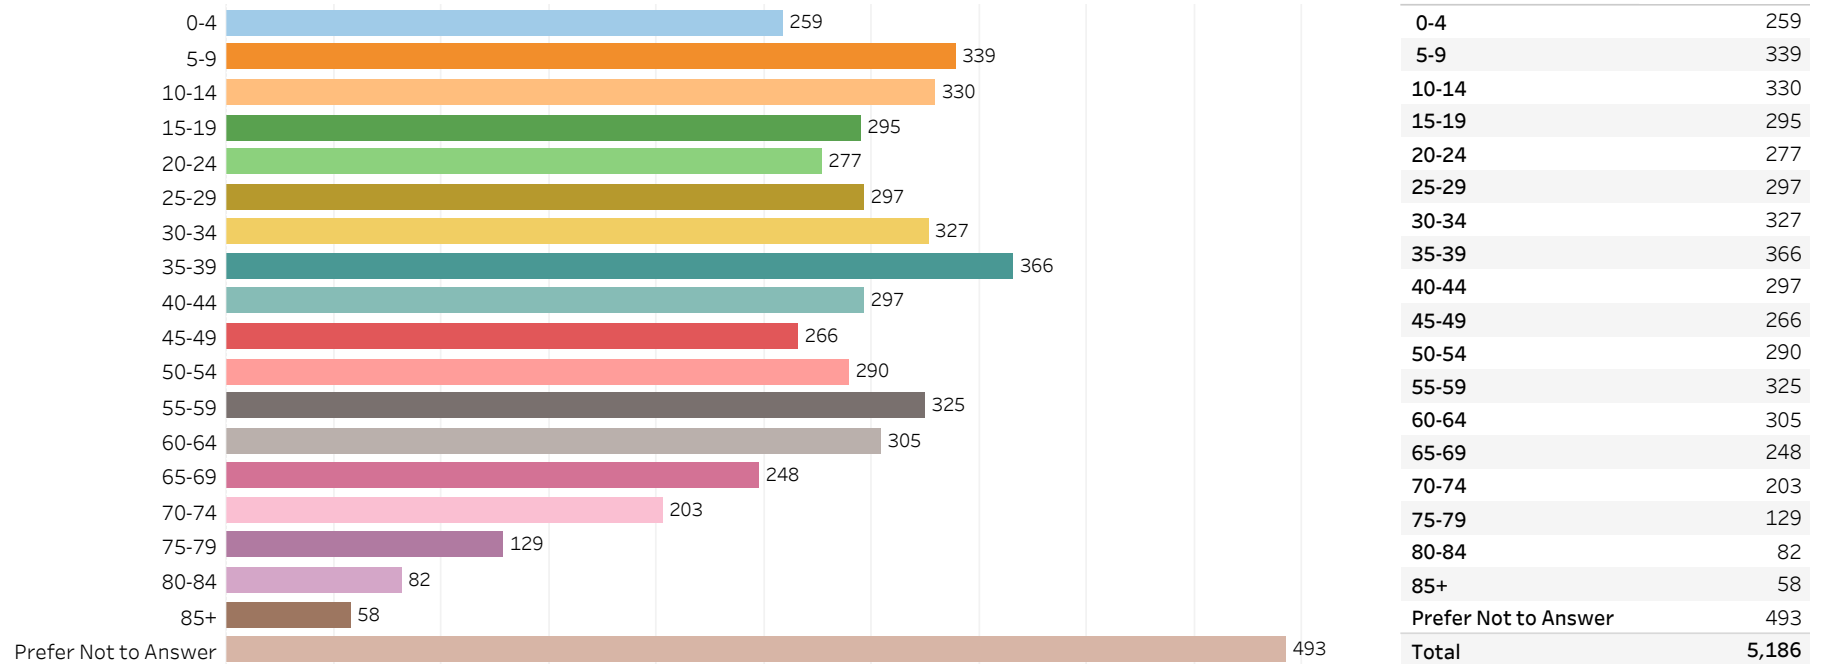

# 2019 Edmonton Municipal Census (Neighbourhood)

(Note: As per City of Edmonton Census Policy C520C, neighbourhoods with a population of less than 50 residents are reported as zero.)

Neighbourhood:

BELMONT

## 1. Population by Age Range

## 2. Population by Gender