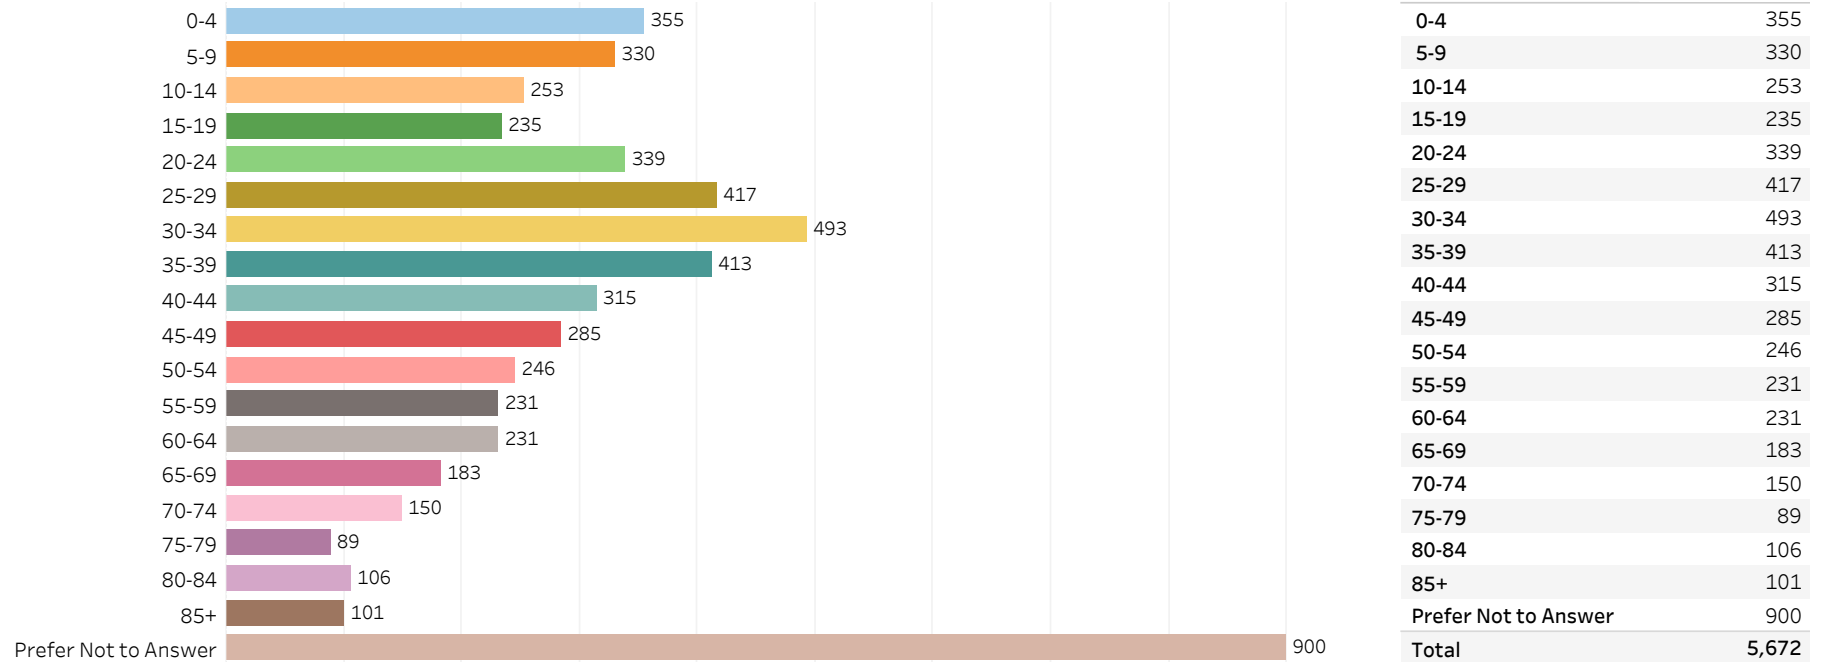

2019 Edmonton Municipal Census (Neighbourhood)

(Note: As per City of Edmonton Census Policy C520C, neighbourhoods with a population of less than 50 residents are reported as zero.)

Neighbourhood:

CALLINGWOOD SOUTH

1. Population by Age Range

2. Population by Gender

3. Dwelling Unit Status