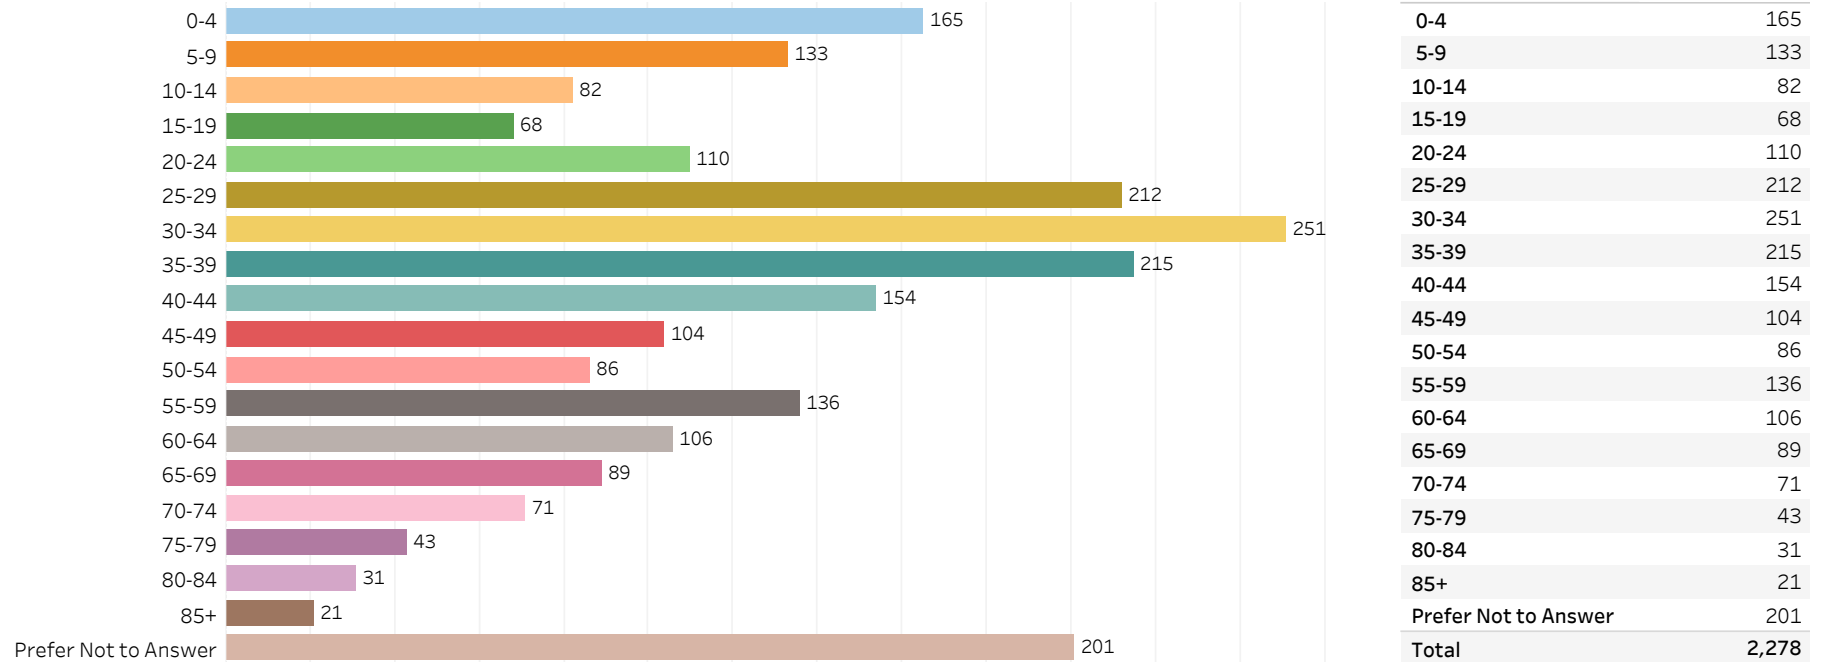

2019 Edmonton Municipal Census (Neighbourhood)

(Note: As per City of Edmonton Census Policy C520C, neighbourhoods with a population of less than 50 residents are reported as zero.)

Neighbourhood:

CANON RIDGE

1. Population by Age Range

2. Population by Gender

3. Dwelling Unit Status