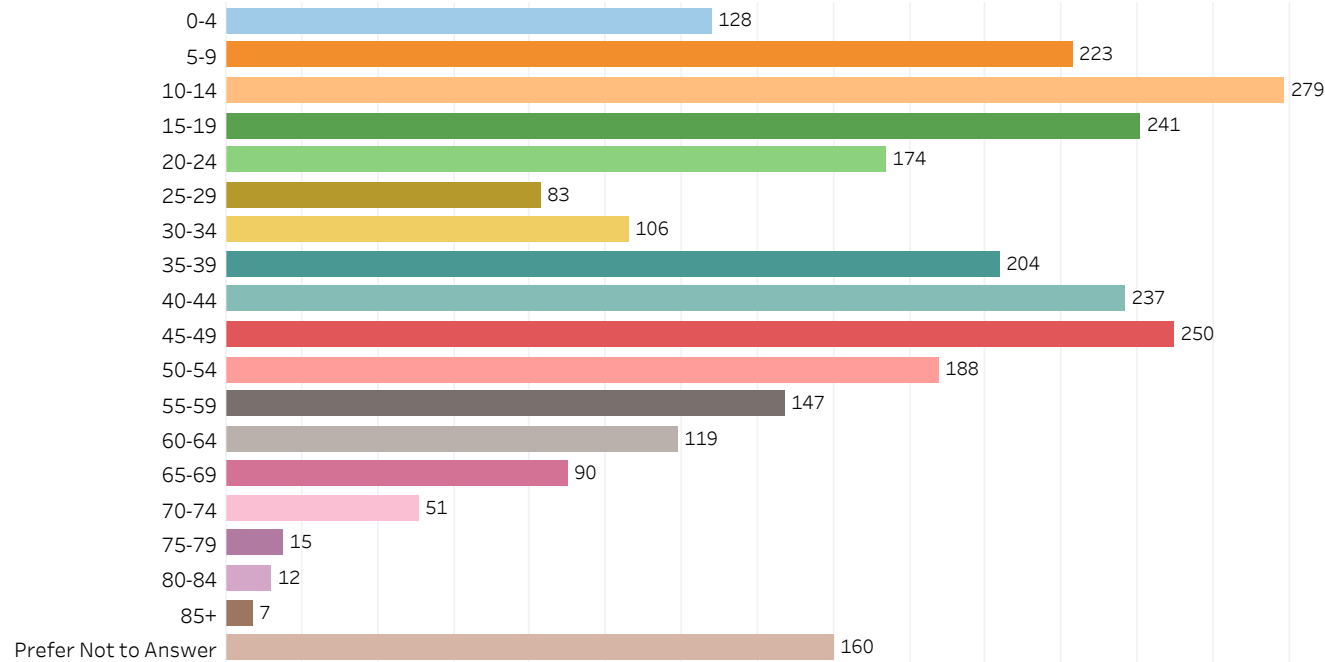

# 2019 Edmonton Municipal Census (Neighbourhood)

(Note: As per City of Edmonton Census Policy C520C, neighbourhoods with a population of less than 50 residents are reported as zero.)

Neighbourhood:

CHAMBERY

## 1. Population by Age Range

0-4	128
5-9	223
10-14	279
15-19	241
20-24	174
25-29	83
30-34	106
35-39	204
40-44	237
45-49	250
50-54	188
55-59	147
60-64	119
65-69	90
70-74	51
75-79	15
80-84	12
85+	7
Prefer Not to Answer	160
<b>Total</b>	<b>2,714</b>