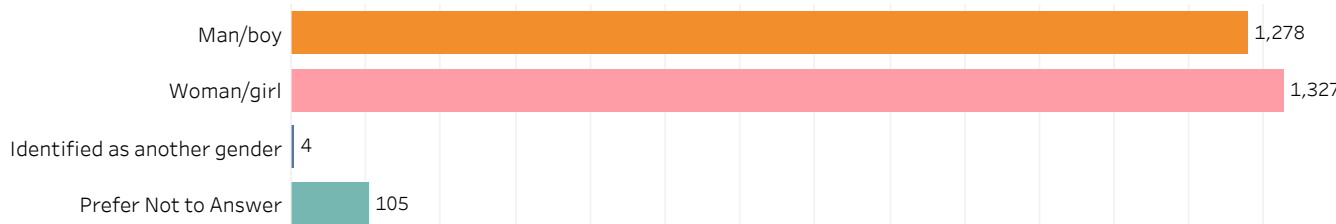

2. Population by Gender

Man/boy	1,278
Woman/girl	1,327
Identified as another gender	4
Prefer Not to Answer	105
Total	2,714