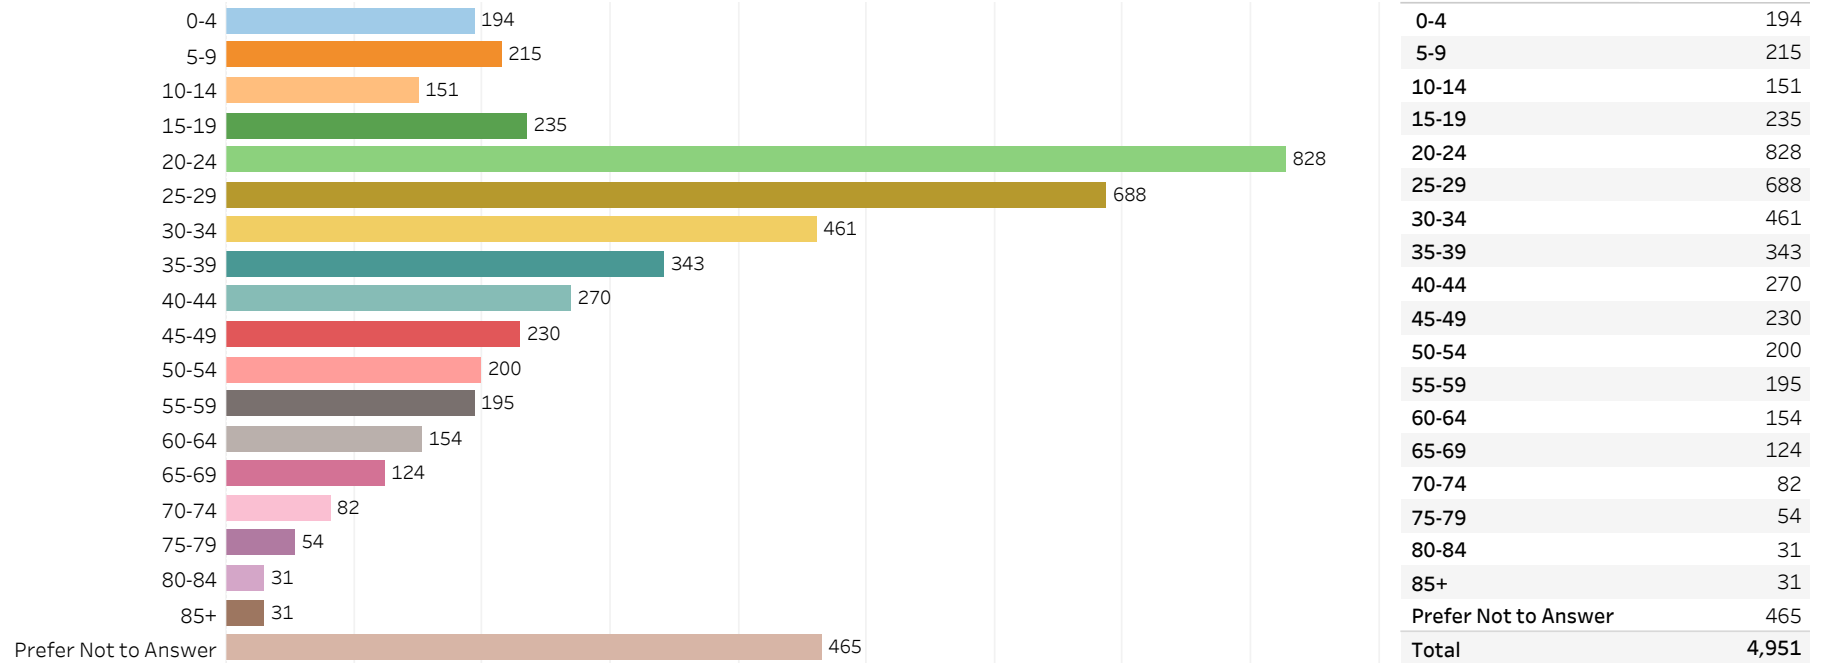

2019 Edmonton Municipal Census (Neighbourhood)

(Note: As per City of Edmonton Census Policy C520C, neighbourhoods with a population of less than 50 residents are reported as zero.)

Neighbourhood:

EMPIRE PARK

1. Population by Age Range

2. Population by Gender

3. Dwelling Unit Status