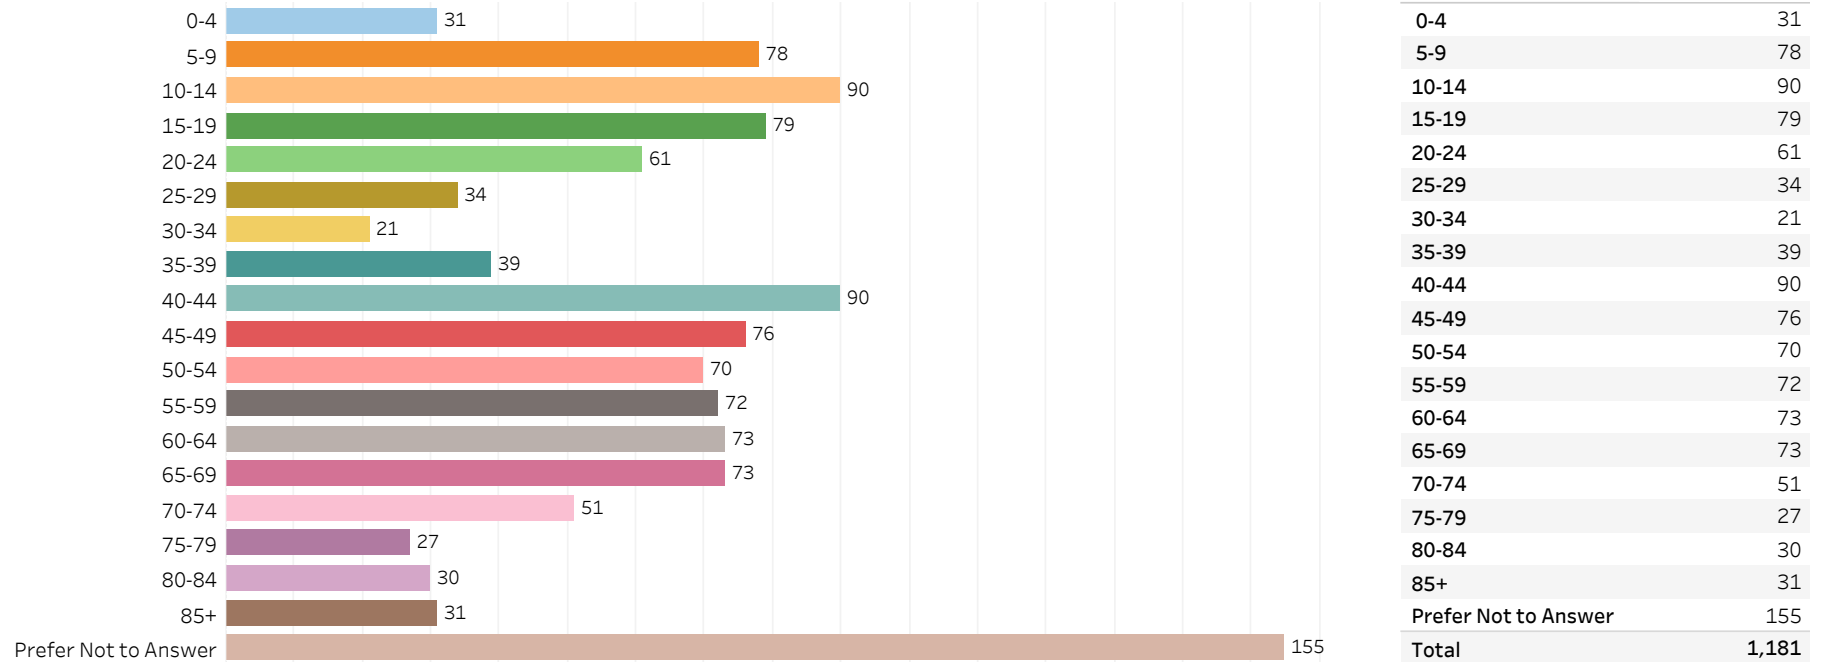

2019 Edmonton Municipal Census (Neighbourhood)

(Note: As per City of Edmonton Census Policy C520C, neighbourhoods with a population of less than 50 residents are reported as zero.)

Neighbourhood:

GRANDVIEW HEIGHTS

1. Population by Age Range

2. Population by Gender

3. Dwelling Unit Status