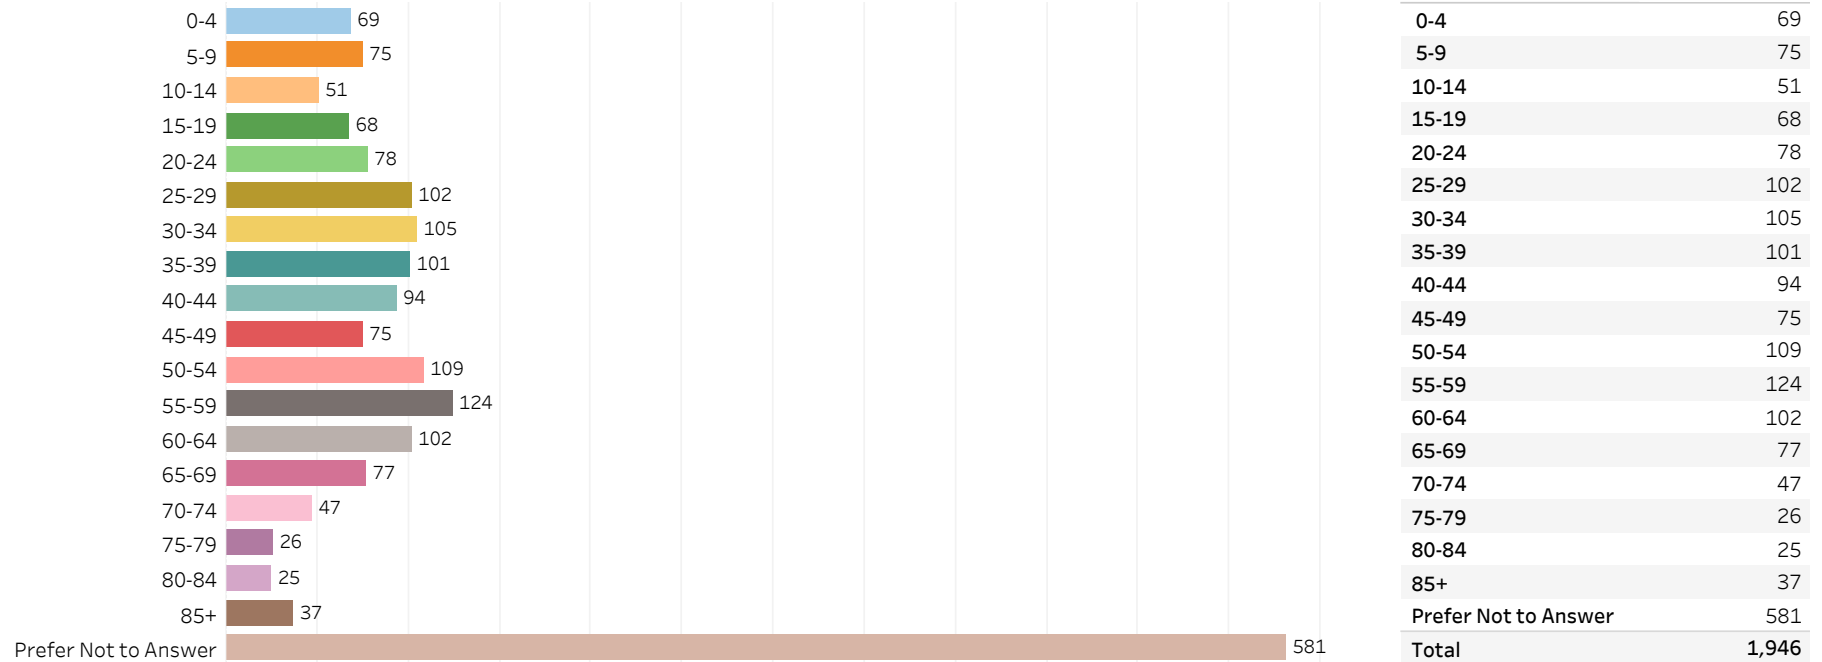

2019 Edmonton Municipal Census (Neighbourhood)

(Note: As per City of Edmonton Census Policy C520C, neighbourhoods with a population of less than 50 residents are reported as zero.)

Neighbourhood:

JASPER PARK

1. Population by Age Range

2. Population by Gender

3. Dwelling Unit Status