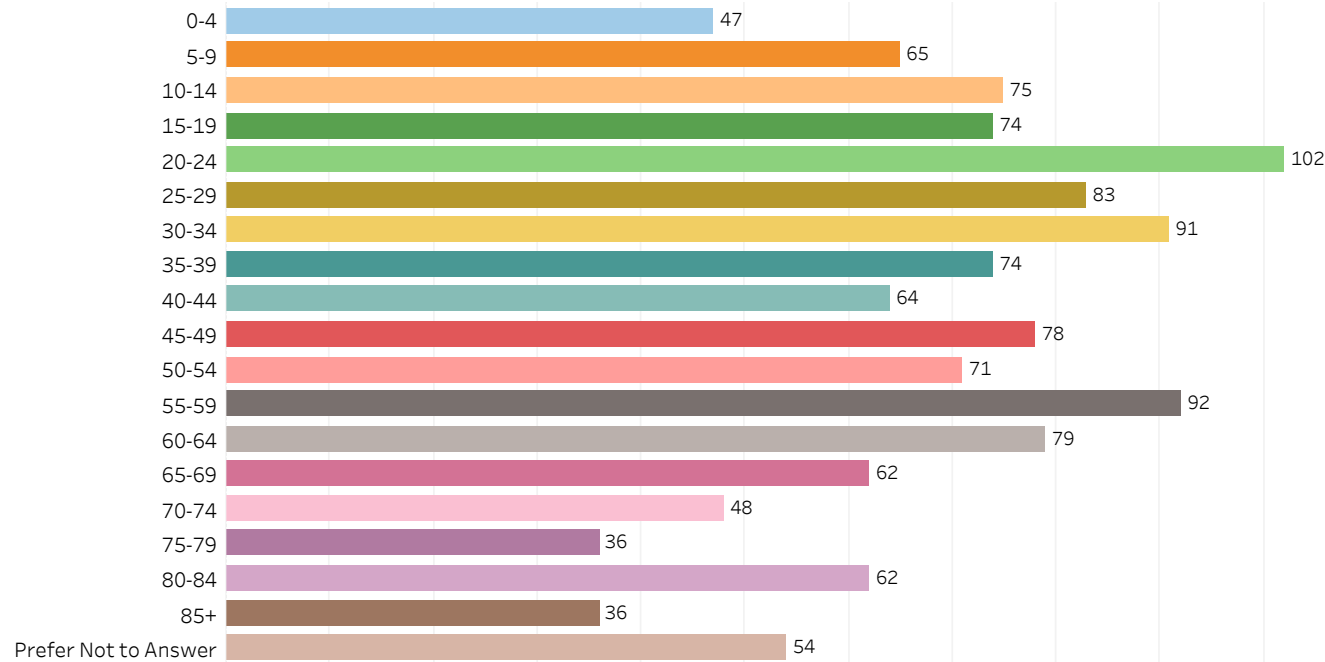

2019 Edmonton Municipal Census (Neighbourhood)

(Note: As per City of Edmonton Census Policy C520C, neighbourhoods with a population of less than 50 residents are reported as zero.)

Neighbourhood:

LANSDOWNE

1. Population by Age Range

0-4	47
5-9	65
10-14	75
15-19	74
20-24	102
25-29	83
30-34	91
35-39	74
40-44	64
45-49	78
50-54	71
55-59	92
60-64	79
65-69	62
70-74	48
75-79	36
80-84	62
85+	36
Prefer Not to Answer	54
Total	1,293