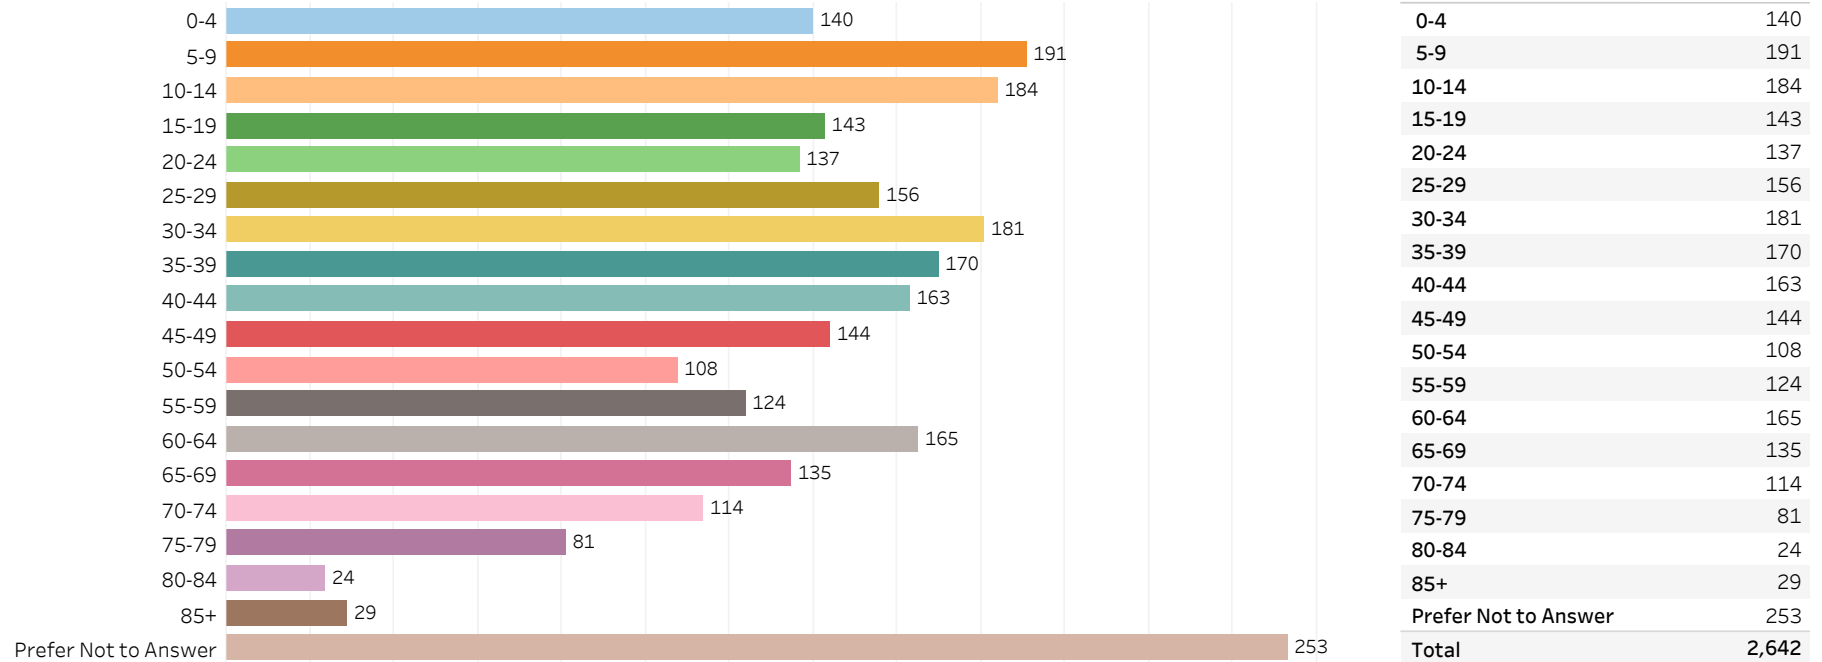

# 2019 Edmonton Municipal Census (Neighbourhood)

(Note: As per City of Edmonton Census Policy C520C, neighbourhoods with a population of less than 50 residents are reported as zero.)

Neighbourhood:

LEE RIDGE

## 1. Population by Age Range

## 2. Population by Gender