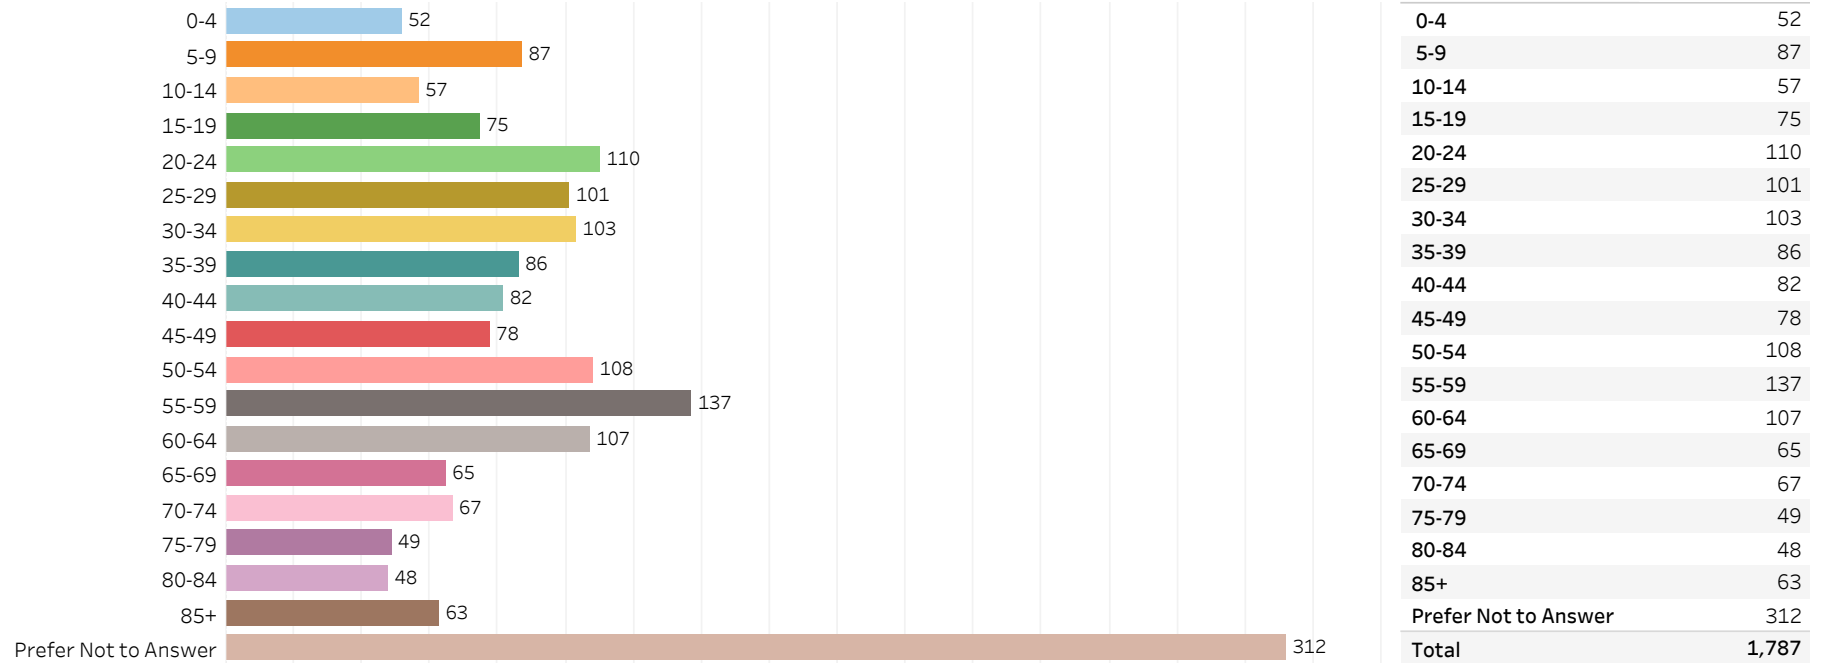

2019 Edmonton Municipal Census (Neighbourhood)

(Note: As per City of Edmonton Census Policy C520C, neighbourhoods with a population of less than 50 residents are reported as zero.)

Neighbourhood:
LENDRUM PLACE

1. Population by Age Range

2. Population by Gender

3. Dwelling Unit Status