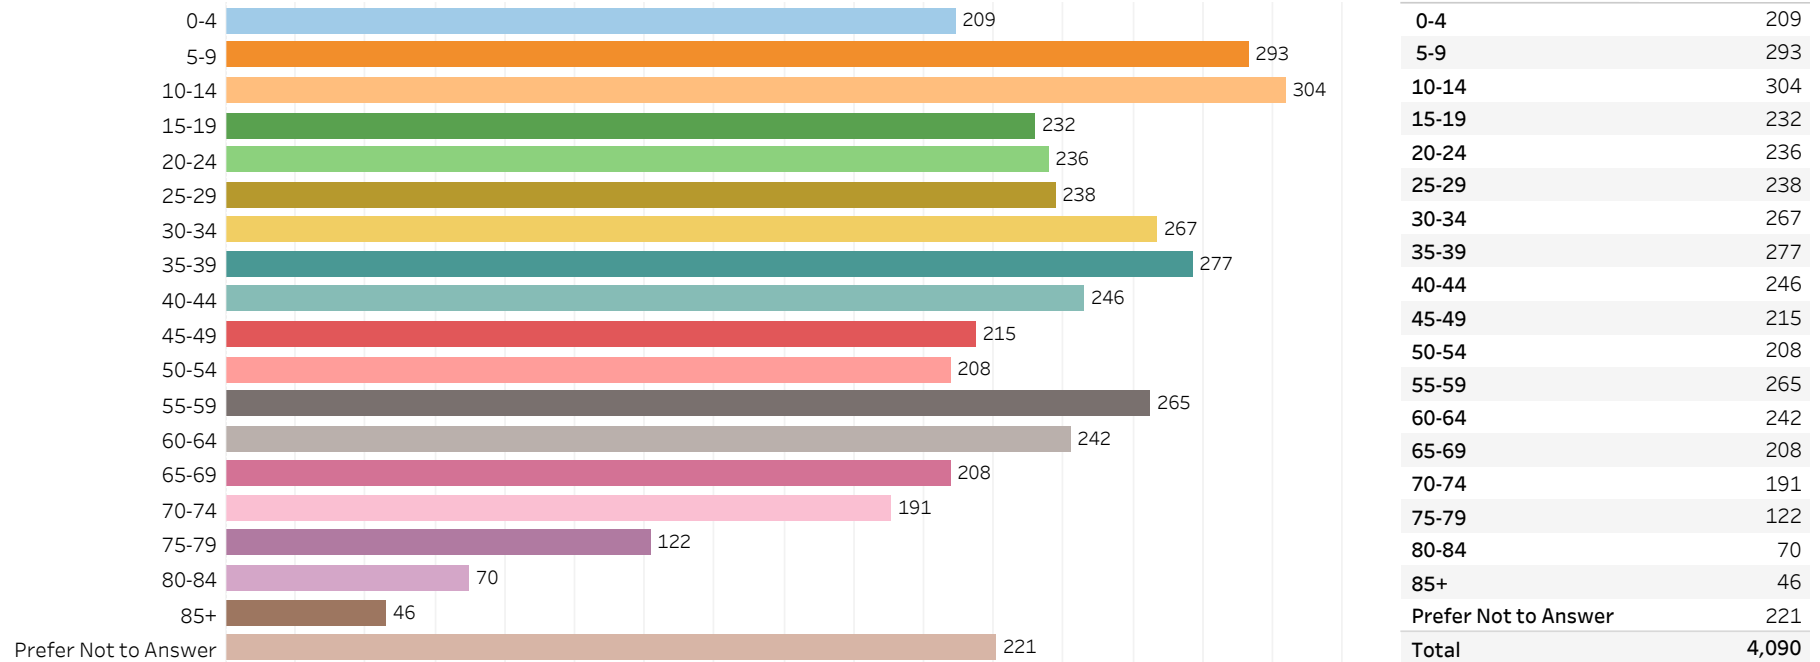

2019 Edmonton Municipal Census (Neighbourhood)

(Note: As per City of Edmonton Census Policy C520C, neighbourhoods with a population of less than 50 residents are reported as zero.)

Neighbourhood:

LORELEI

1. Population by Age Range

2. Population by Gender

3. Dwelling Unit Status