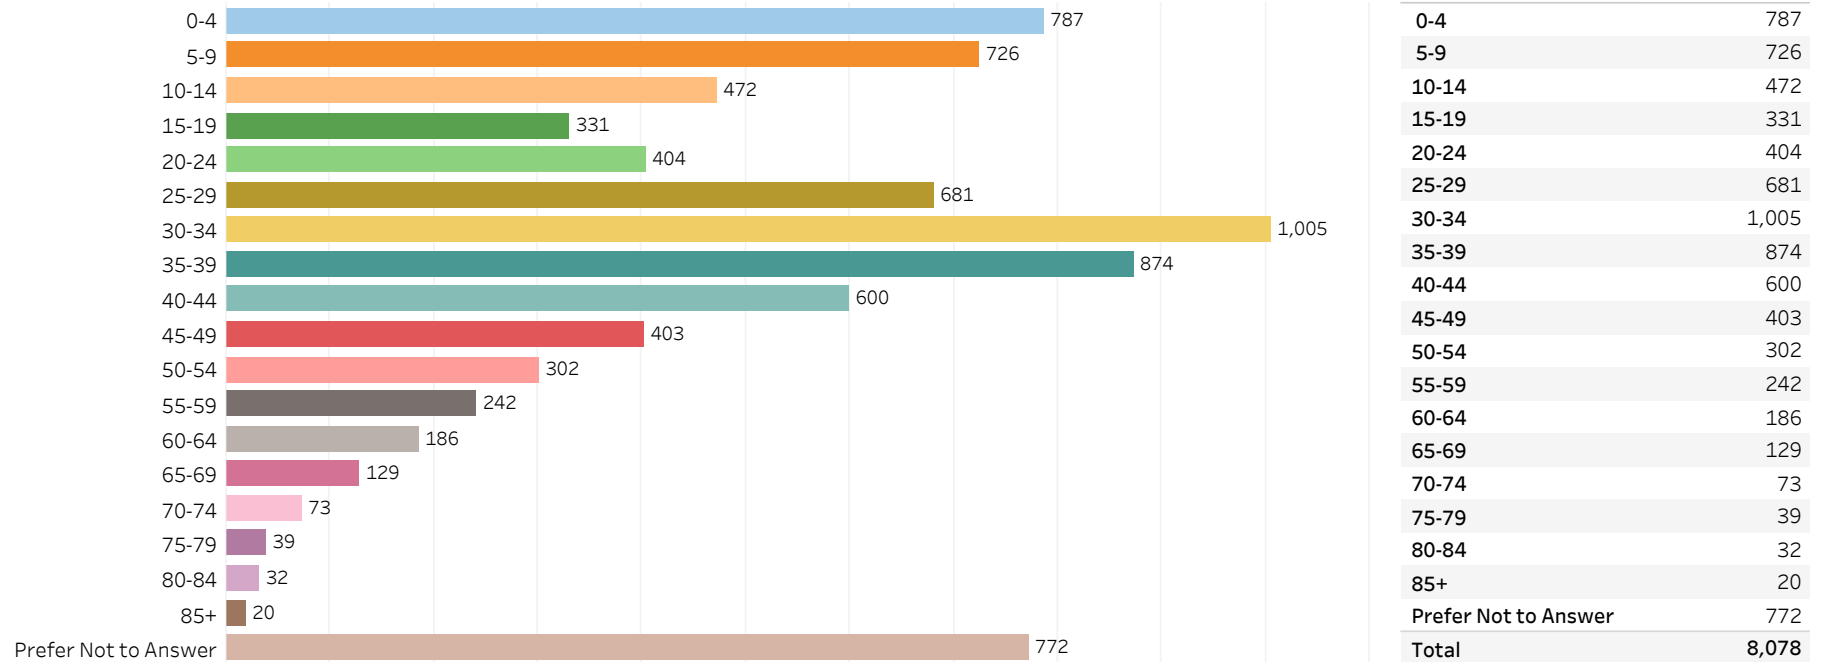

2019 Edmonton Municipal Census (Neighbourhood)

(Note: As per City of Edmonton Census Policy C520C, neighbourhoods with a population of less than 50 residents are reported as zero.)

Neighbourhood:
MCCONACHIE AREA

1. Population by Age Range

2. Population by Gender

3. Dwelling Unit Status