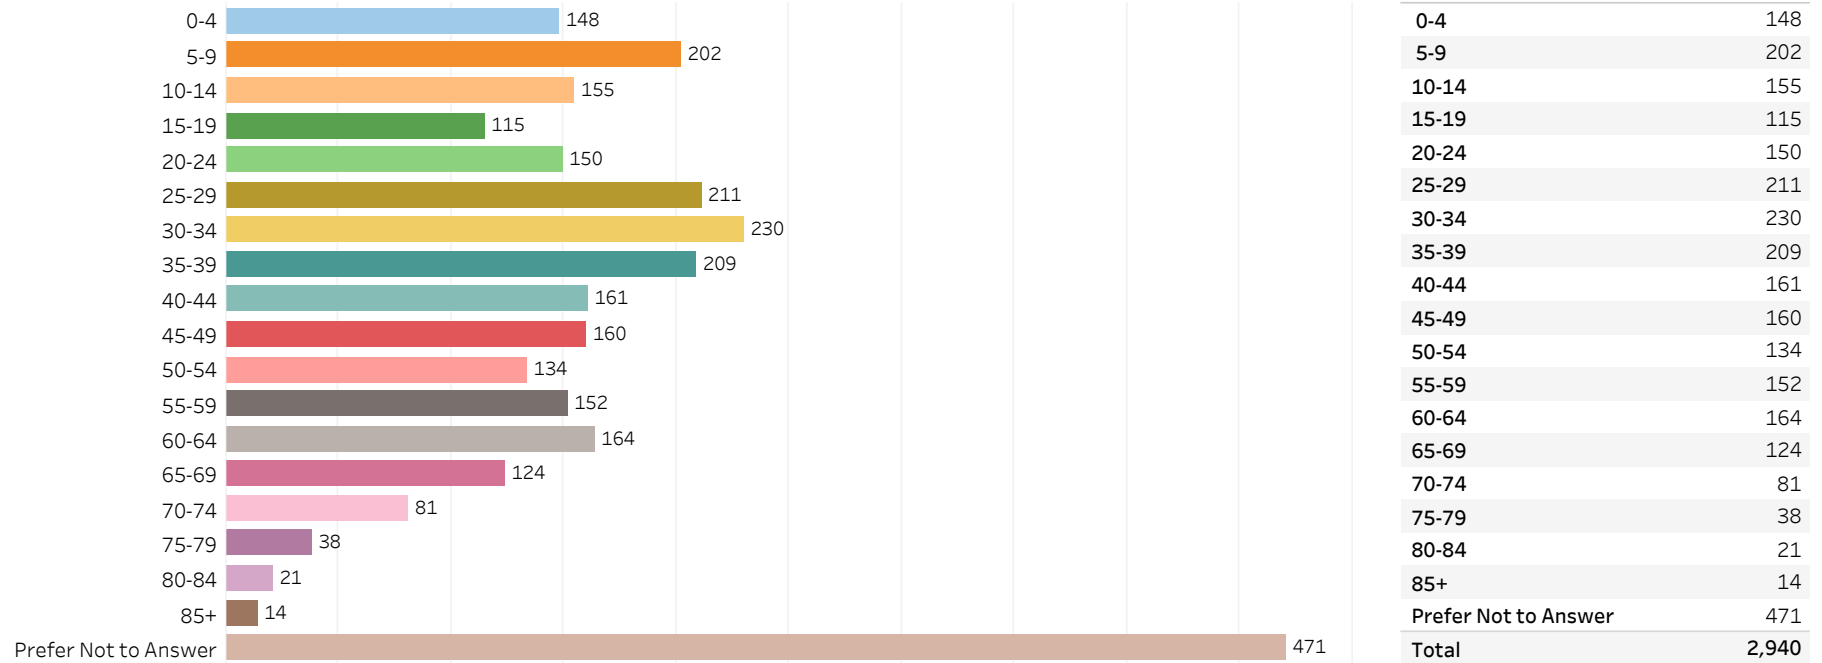

# 2019 Edmonton Municipal Census (Neighbourhood)

(Note: As per City of Edmonton Census Policy C520C, neighbourhoods with a population of less than 50 residents are reported as zero.)

Neighbourhood:

OVERLANDERS

## 1. Population by Age Range

## 2. Population by Gender