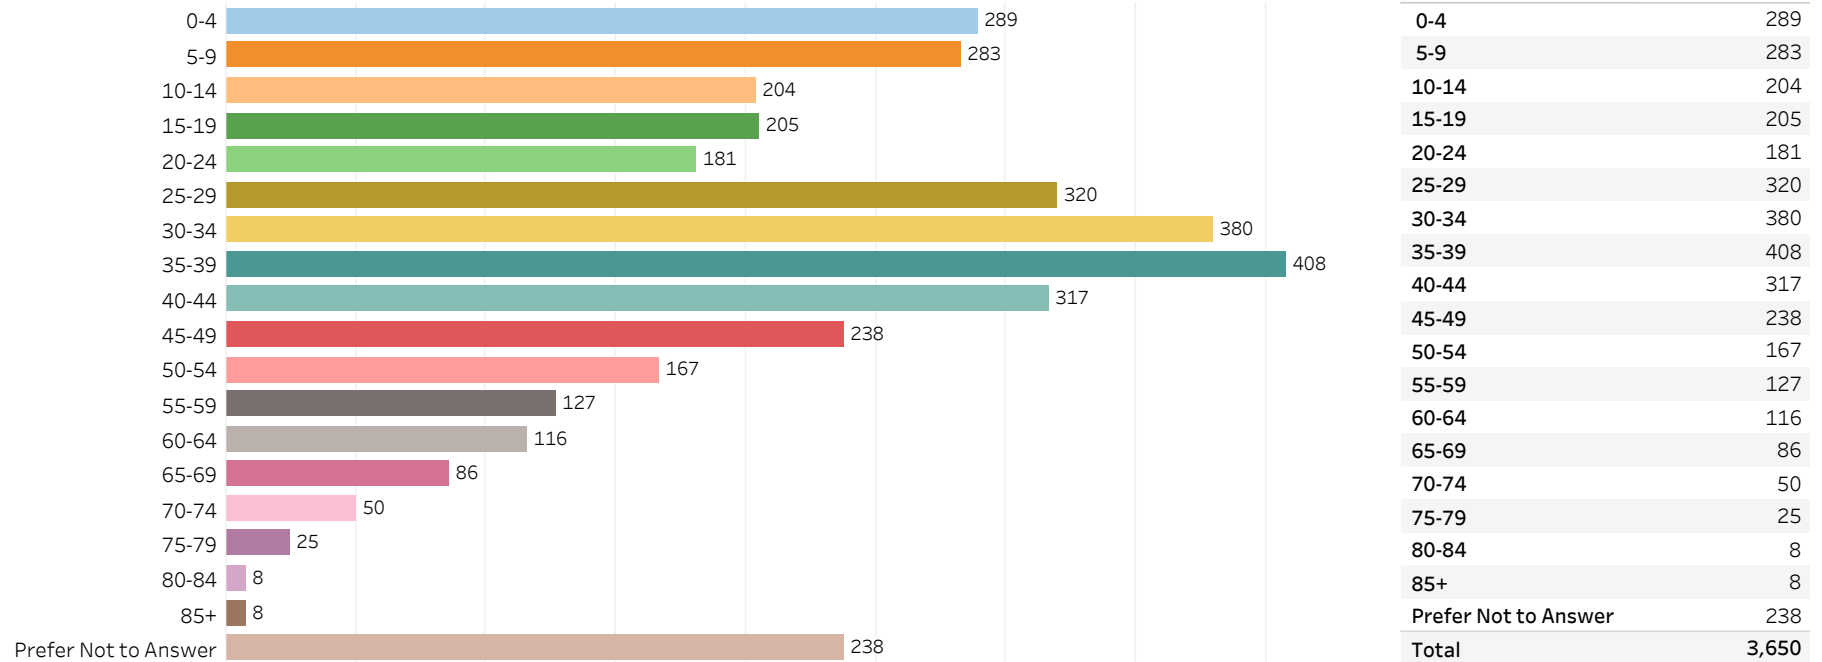

# 2019 Edmonton Municipal Census (Neighbourhood)

(Note: As per City of Edmonton Census Policy C520C, neighbourhoods with a population of less than 50 residents are reported as zero.)

Neighbourhood:

ROSENTHAL

## 1. Population by Age Range

## 2. Population by Gender