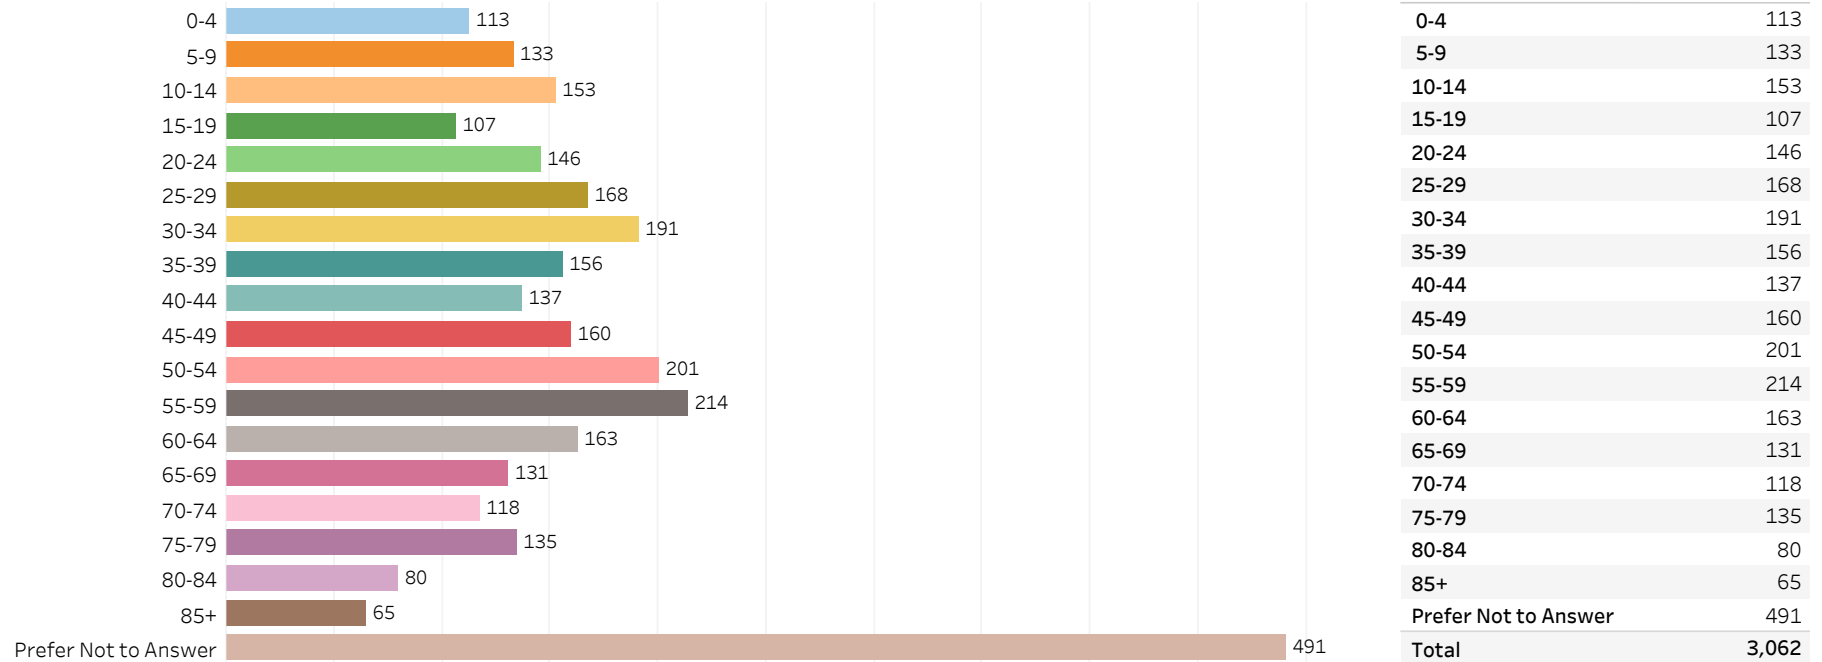

2019 Edmonton Municipal Census (Neighbourhood)

(Note: As per City of Edmonton Census Policy C520C, neighbourhoods with a population of less than 50 residents are reported as zero.)

Neighbourhood:

ROSSLYN

1. Population by Age Range

2. Population by Gender

3. Dwelling Unit Status