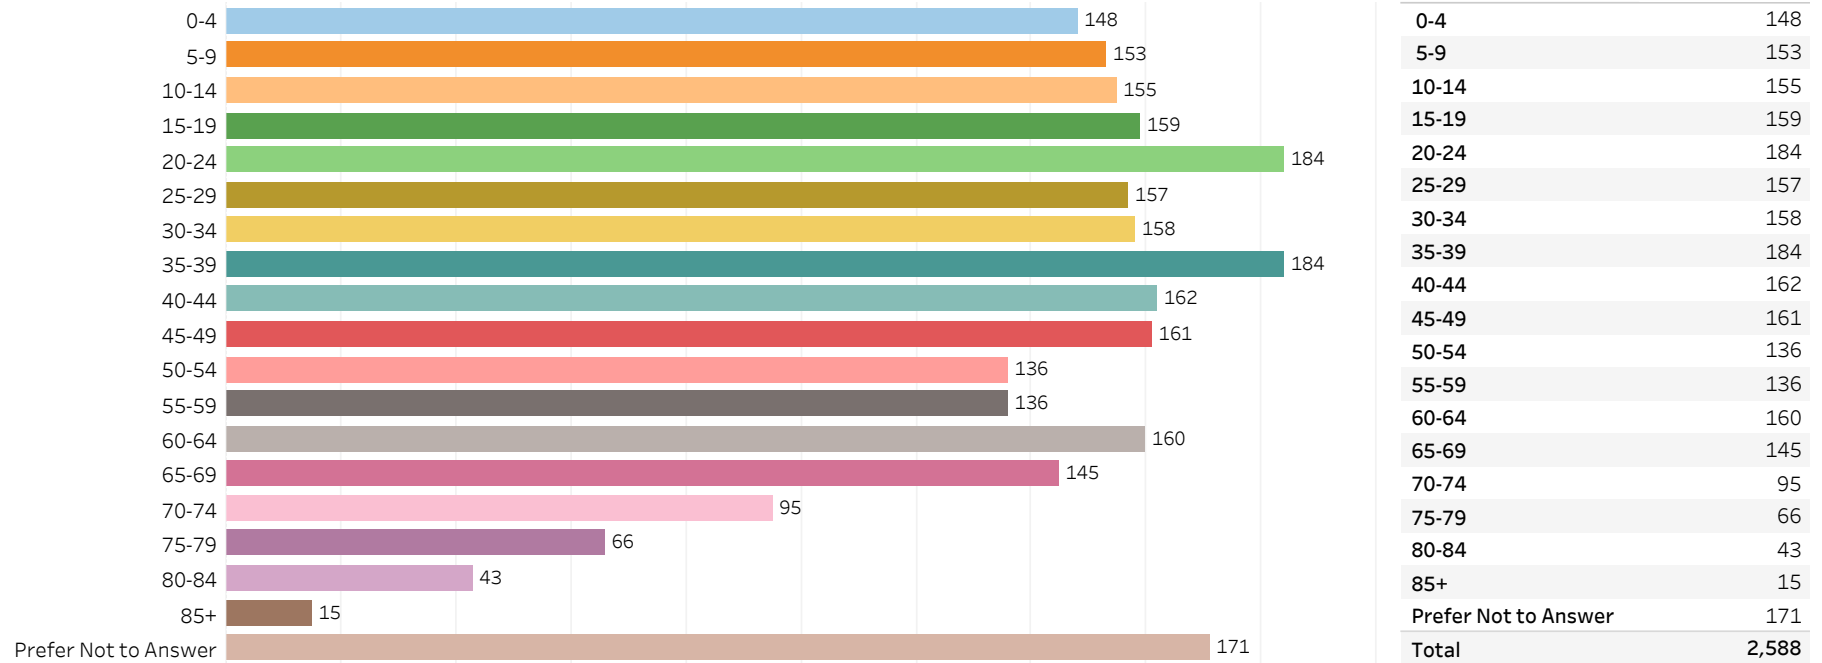

2019 Edmonton Municipal Census (Neighbourhood)

(Note: As per City of Edmonton Census Policy C520C, neighbourhoods with a population of less than 50 residents are reported as zero.)

Neighbourhood:

SWEET GRASS

1. Population by Age Range

2. Population by Gender

3. Dwelling Unit Status