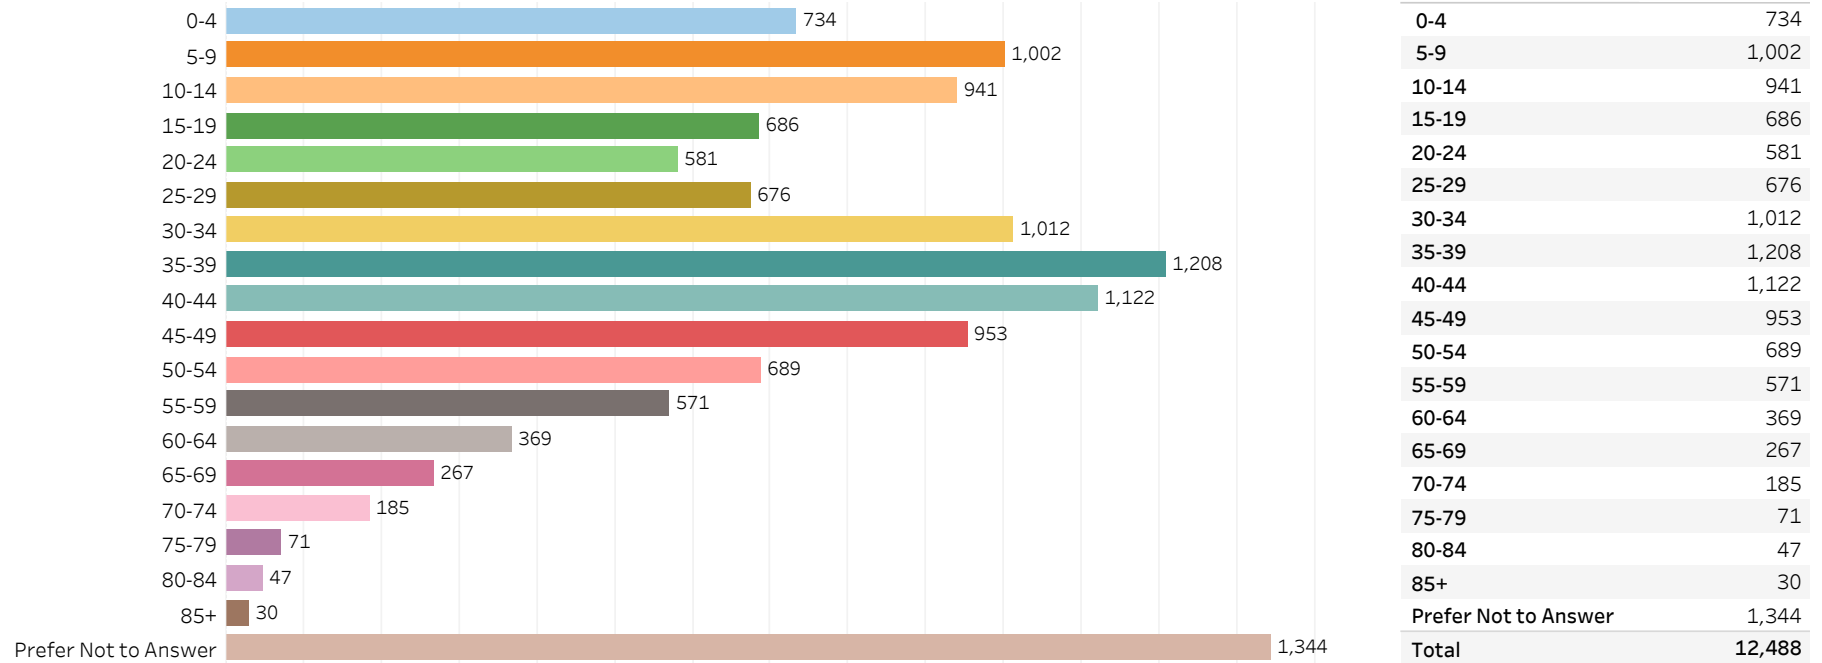

2019 Edmonton Municipal Census (Neighbourhood)

(Note: As per City of Edmonton Census Policy C520C, neighbourhoods with a population of less than 50 residents are reported as zero.)

Neighbourhood:

THE HAMPTONS

1. Population by Age Range

2. Population by Gender

3. Dwelling Unit Status