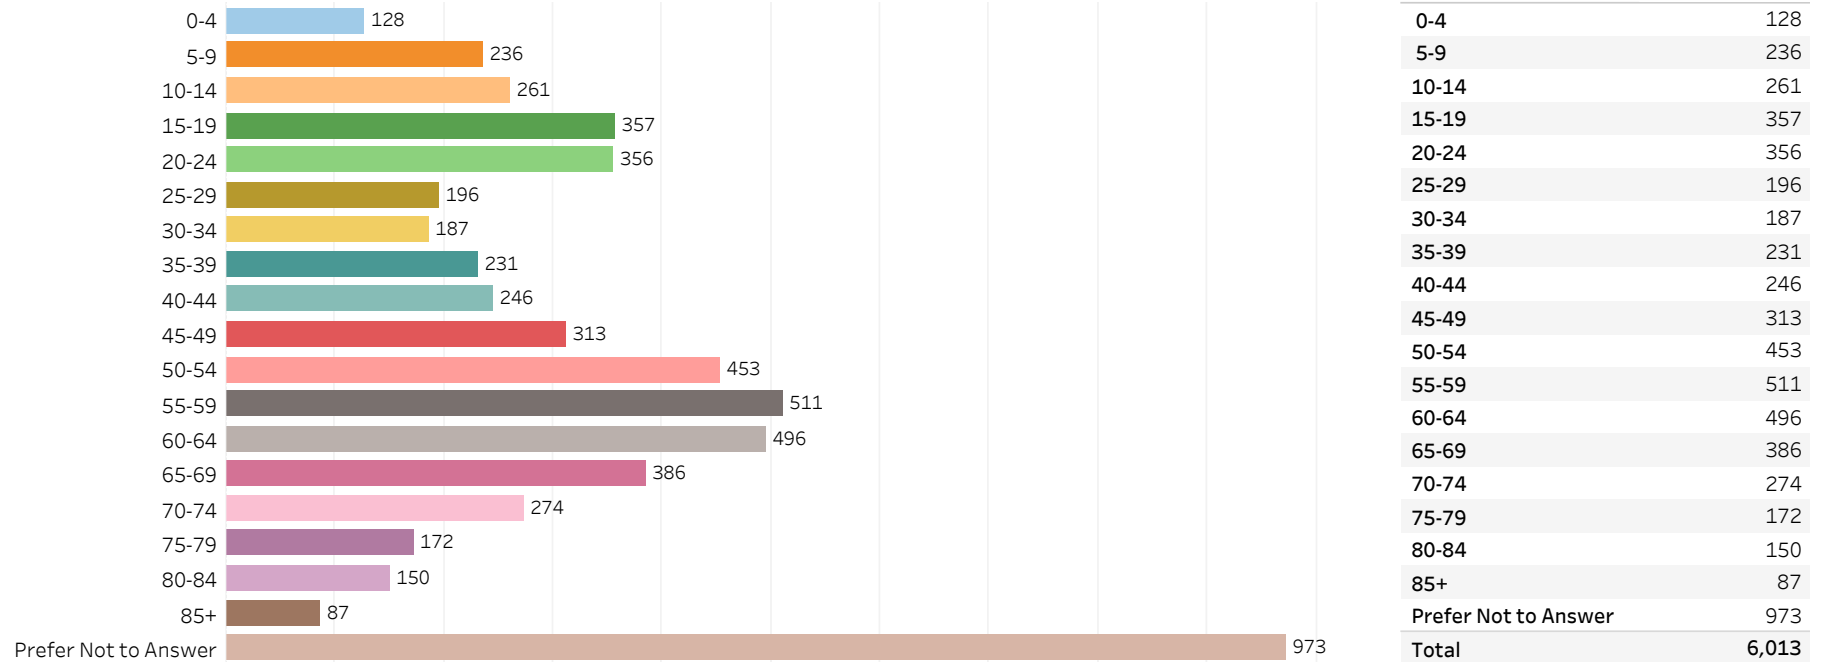

2019 Edmonton Municipal Census (Neighbourhood)

(Note: As per City of Edmonton Census Policy C520C, neighbourhoods with a population of less than 50 residents are reported as zero.)

Neighbourhood:

TWIN BROOKS

1. Population by Age Range

2. Population by Gender

3. Dwelling Unit Status