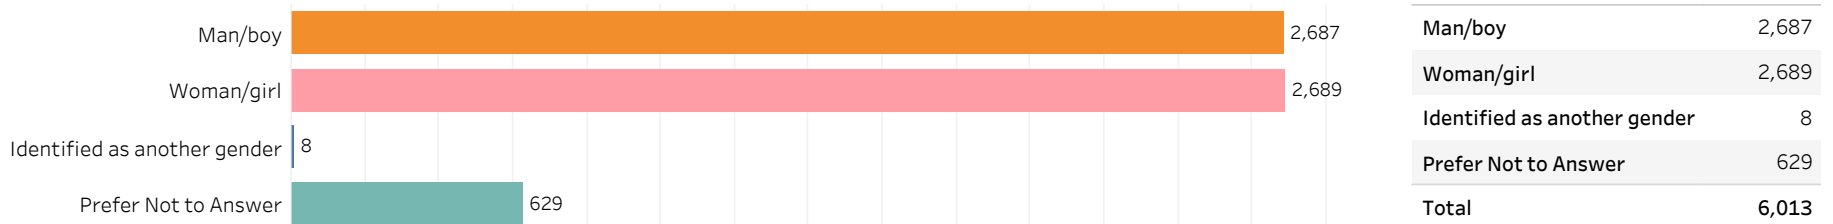

2019 Edmonton Municipal Census (Neighbourhood)

(Note: As per City of Edmonton Census Policy C520C, neighbourhoods with a population of less than 50 residents are reported as zero.)

Neighbourhood:

TWIN BROOKS

1. Population by Age Range

2. Population by Gender

3. Dwelling Unit Status