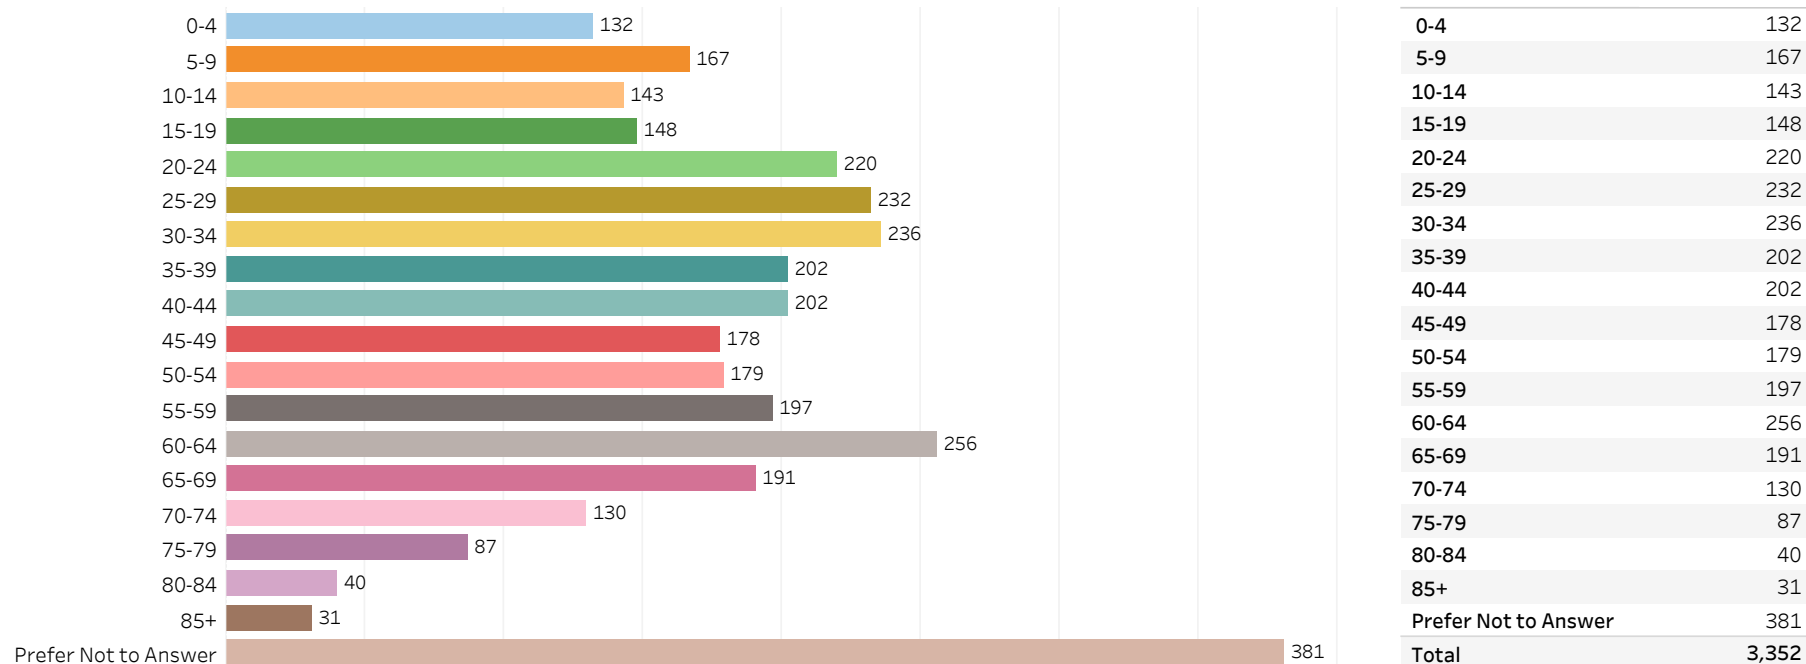

# 2019 Edmonton Municipal Census (Neighbourhood)

(Note: As per City of Edmonton Census Policy C520C, neighbourhoods with a population of less than 50 residents are reported as zero.)

Neighbourhood:

WEINLOS

## 1. Population by Age Range

## 2. Population by Gender