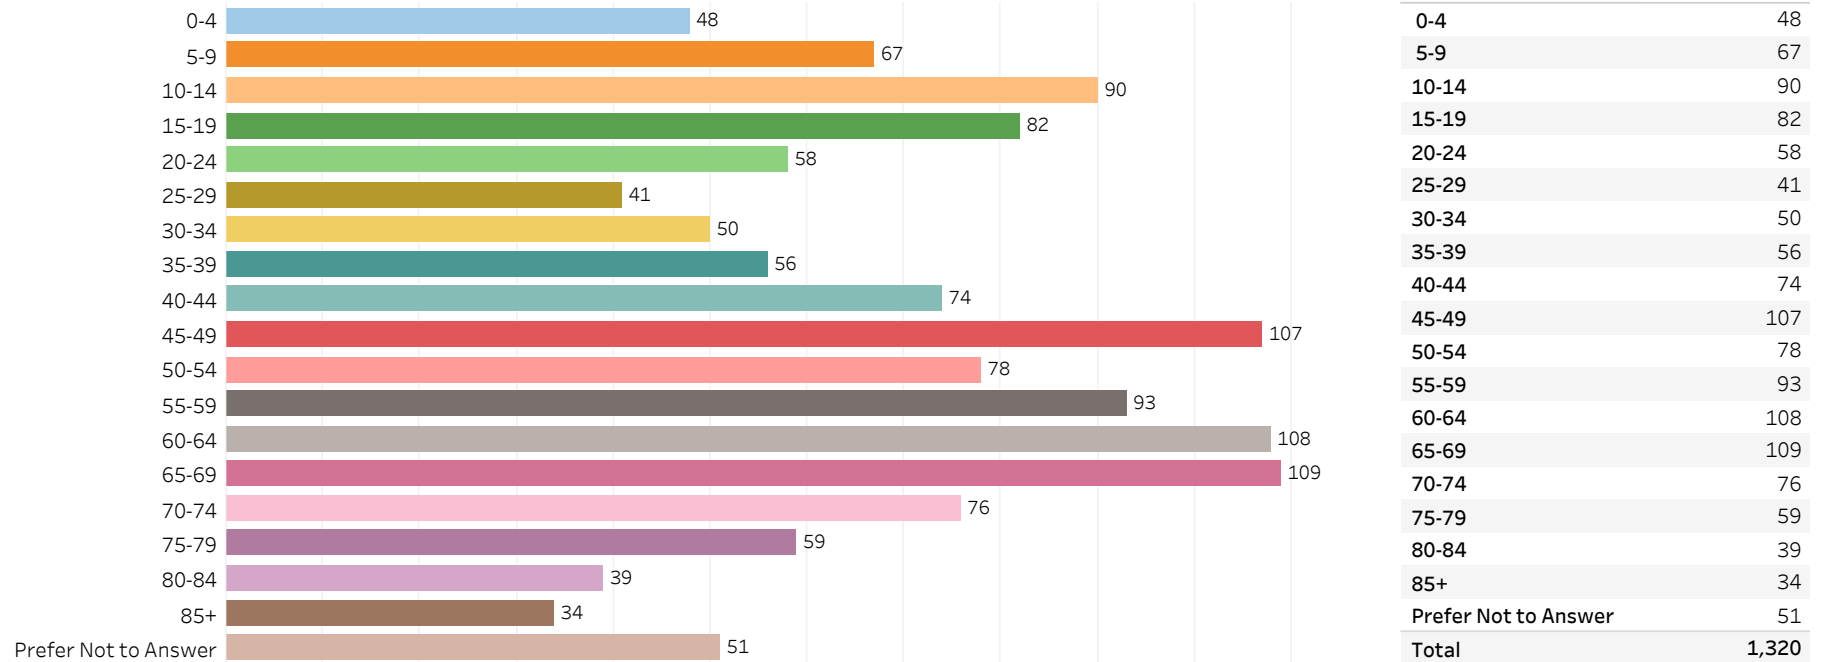

2019 Edmonton Municipal Census (Neighbourhood)

(Note: As per City of Edmonton Census Policy C520C, neighbourhoods with a population of less than 50 residents are reported as zero.)

Neighbourhood:

WESTRIDGE

1. Population by Age Range

2. Population by Gender

3. Dwelling Unit Status