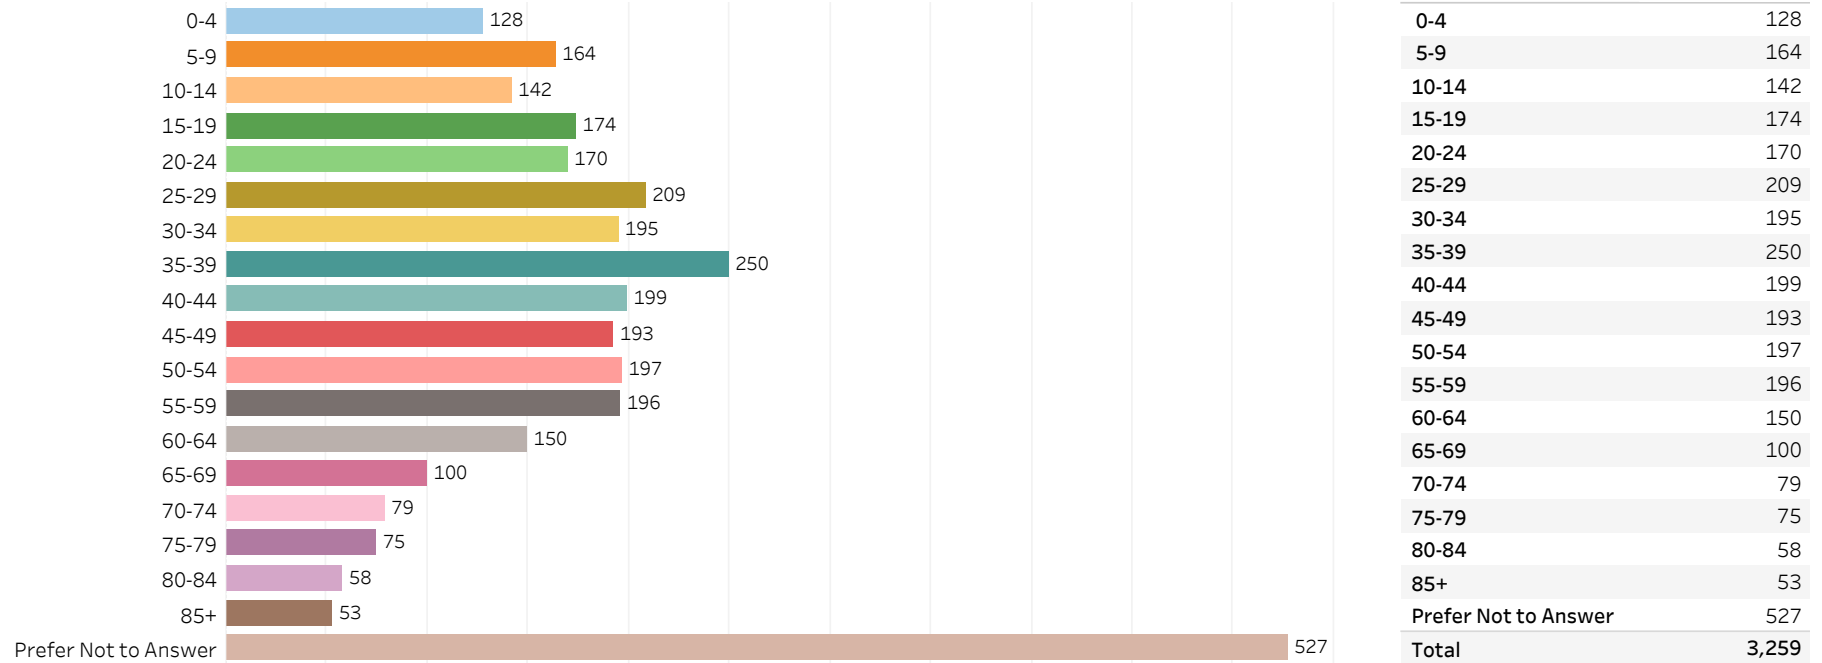

2019 Edmonton Municipal Census (Neighbourhood)

(Note: As per City of Edmonton Census Policy C520C, neighbourhoods with a population of less than 50 residents are reported as zero.)

Neighbourhood:

WEST MEADOWLARK PARK

1. Population by Age Range

2. Population by Gender

3. Dwelling Unit Status