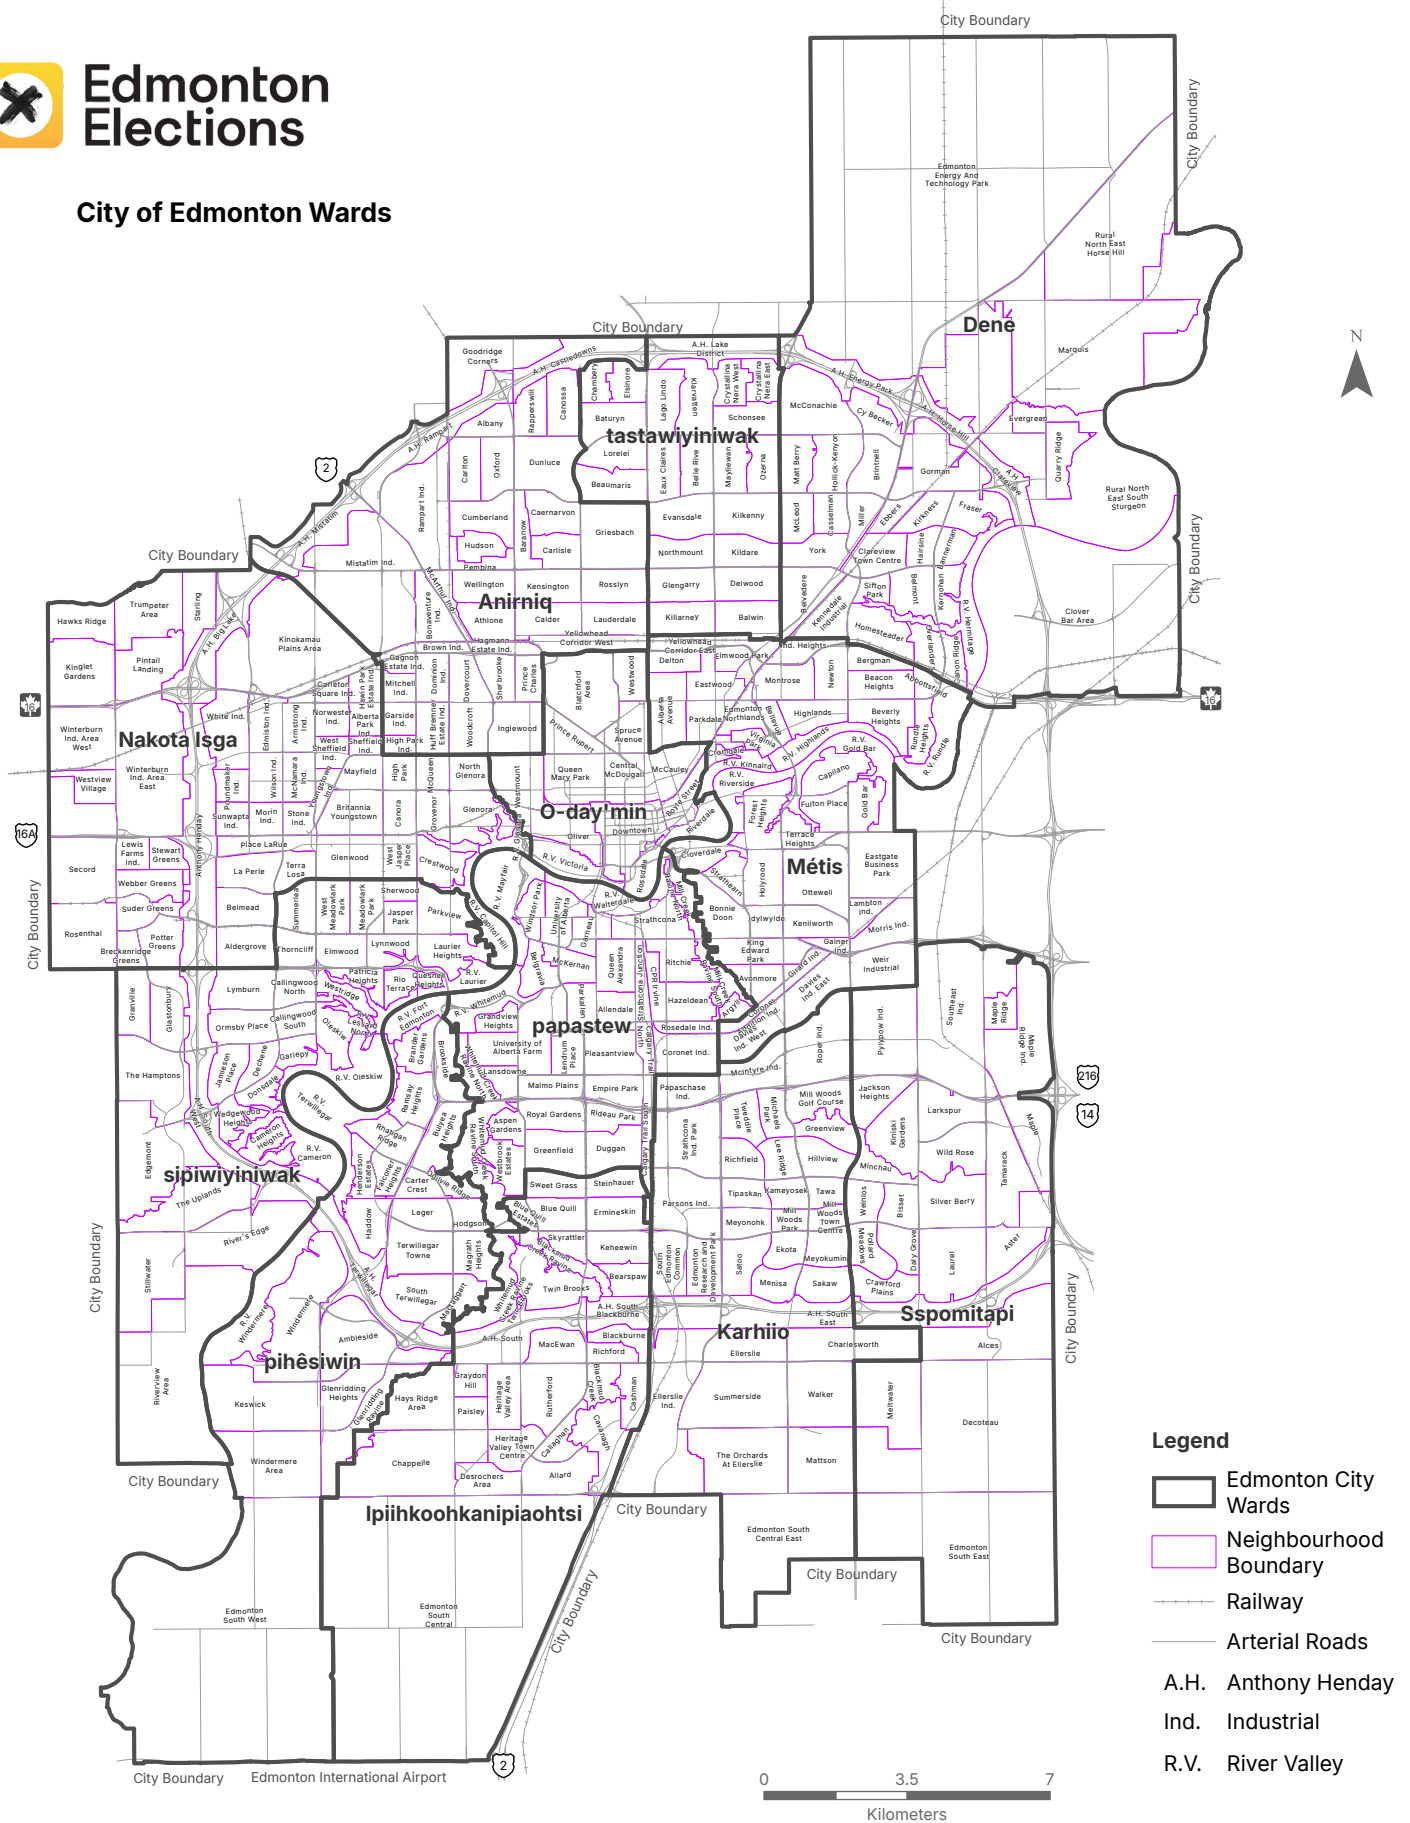

Edmonton Elections

City of Edmonton Wards

- Legend**
- Edmonton City Boundary
 - Wards
 - Neighbourhood Boundary
 - Railway
 - Arterial Roads
 - A.H. Anthony Henday
 - Ind. Industrial
 - R.V. River Valley

Map compiled by:
 Edmonton Elections, City of
 Edmonton

The City of Edmonton disclaims any
 liability for the use of this map.

Map Revised: November 20, 2024

Ward Boundaries in Effect For 2025 Edmonton Election