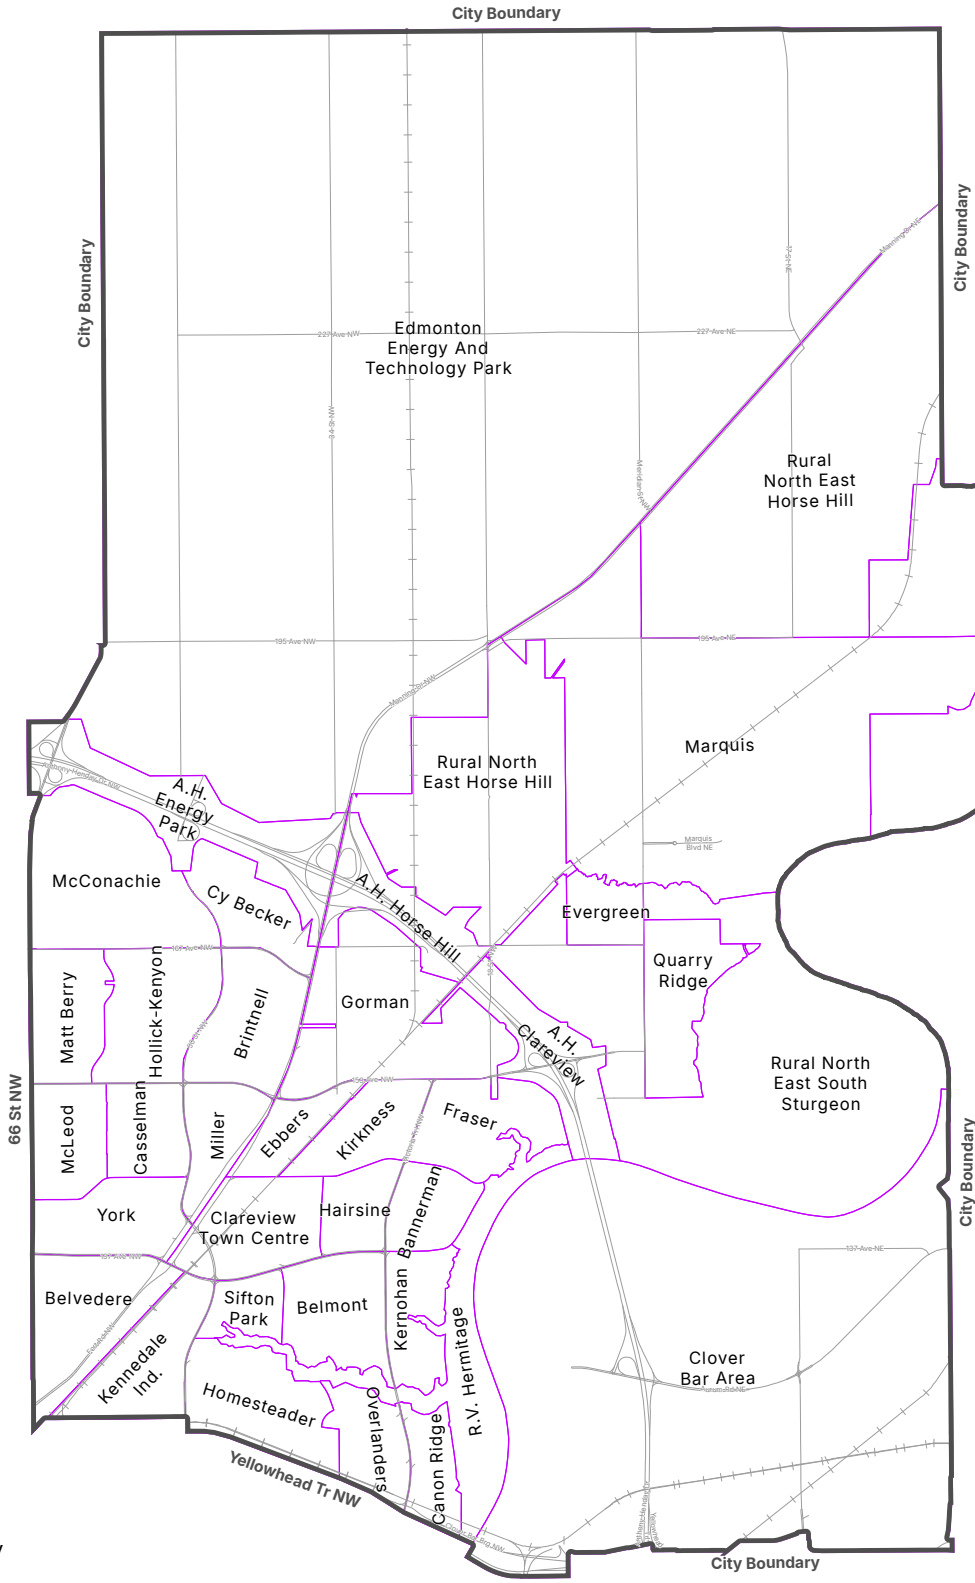

Dene

Legend

- Edmonton City Wards
- Neighbourhood Boundary
- Railway
- Arterial Roads
- A.H. Anthony Henday
- Ind. Industrial
- R.V. River Valley

Map compiled by:
Edmonton Elections, City of
Edmonton

The City of Edmonton disclaims any
liability for the use of this map.

Map Revised: November 20, 2024

**Ward Boundaries in Effect For
2025 Edmonton Election**