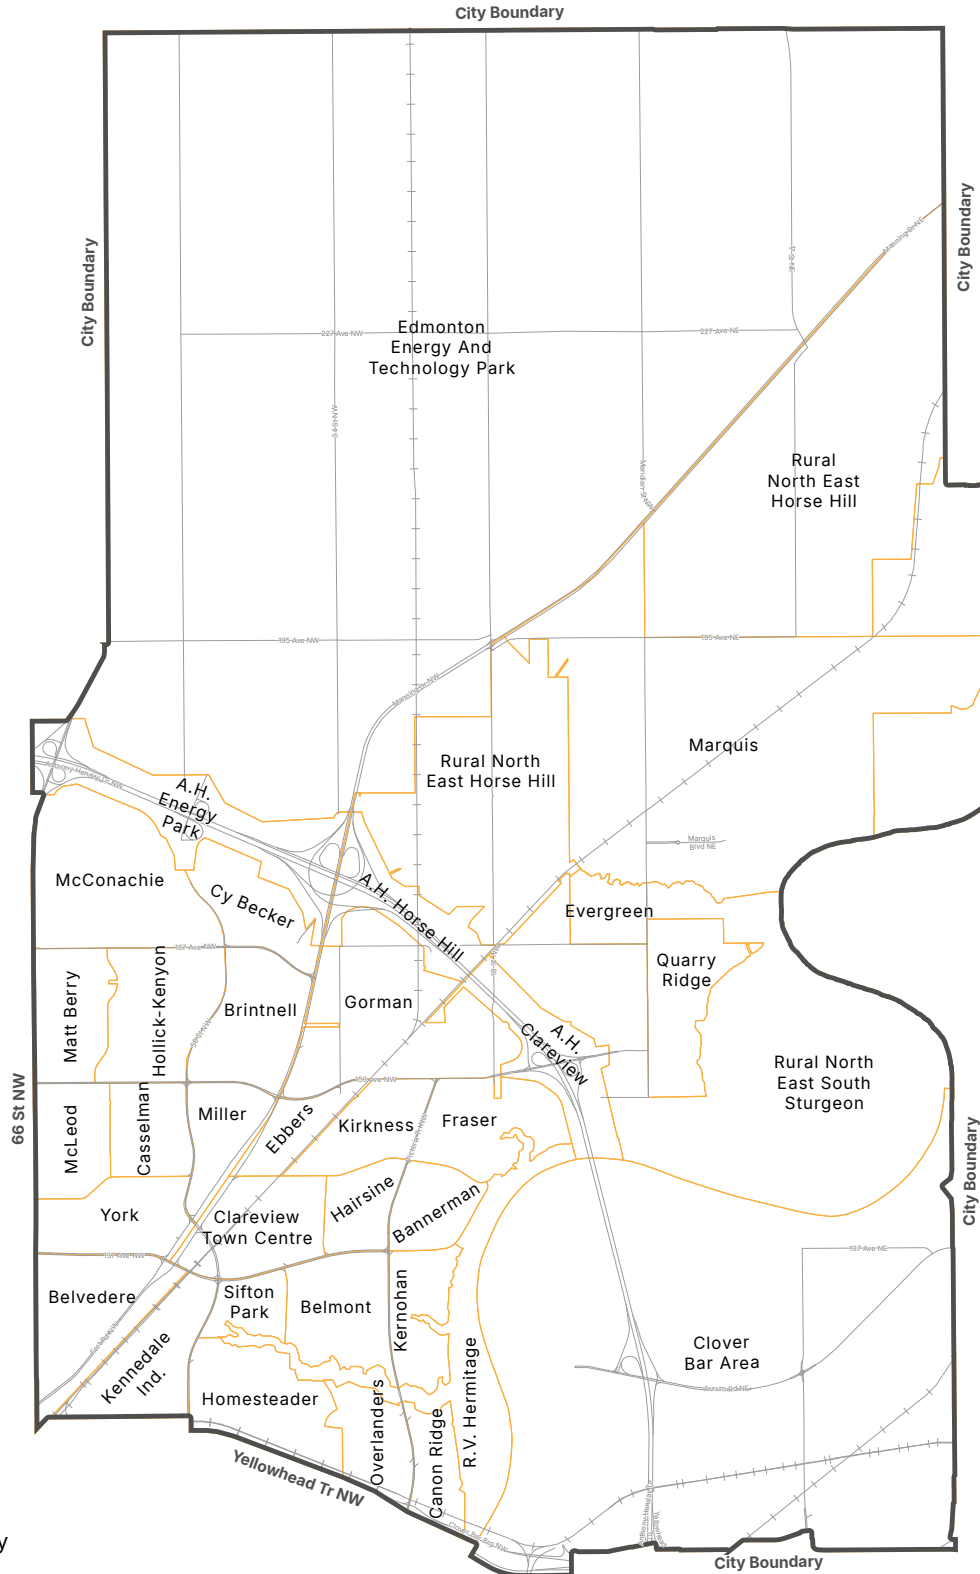

Ward Dene

Legend

-  Edmonton City Wards
-  Neighbourhood Boundary
-  Railway
-  Arterial Roads
- A.H. Anthony Henday
- Ind. Industrial
- R.V. River Valley

Map compiled by:
Edmonton Elections, City of
Edmonton

The City of Edmonton disclaims any
liability for the use of this map.

Map Revised: December 02, 2024

**Ward Boundaries in Effect For
2025 Edmonton Election**