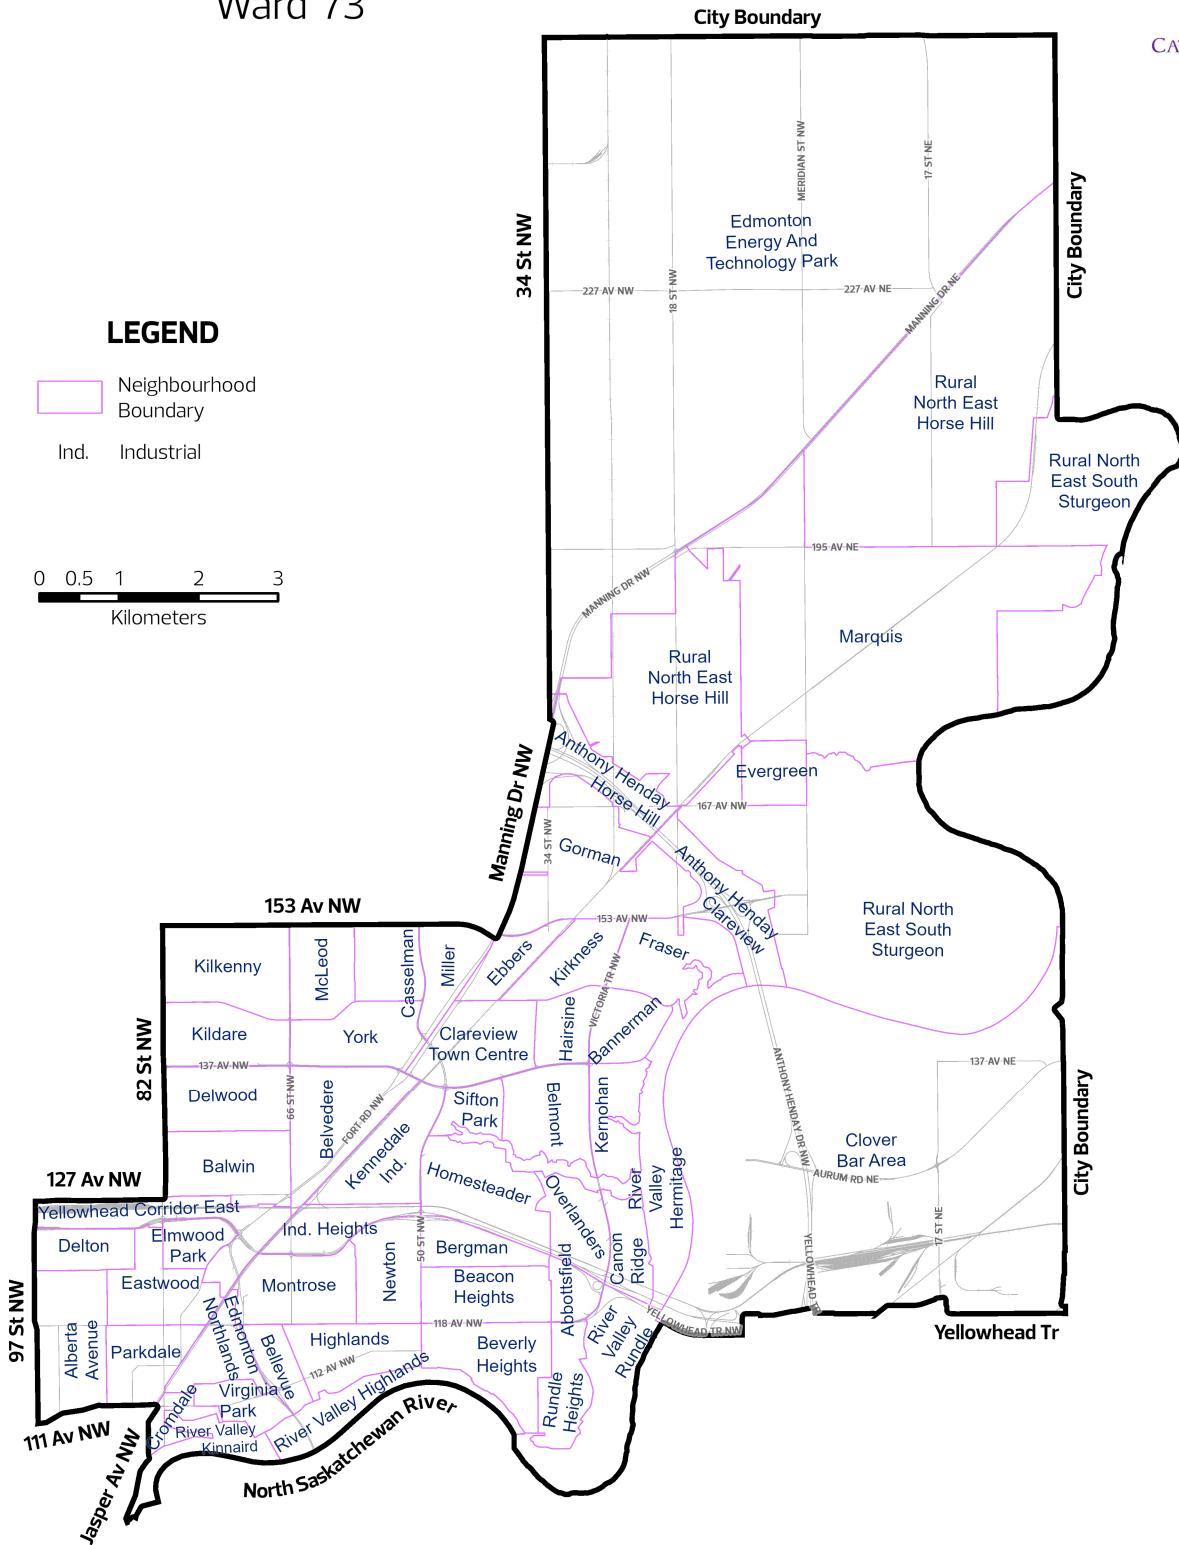

Edmonton Catholic Separate School Division

Ward 73

LEGEND

Neighbourhood Boundary

Ind. Industrial

Map compiled by:
Edmonton Elections
City of Edmonton

The City of Edmonton disclaims
any liability for the use of this map.

Map Revised: 2021-01-26

WARD BOUNDARIES IN EFFECT FOR 2021 EDMONTON ELECTION