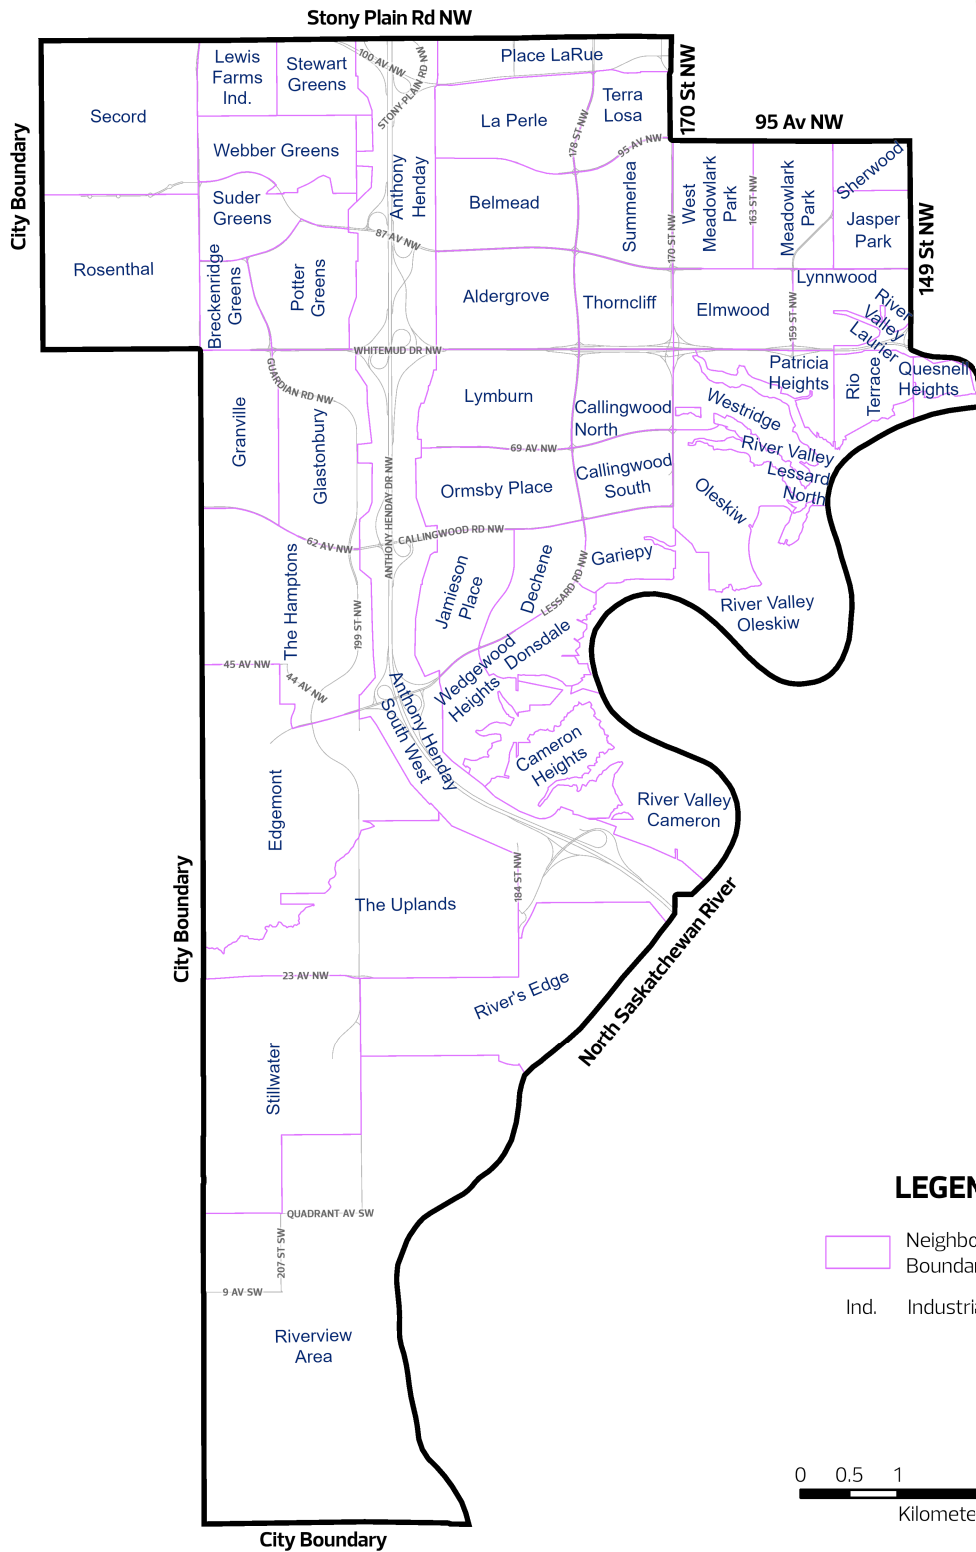

Edmonton Catholic Separate School Division

Ward 74

Map compiled by:
Edmonton Elections
City of Edmonton

The City of Edmonton disclaims
any liability for the use of this map.

Map Revised: 2021-01-18

WARD BOUNDARIES IN EFFECT FOR 2021 EDMONTON ELECTION