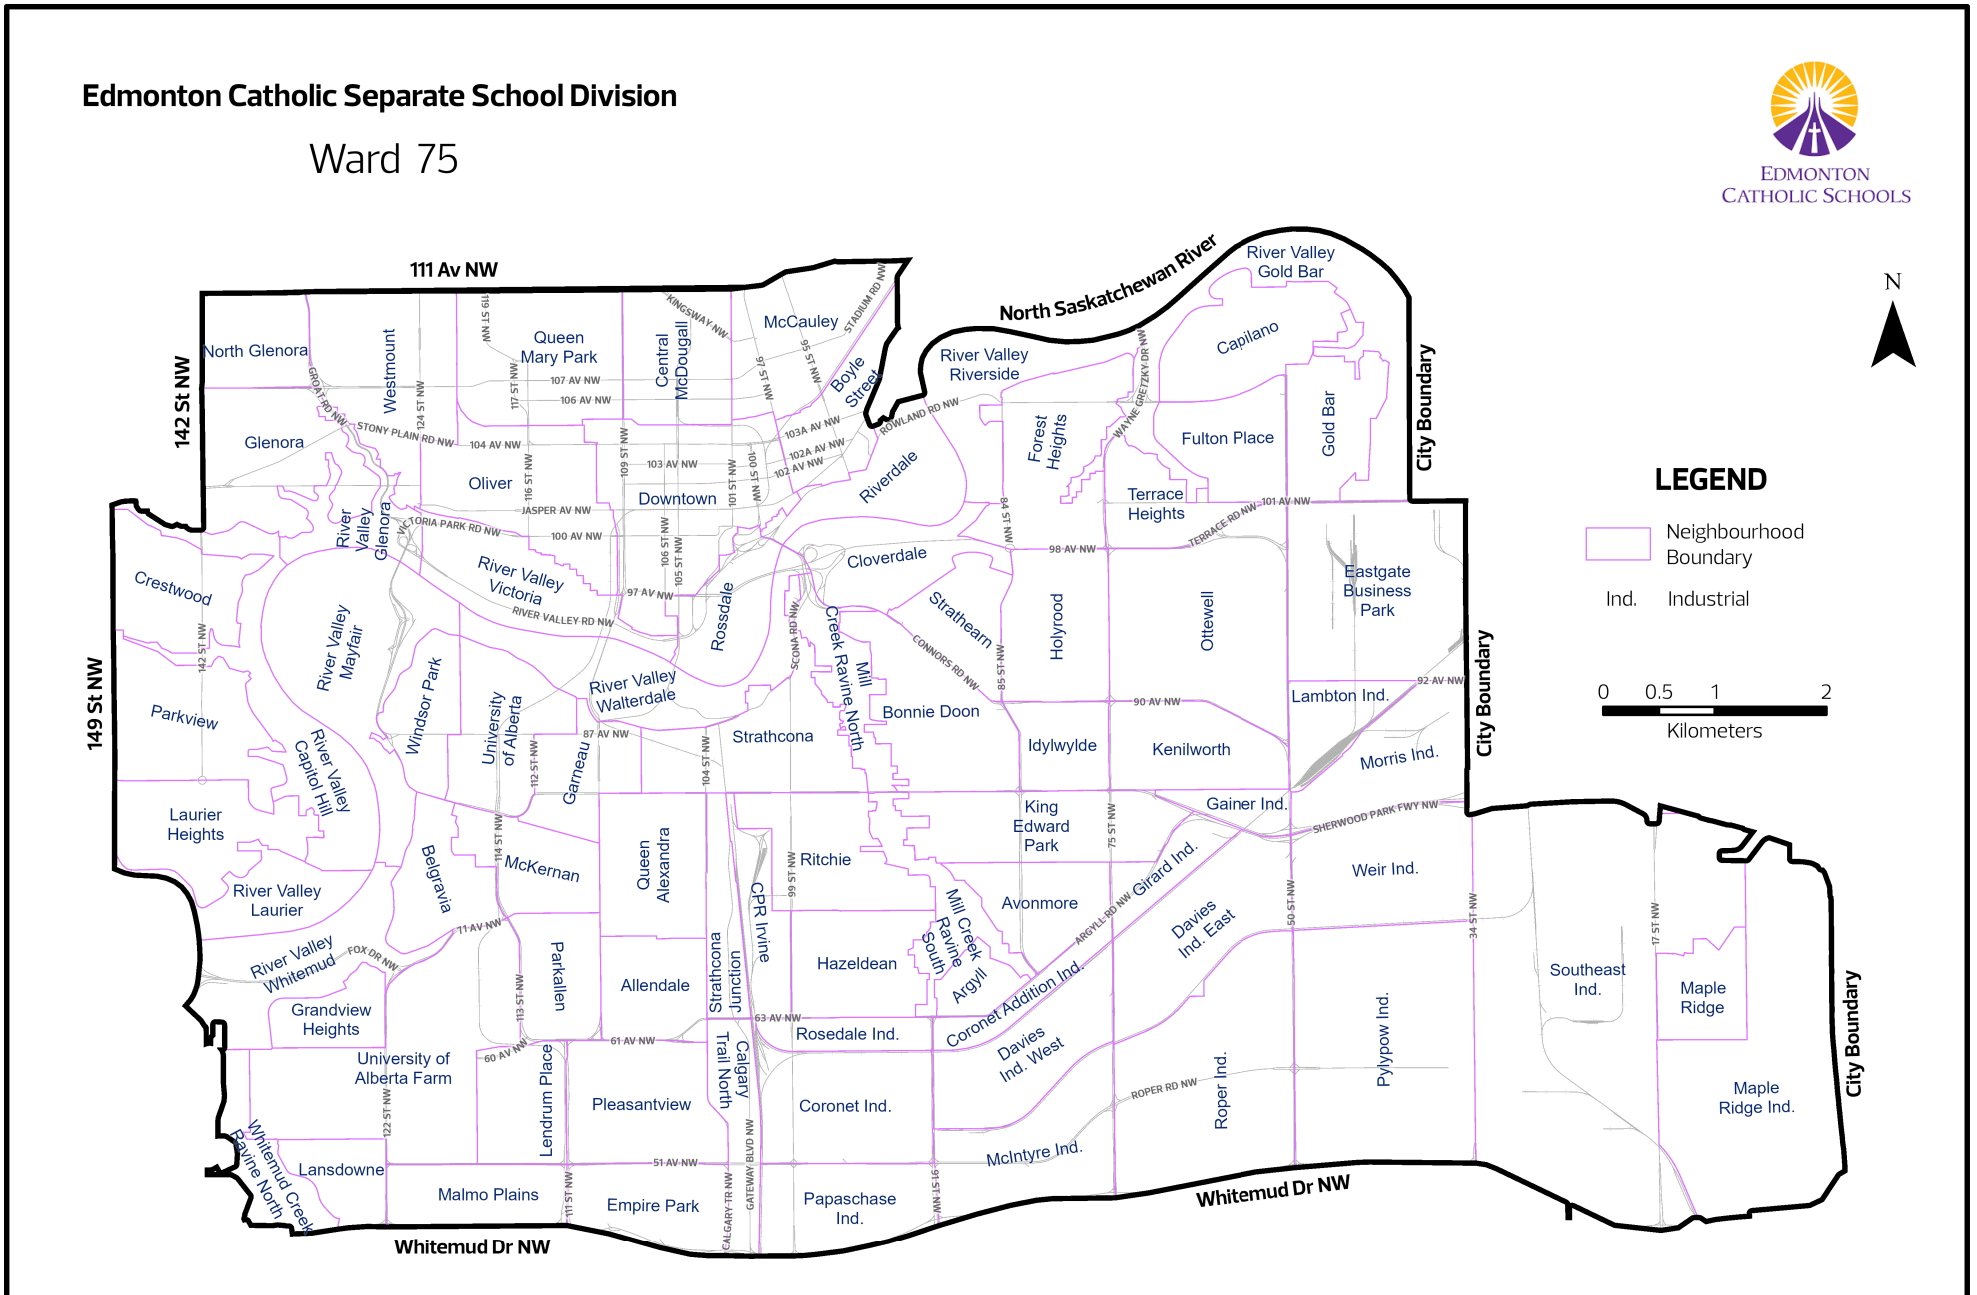

Edmonton Catholic Separate School Division

Ward 75

LEGEND

- Neighbourhood Boundary
 - Ind. Industrial
- 0 0.5 1 2
Kilometers

Map compiled by:
Edmonton Elections
City of Edmonton

The City of Edmonton disclaims
any liability for the use of this map.

Map Revised: 2021-01-18

WARD BOUNDARIES IN EFFECT FOR 2021 EDMONTON ELECTION