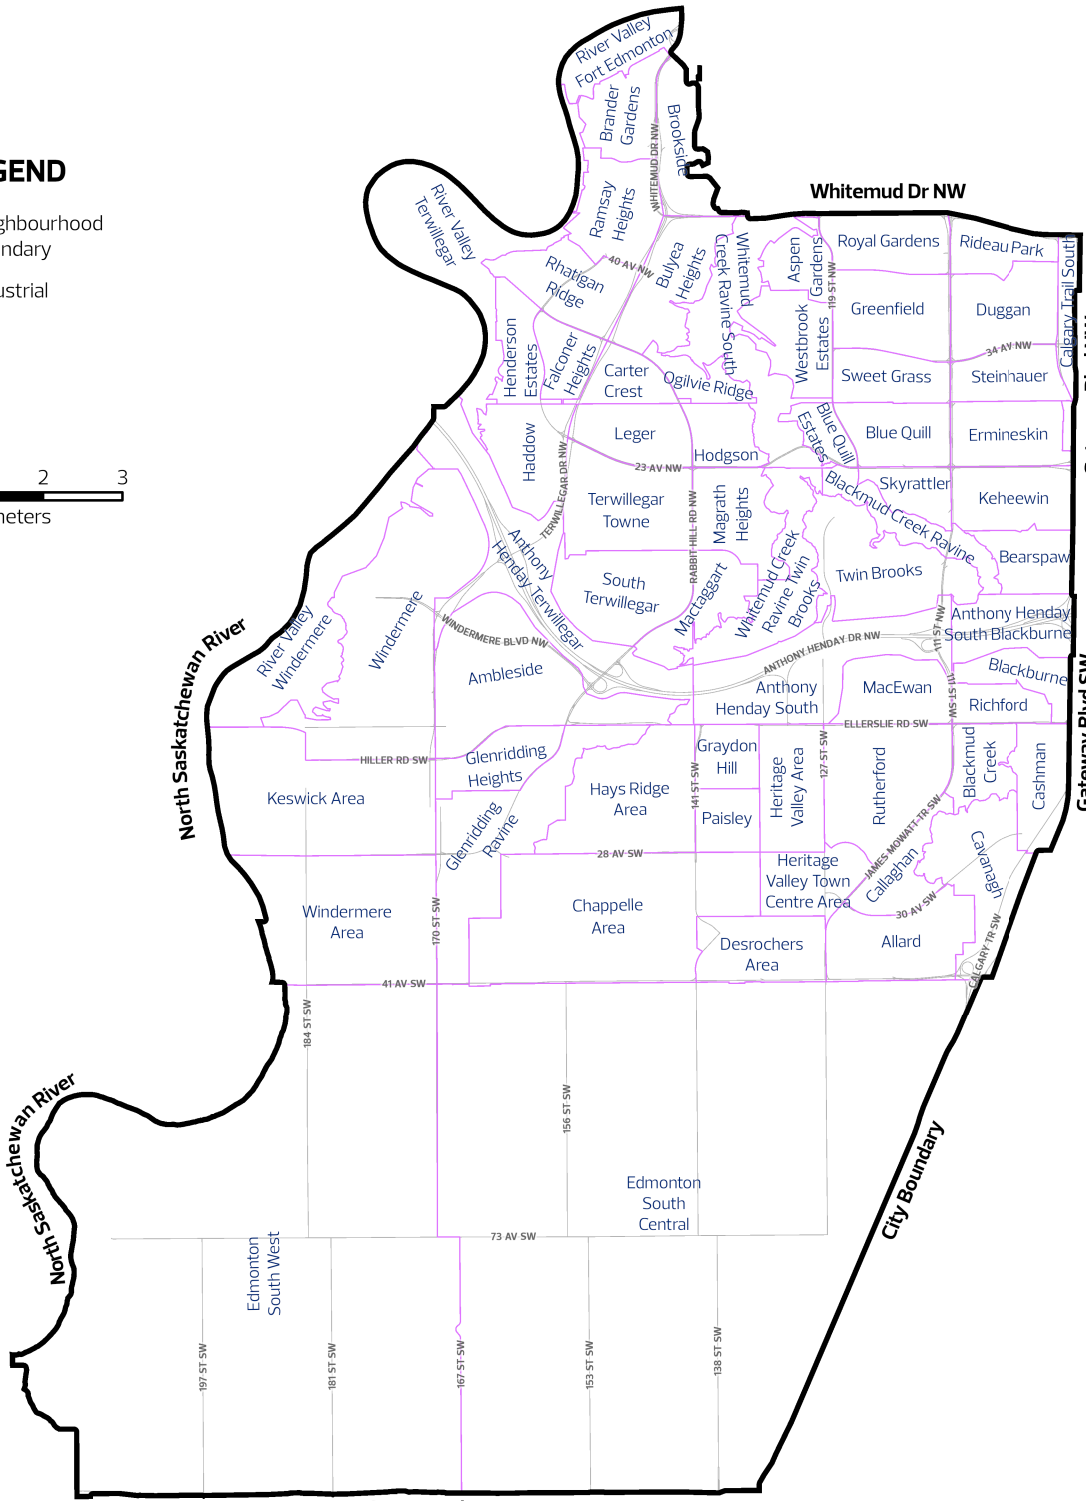

Edmonton Catholic Separate School Division

Ward 76

**LEGEND**

- Neighbourhood Boundary
- Ind. Industrial

Map compiled by:  
Edmonton Elections  
City of Edmonton

**WARD BOUNDARIES IN EFFECT FOR  
2021 EDMONTON ELECTION**

*The City of Edmonton disclaims  
any liability for the use of this map.*

Map Revised: 2021-01-18