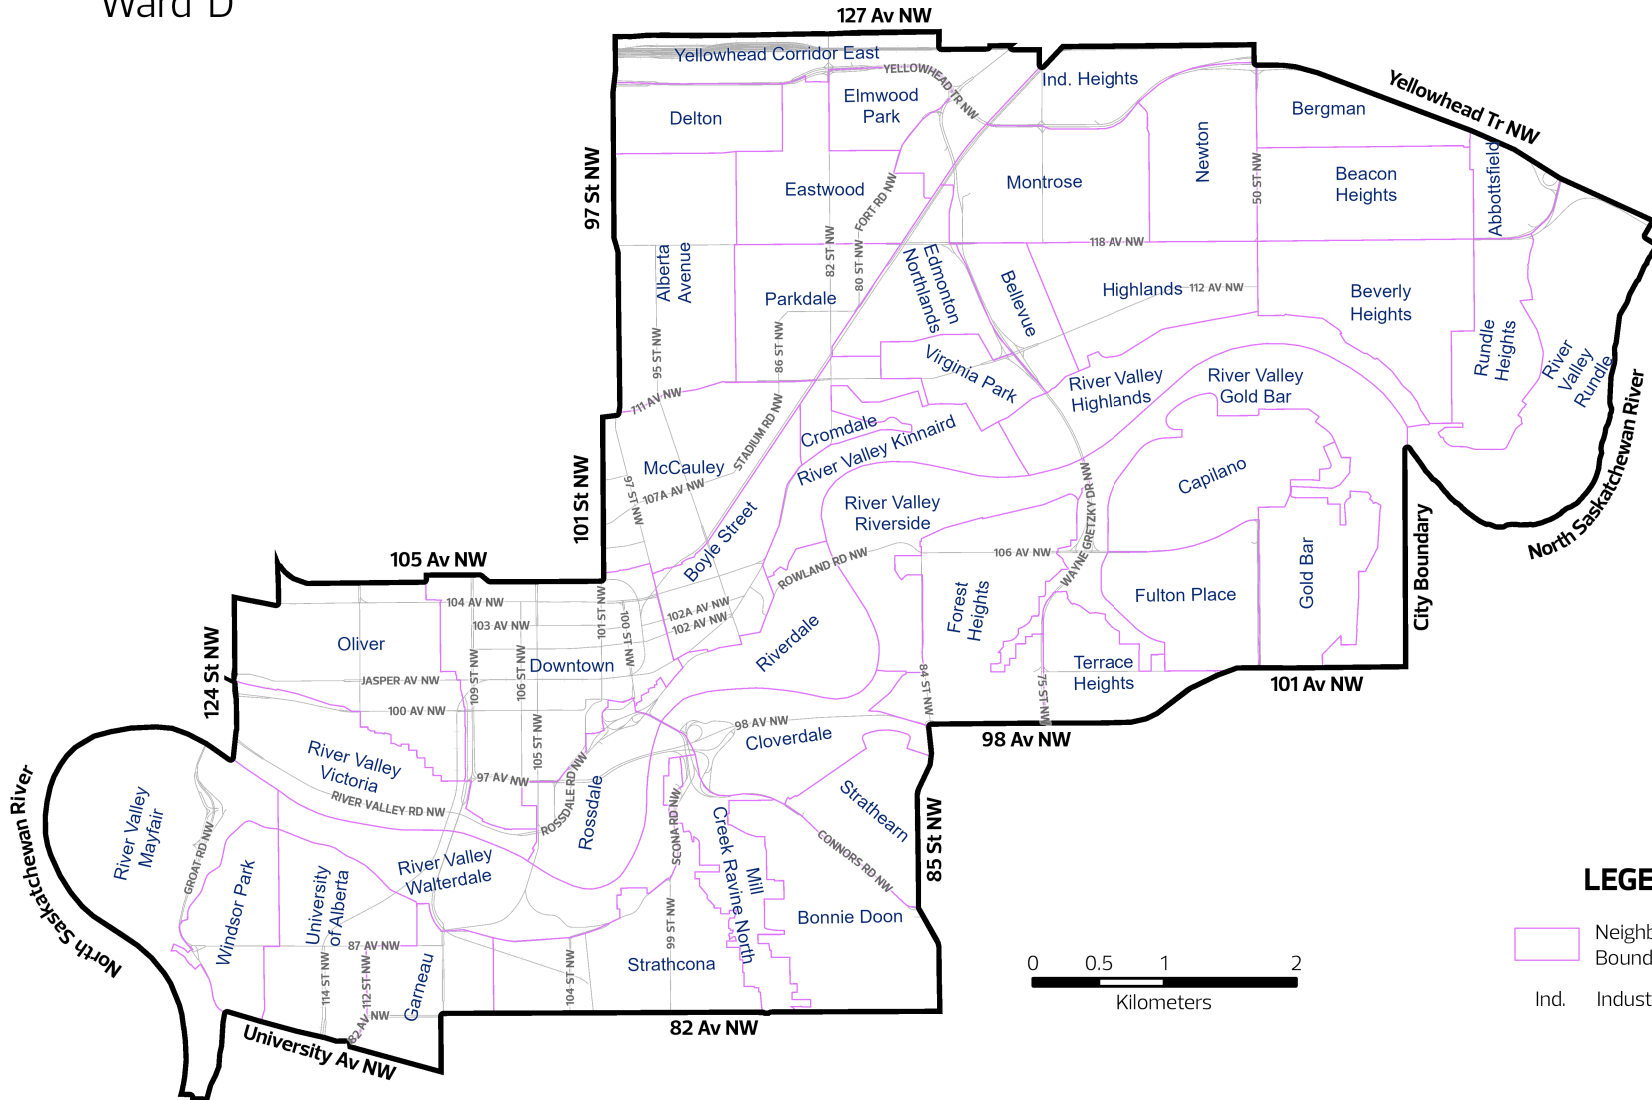

Ward D

LEGEND

-  Neighbourhood Boundary
-  Boundary
-  Ind. Industrial

**WARD BOUNDARIES IN EFFECT FOR
2021 EDMONTON ELECTION**

Map compiled by:
Edmonton Elections
City of Edmonton

*The City of Edmonton disclaims
any liability for the use of this map.*

Map Revised: 2021-01-18