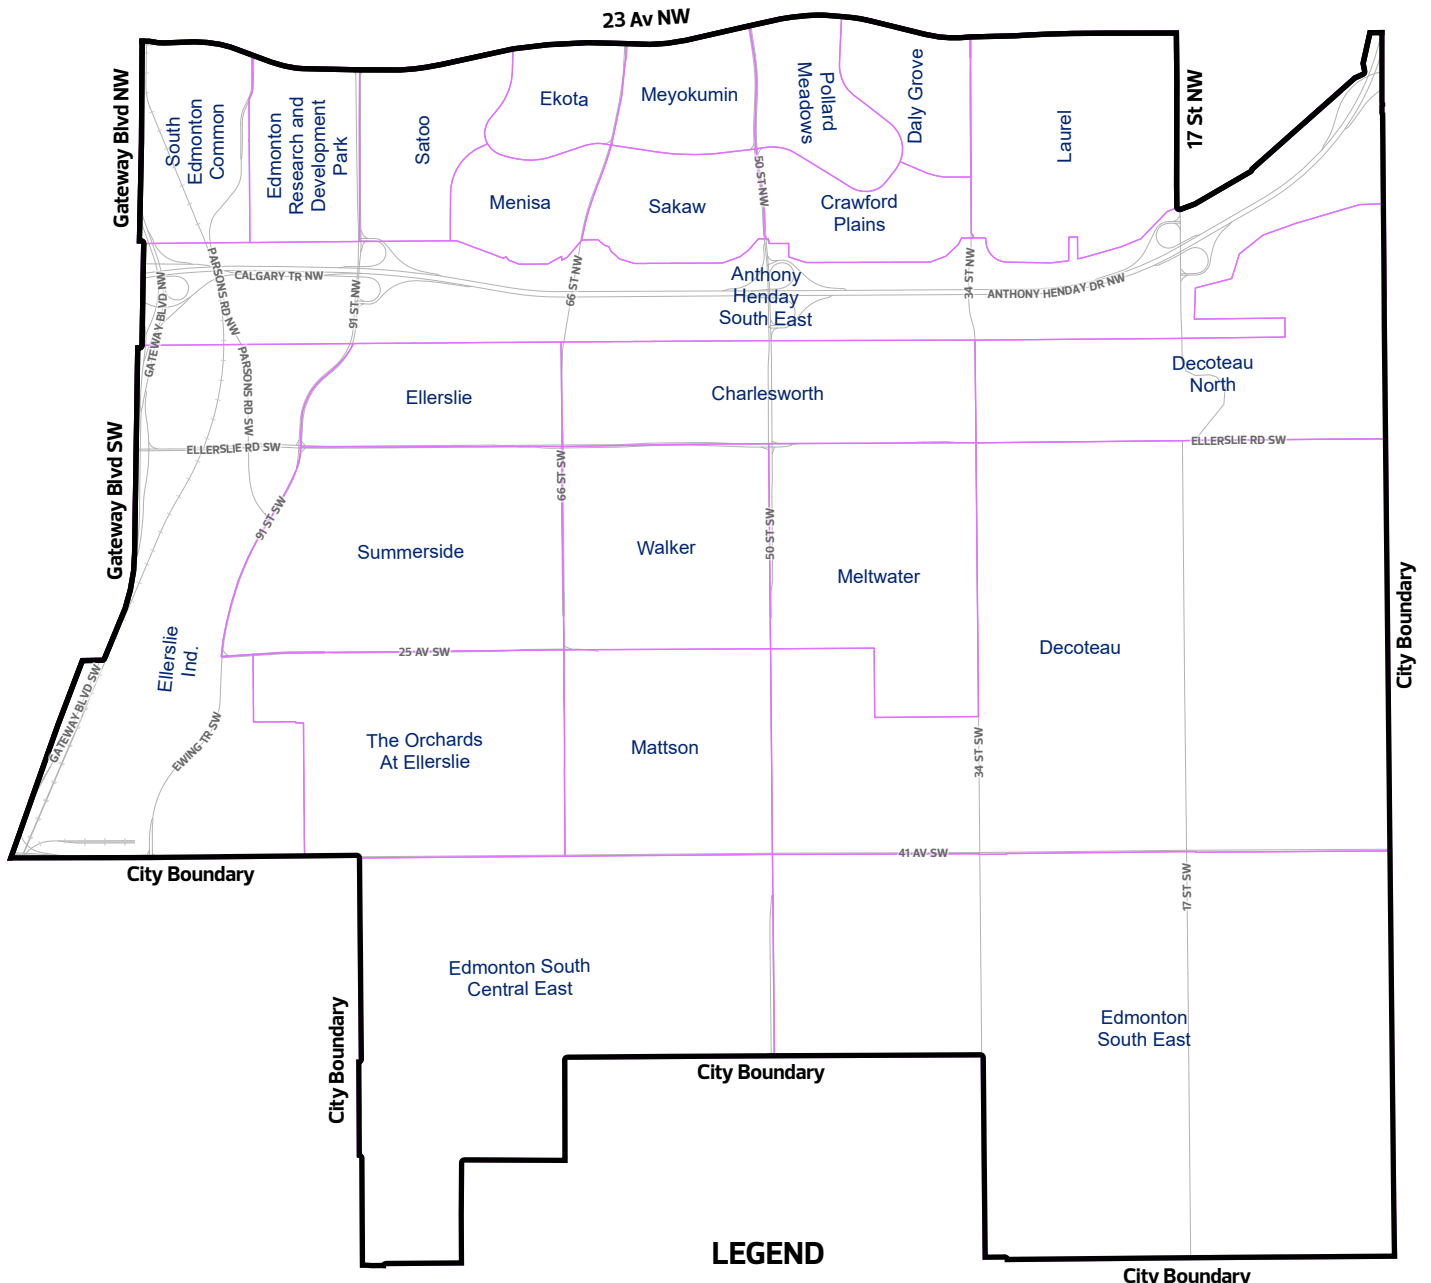

Ward I

**LEGEND**

-  Neighbourhood Boundary
-  Ind. Industrial

**WARD BOUNDARIES IN EFFECT FOR  
2021 EDMONTON ELECTION**