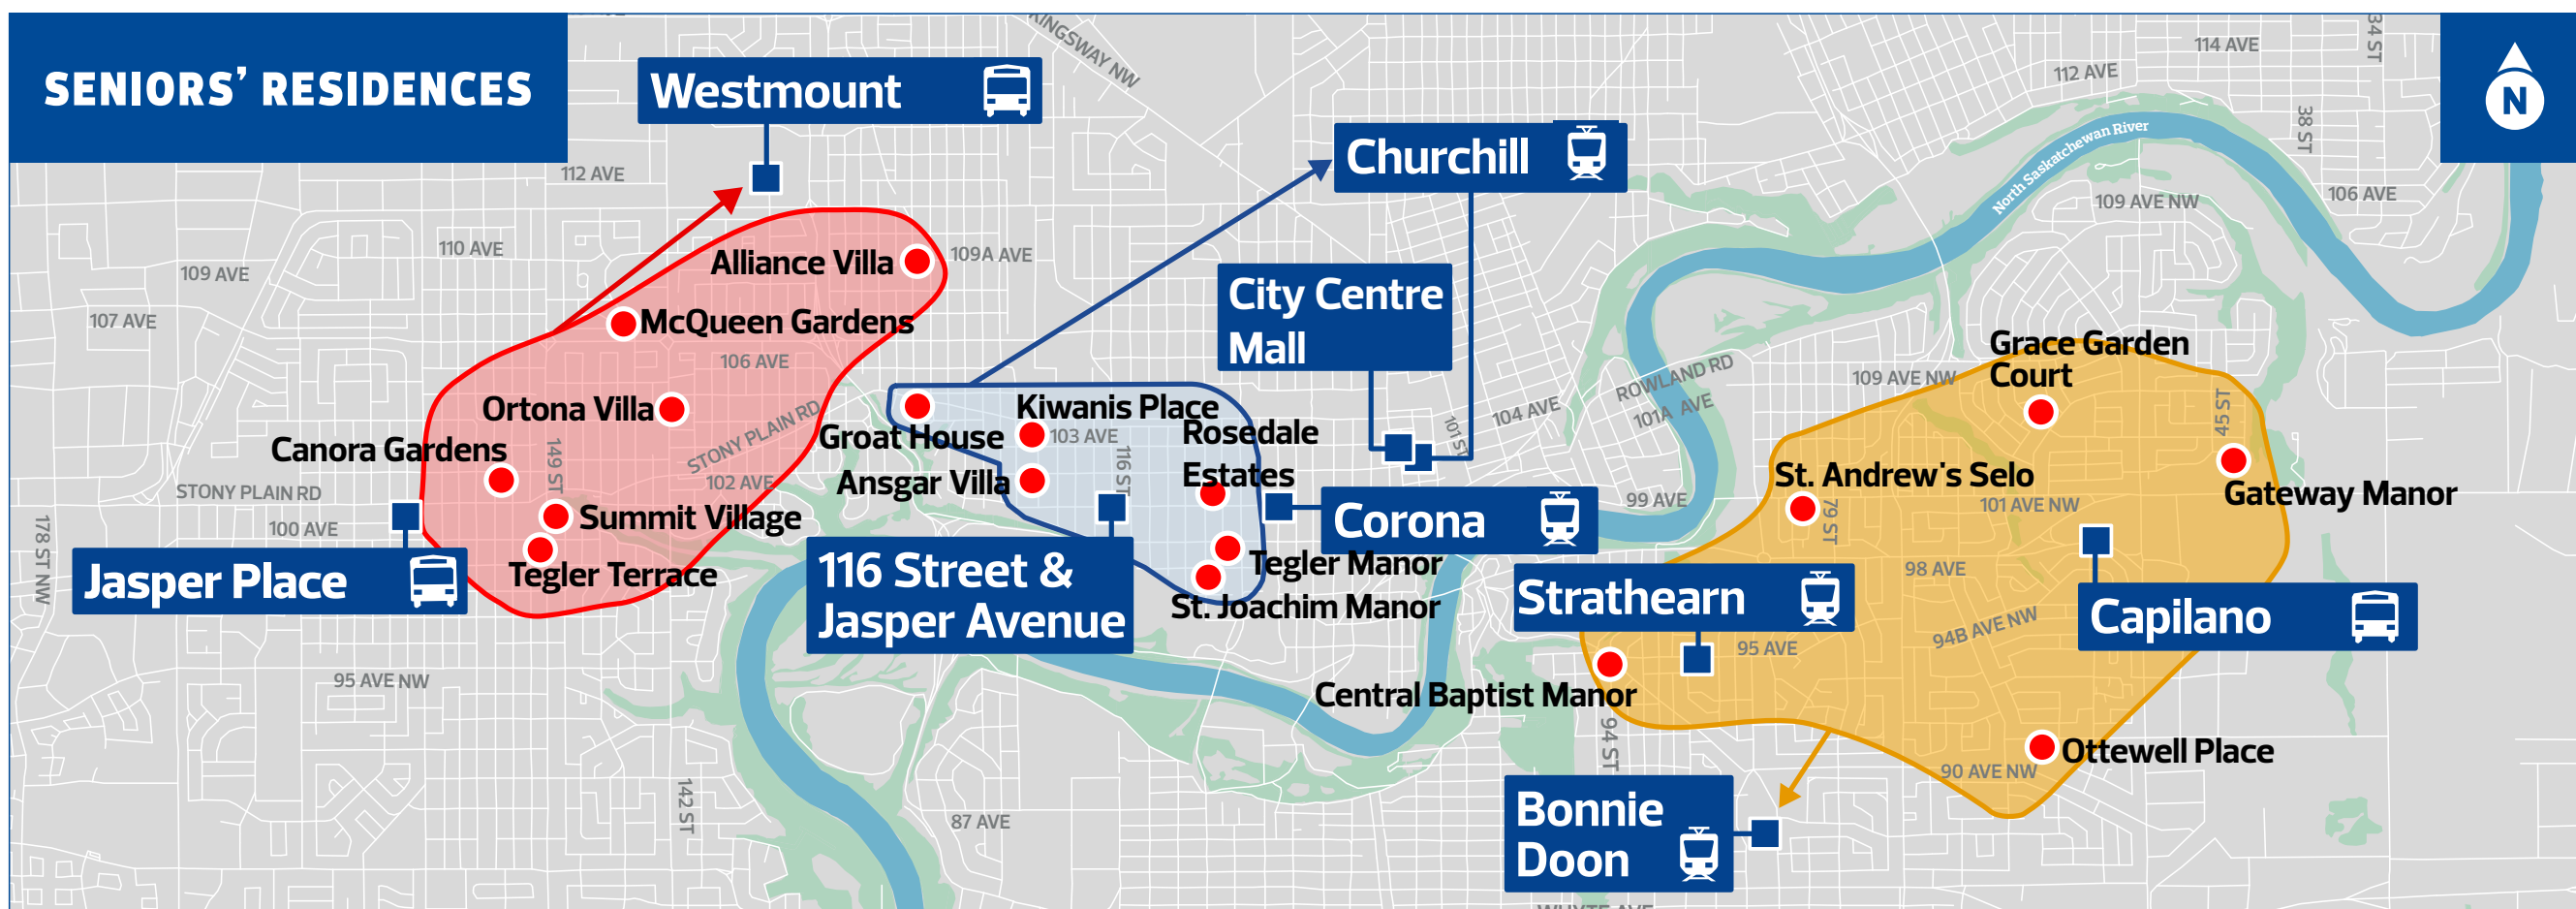

Seniors' Residences	Transit Hubs	Phone	Seniors' Residences	Transit Hubs	Phone	Seniors' Residences	Transit Hubs	Phone
+ Alliance Villa (12620 109 Avenue) + Canora Gardens (10160 151 Street) + McQueen Gardens (14311 McQueen Road) + Ortona Village (10421 142 Street) + Summit Village (10041 149 Street) + Tegler Terrace (9918 149 Street)	+ Jasper Place Transit Centre + Westmount Transit Centre	☑ ☑	+ Ansgar Villa (10170 120 Street) + Kiwanis Place (10330 120 Street) + Rosedale Estates (10101 111 Street) + Rosedale in the Park (10107 111 Street) + St. Joachim Manor (11020 99 Avenue) + Tegler Manor (9943 110 Street) + Groat House (12627 Stony Plain Road)	+ 116 Street & Jasper Avenue + Corona LRT Station (connect to Capital/Metro Line LRT) + Churchill LRT Station (connect to Valley/Capital/Metro Line LRT) + City Centre Mall Transit Centre	⊗ ☑ ⊗ ⊗	+ Central Baptist Manor (9403 95 Avenue) + Gateway Manor (4215 102 Avenue) + Grace Garden Court (6303 104 Avenue) + Ottewell Place (6207 92 Avenue) + St. Andrew's Selo (8025 101 Avenue)	+ Bonnie Doon LRT Stop (connect to Valley Line LRT) + Capilano Transit Centre + Strathearn LRT Stop (connect to Valley Line LRT) + Edmonton Public Library (Idylwyld Branch)	⊗ ☑ ⊗ ☑

Planning a Trip With Connections to Bus and LRT

If your trip includes On Demand Transit, use the third-party Transit app to plan your trip. When the Edmonton On Demand Transit app is installed on your mobile device, you will be able to book a trip in the Transit app.

Other trip planning tools do not include On Demand Transit at this time.

Customer Service

Detailed information about how to use On Demand Transit is available at edmonton.ca/OnDemandTransit or by calling **780-496-2400**.

If you have any concerns about On Demand Transit, please call the On Demand Transit call centre at **780-496-2400**.

Transit Watch

Report safety concerns, like harassment, disorder or suspicious behaviour directly to ETS staff in our control centre. Text or call **780-442-4900**, anytime. ETS will respond and may dispatch appropriate security staff, if needed.

TTY Service

Call **780-944-5505** to contact the On Demand Transit call centre to book a trip.

No phone available ⊗
Phone available ☑

INFORMATION

SENIORS' RESIDENCE SERVICE