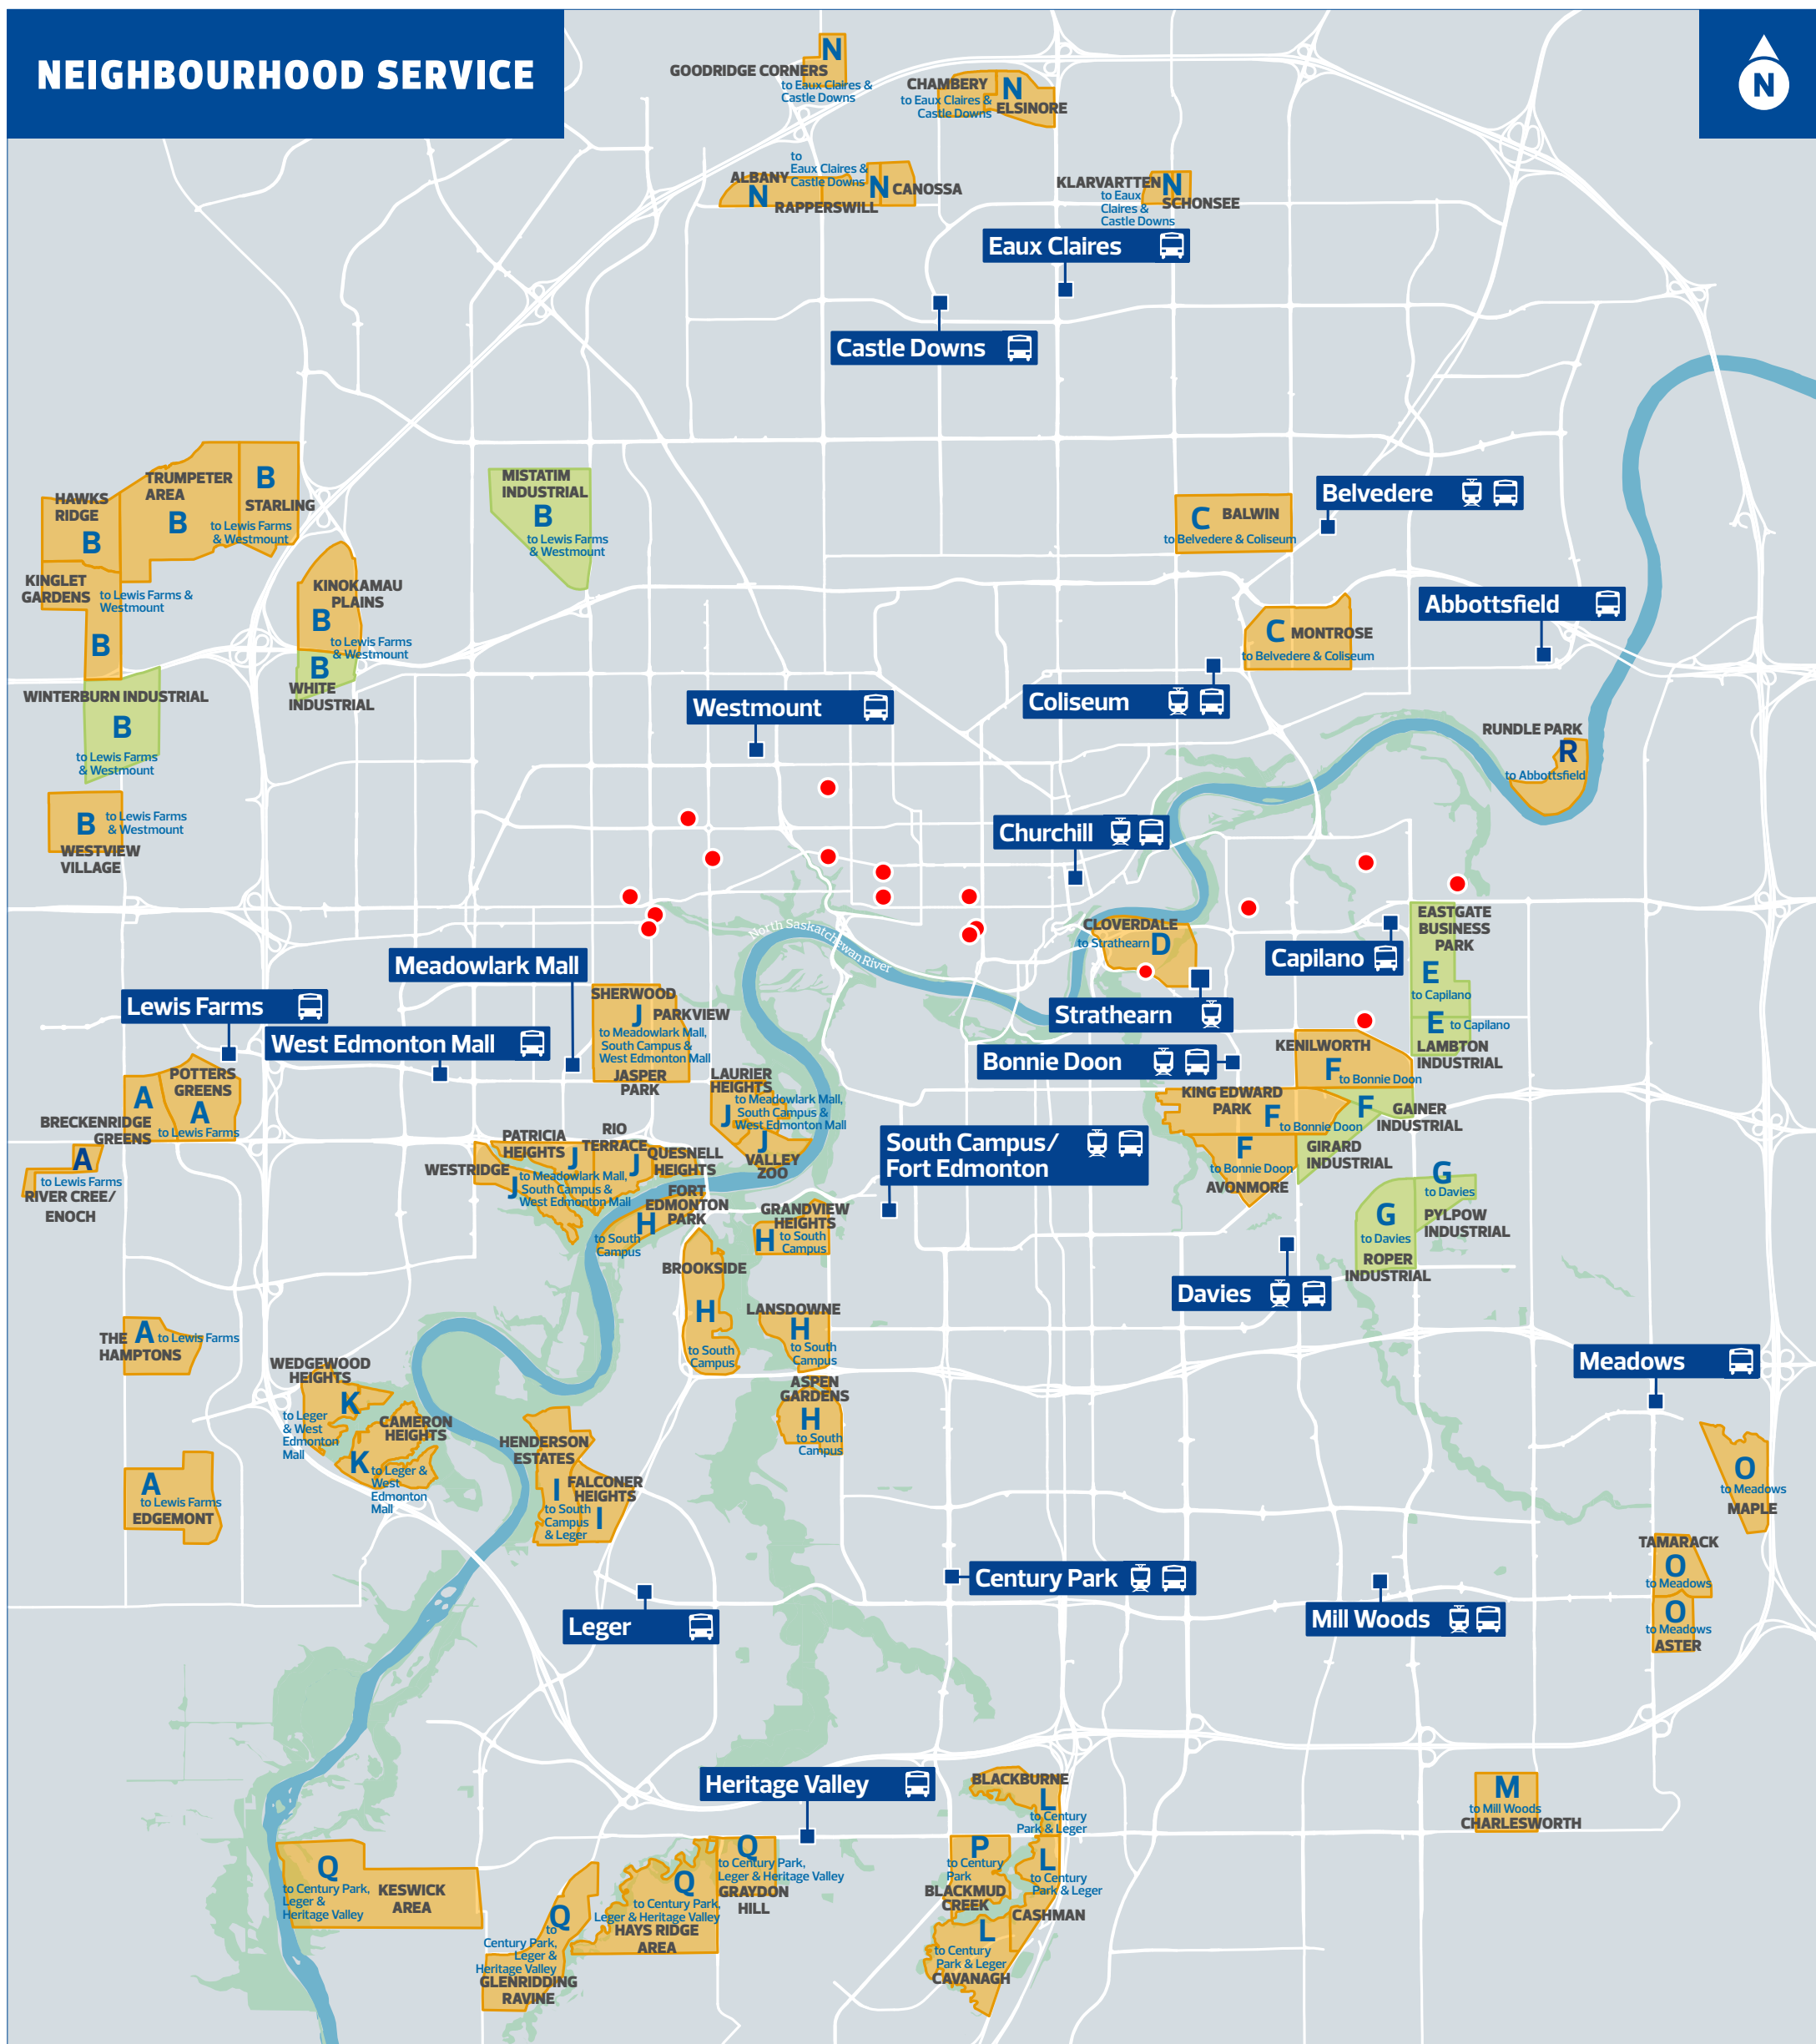

NEIGHBOURHOOD SERVICE

■ Residential

■ Industrial

● Seniors' Residences

Edmonton Transit Service

Zone	Transit Hub(s)	Phone	Neighbourhood
A	Lewis Farms Transit Centre	☑	+ Breckenridge Greens + Edgemont (portion) + Potter Greens + The Hamptons (Hope Road) + River Cree / Enoch
B	Westmount Transit Centre Lewis Farms Transit Centre	☑ ☑	+ Hawks Ridge + Kinokamau Plains Industrial (portion) + Mistatim Industrial (portion) + Starling + Trumpeter + Westview Village + Winterburn Industrial (portion)
C	Coliseum Transit Centre/LRT Station Belvedere Transit Centre/LRT Station	☑ ☒	+ Balwin + Montrose
D	Strathearn Stop	☒	+ Cloverdale
E	Capilano Transit Centre	☑	+ Eastgate Business Park (portion)
F	Bonnie Doon Stop	☒	+ Avonmore + Gainer Industrial + Girard Industrial + Kenilworth + King Edward Park
G	Davies Transit Centre/LRT Station	☒	+ Roper Industrial (portion) + Weir Industrial (portion)
H	South Campus Transit Centre/ LRT Station	☑	+ Aspen Gardens + Brookside + Fort Edmonton Park + Grandview Heights + Lansdowne
I	Leger Transit Centre South Campus Transit Centre/LRT Station	☑ ☑	+ Falconer Heights + Henderson Estates
J	South Campus Transit Centre/ LRT Station Meadowlark Shopping Centre West Edmonton Mall Transit Centre	☑ ☒ ☑	+ Jasper Park + Laurier Heights + Parkview + Quesnell Heights + Rio Terrace + Sherwood + Valley Zoo + Westridge
K	Leger Transit Centre West Edmonton Mall Transit Centre	☑ ☑	+ Cameron Heights + Wedgewood Heights
L	Century Park Transit Centre/ LRT Station Leger Transit Centre	☑ ☑	+ Blackburne + Cashman + Cavanagh
M	Mill Woods Transit Centre	☒	+ The Hills at Charlesworth
N	Eaux Claires Transit Centre Castle Downs Transit Centre	☒ ☒	+ Albany + Canossa + Chambery + Elsinore + Klarvatten + Northwest Police Campus + Rapperswill + Schonsee
O	Meadows Transit Centre	☒	+ Aster + Tamarack + Maple
P	Century Park Transit Centre/LRT Station	☑	+ Blackmud Creek
Q	Century Park Transit Centre/ LRT Station Leger Transit Centre Heritage Valley Transit Centre	☑ ☑ ☒	+ Glendriding Ravine + Graydon Hill + Hays Ridge + Keswick
R	Abbotsfield Transit Centre	☒	+ Rundle Park

No phone available ☒
Phone available ☑