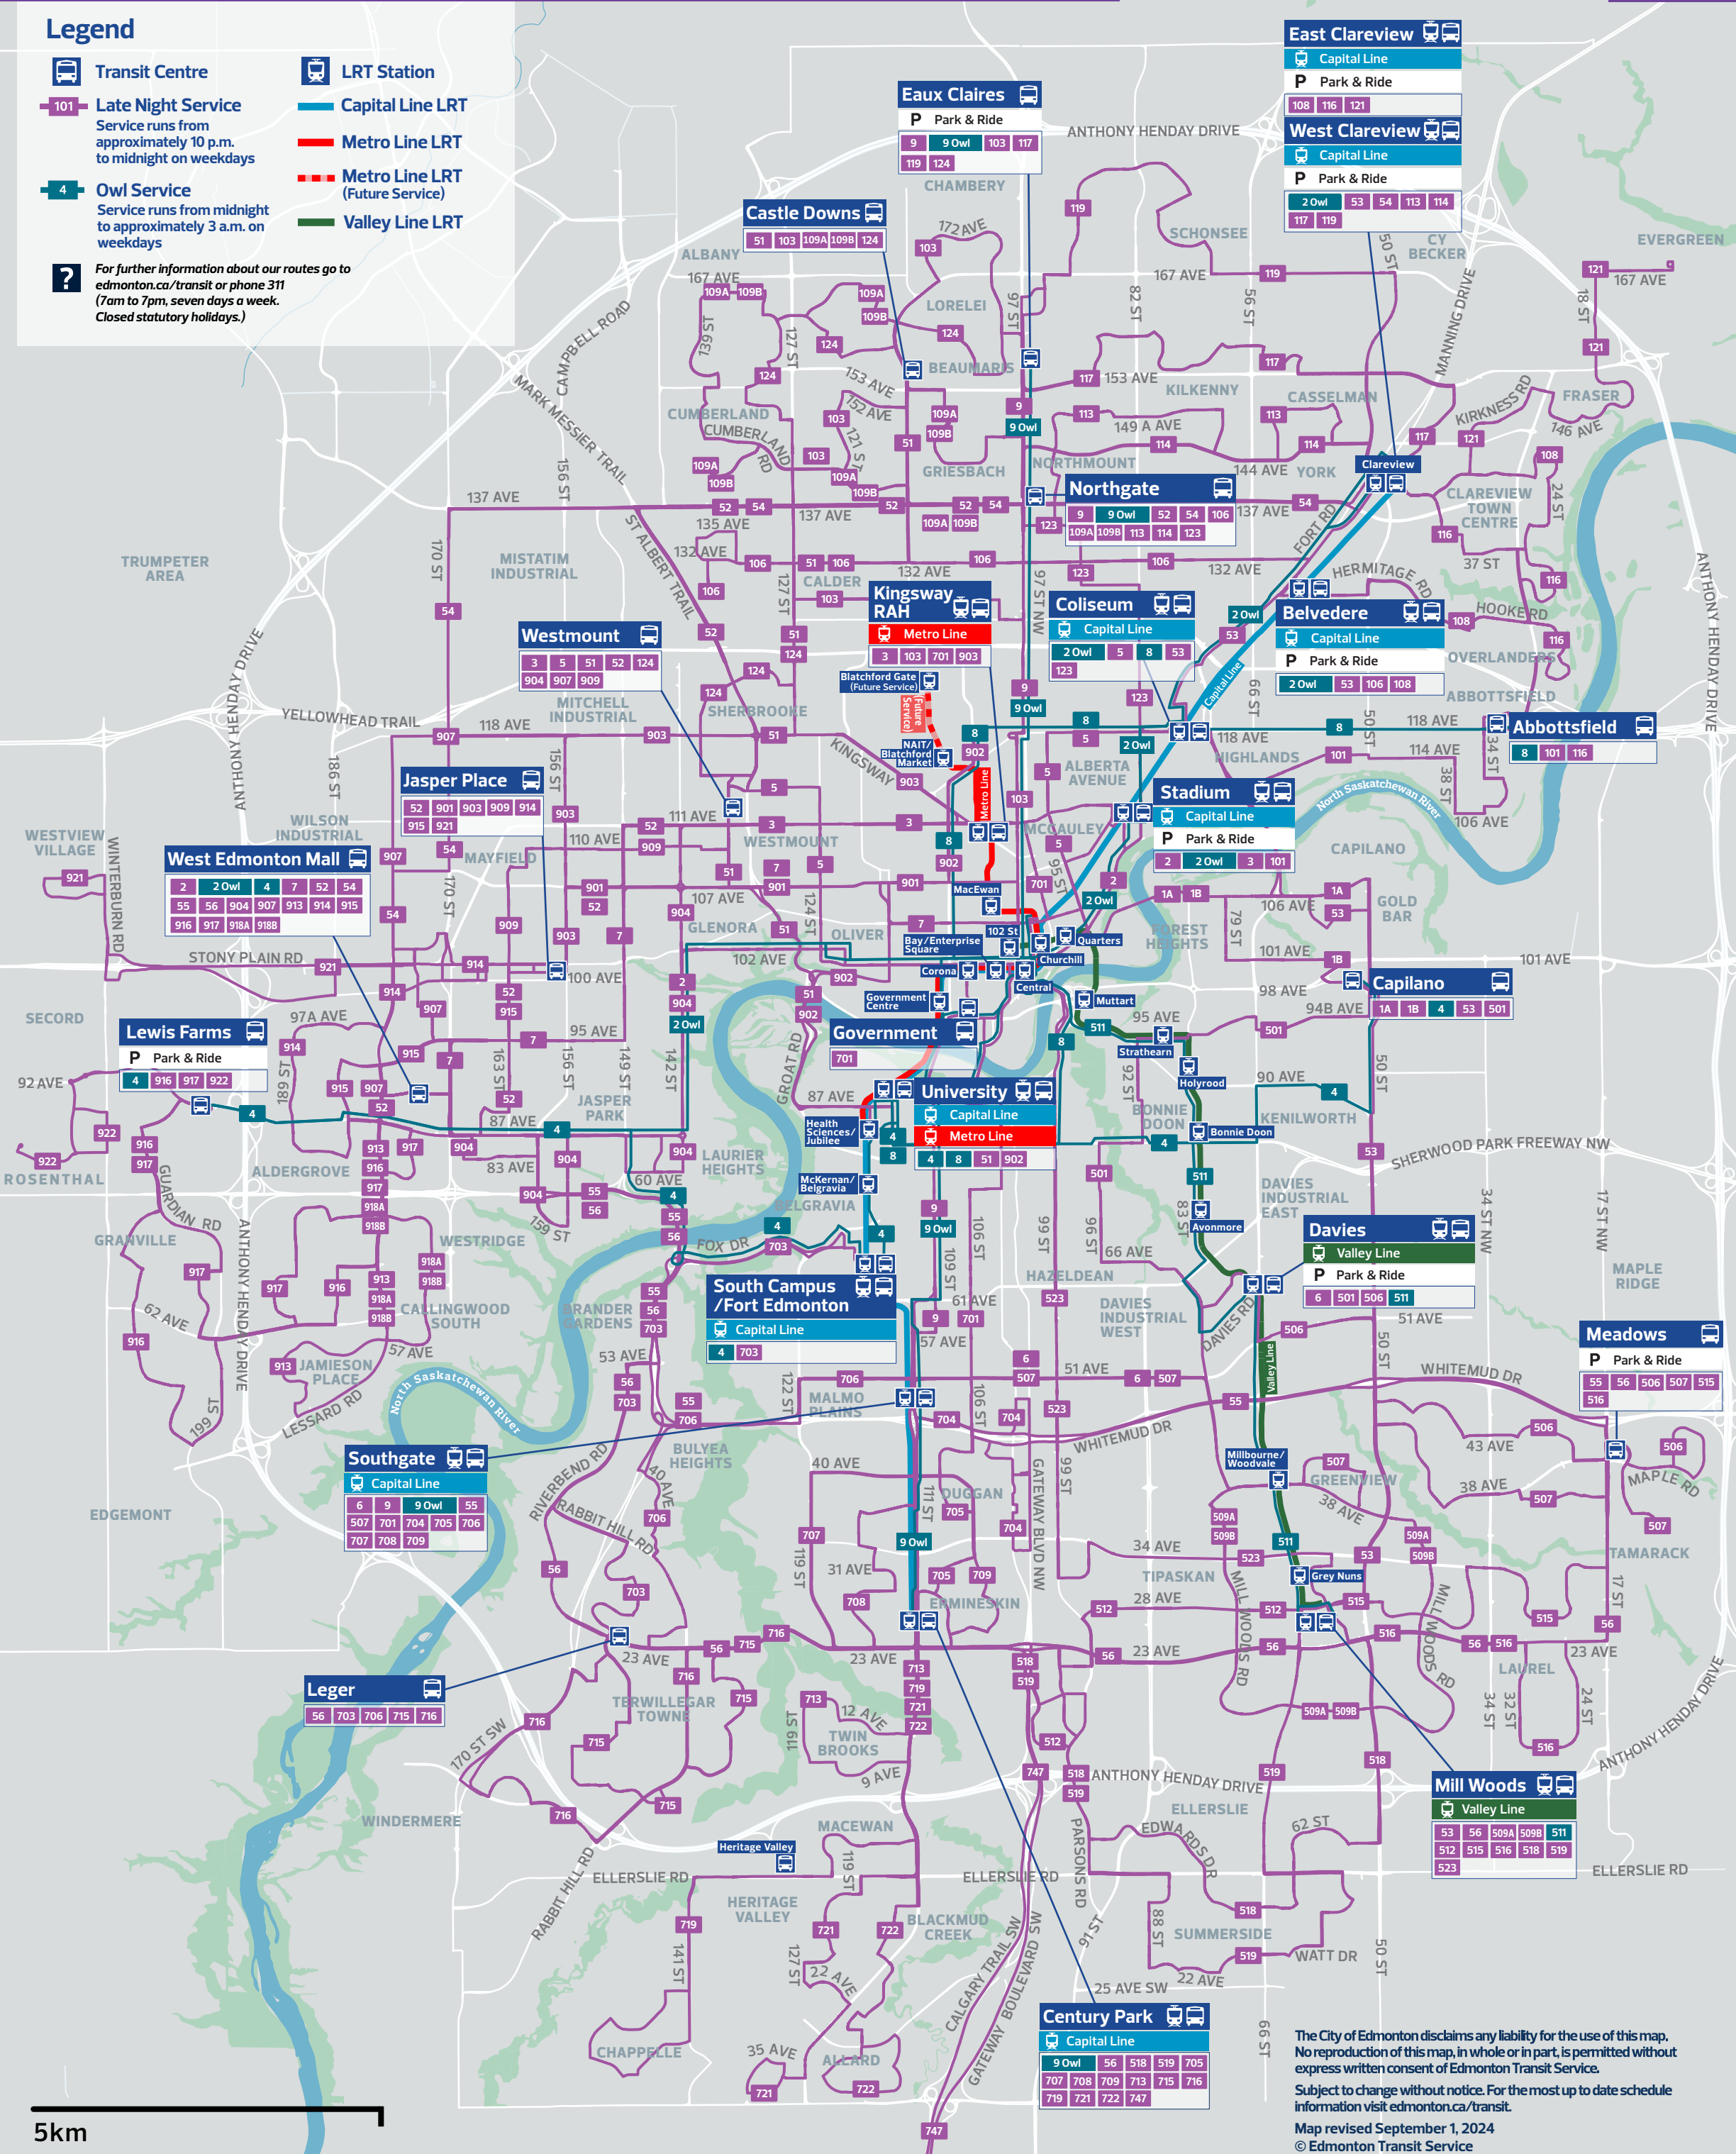

Late Night/Owl Map

Edmonton
Transit
Service

Edmonton

Legend

- Transit Centre
- LRT Station
- 101** Late Night Service
Service runs from approximately 10 p.m. to midnight on weekdays
- 4** Owl Service
Service runs from midnight to approximately 3 a.m. on weekdays
- Capital Line LRT
- Metro Line LRT
- Metro Line LRT (Future Service)
- Valley Line LRT

? For further information about our routes go to edmonton.ca/transit or phone 311 (7am to 7pm, seven days a week. Closed statutory holidays.)

East Clareview

- Capital Line
- Park & Ride
- 108 116 121

West Clareview

- Capital Line
- Park & Ride
- 2 Owl 53 54 113 114
- 117 119

Eaux Claires

- Park & Ride
- 9 9 Owl 103 117
- 119 124

Castle Downs

- 51 103 109A 109B 124

Northgate

- 9 9 Owl 52 54 106
- 109A 109B 113 114 123

Kingsway RAH

Leger

- 56 703 706 715 716

Mill Woods

- Valley Line
- 53 56 509A 509B 511
- 512 515 516 518 519
- 523

Century Park

- Capital Line
- 9 Owl 56 518 519 705
- 707 708 709 713 715 716
- 719 721 722 747

The City of Edmonton disclaims any liability for the use of this map. No reproduction of this map, in whole or in part, is permitted without express written consent of Edmonton Transit Service. Subject to change without notice. For the most up to date schedule information visit edmonton.ca/transit. Map revised September 1, 2024 © Edmonton Transit Service