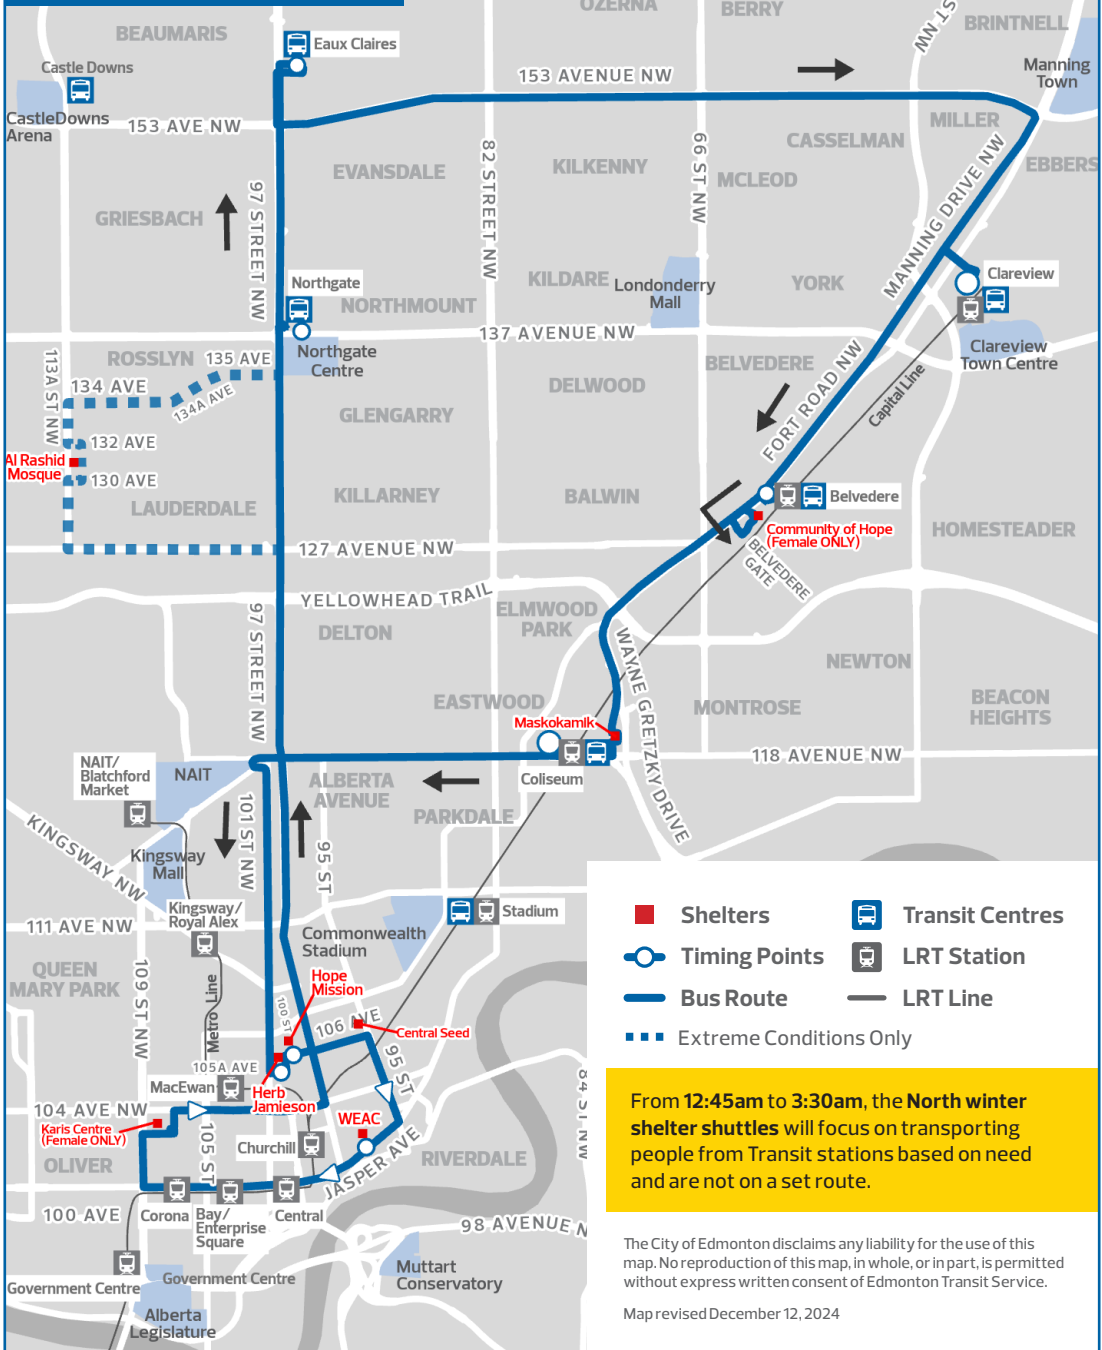

SHELTER SHUTTLE NORTH

The City of Edmonton disclaims any liability for the use of this map. No reproduction of this map, in whole, or in part, is permitted without express written consent of Edmonton Transit Service.