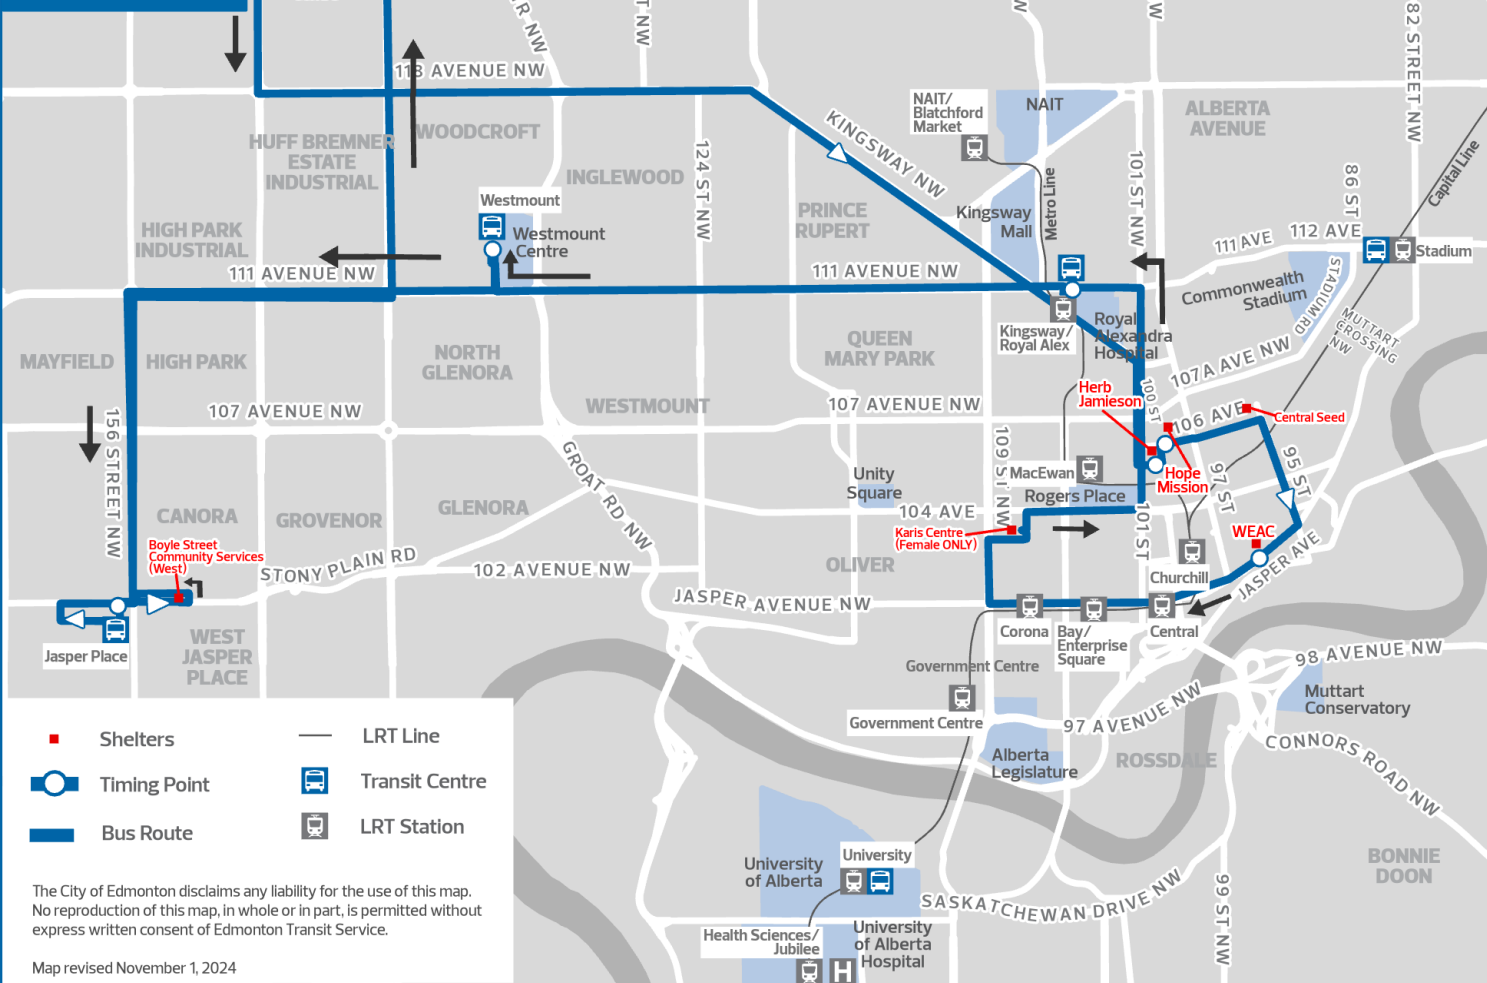

Extreme Weather Shelter Shuttle West

- Shelters
- Timing Point
- ▬ Bus Route
- LRT Line
- Transit Centre
- LRT Station

The City of Edmonton disclaims any liability for the use of this map. No reproduction of this map, in whole or in part, is permitted without express written consent of Edmonton Transit Service.