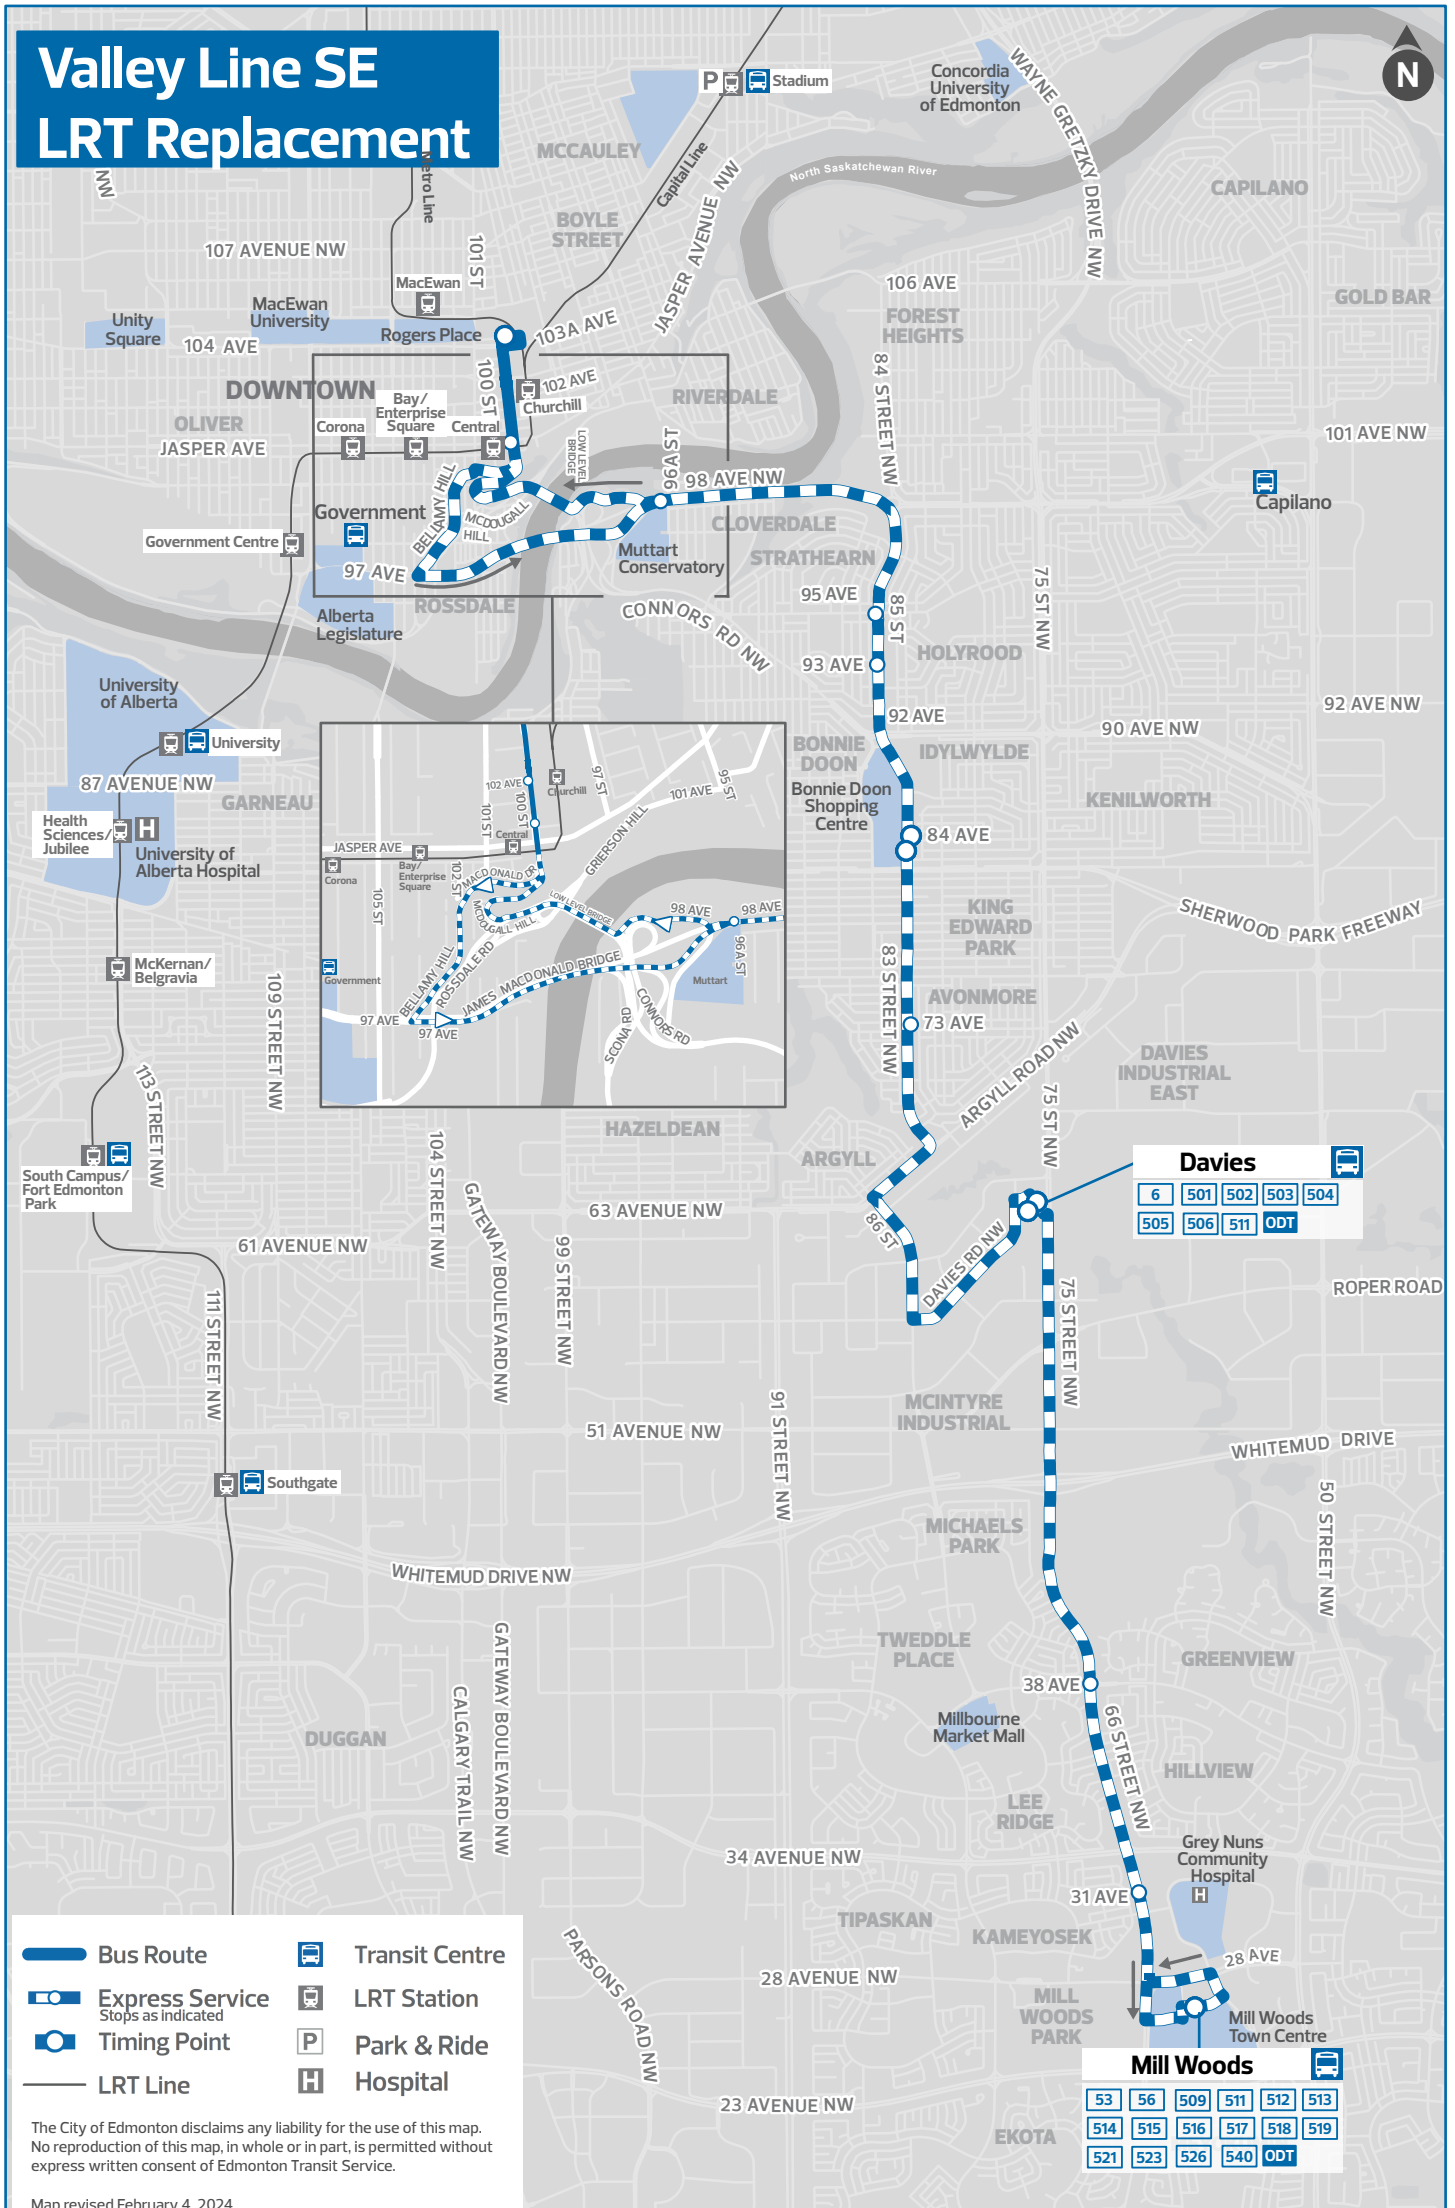

Valley Line SE LRT Replacement

The City of Edmonton disclaims any liability for the use of this map. No reproduction of this map, in whole or in part, is permitted without express written consent of Edmonton Transit Service.