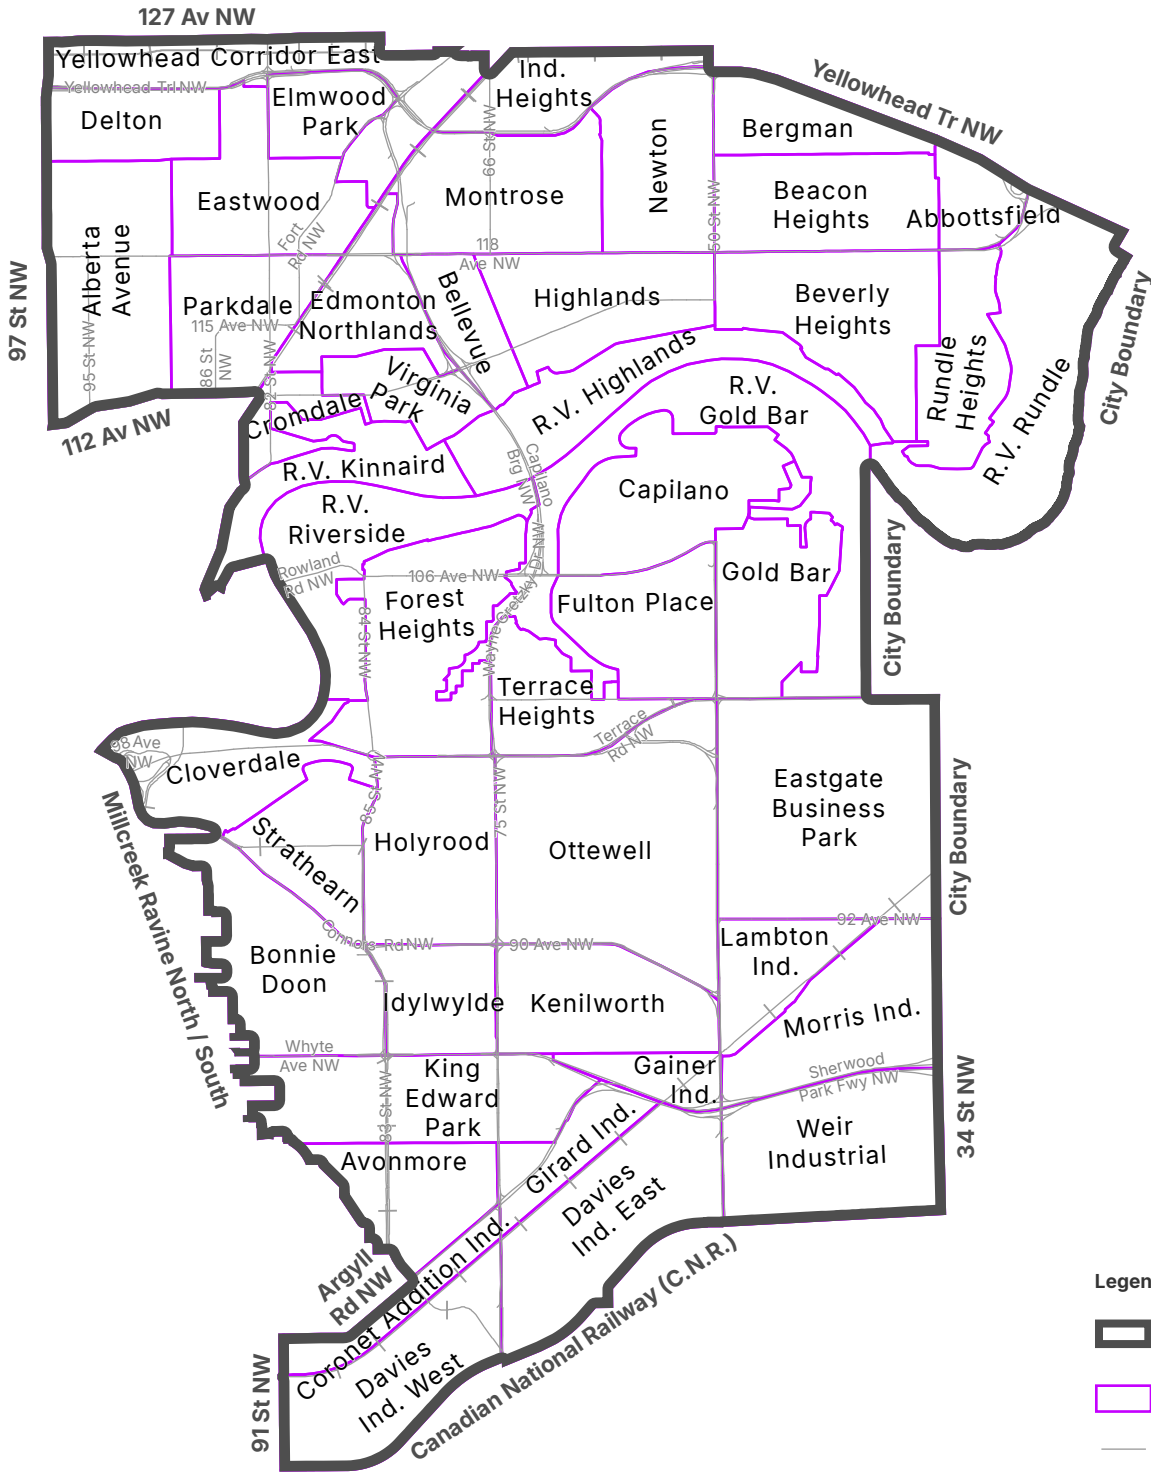

Métis

- Legend**
- Edmonton City Wards
 - Neighbourhood Boundary
 - Railway
 - Arterial Roads
 - Ind. Industrial
 - R.V. River Valley

Map compiled by:
 Edmonton Elections, City of
 Edmonton

The City of Edmonton disclaims any
 liability for the use of this map.

Map Revised: November 21, 2024

Ward Boundaries in Effect For 2025 Edmonton Election