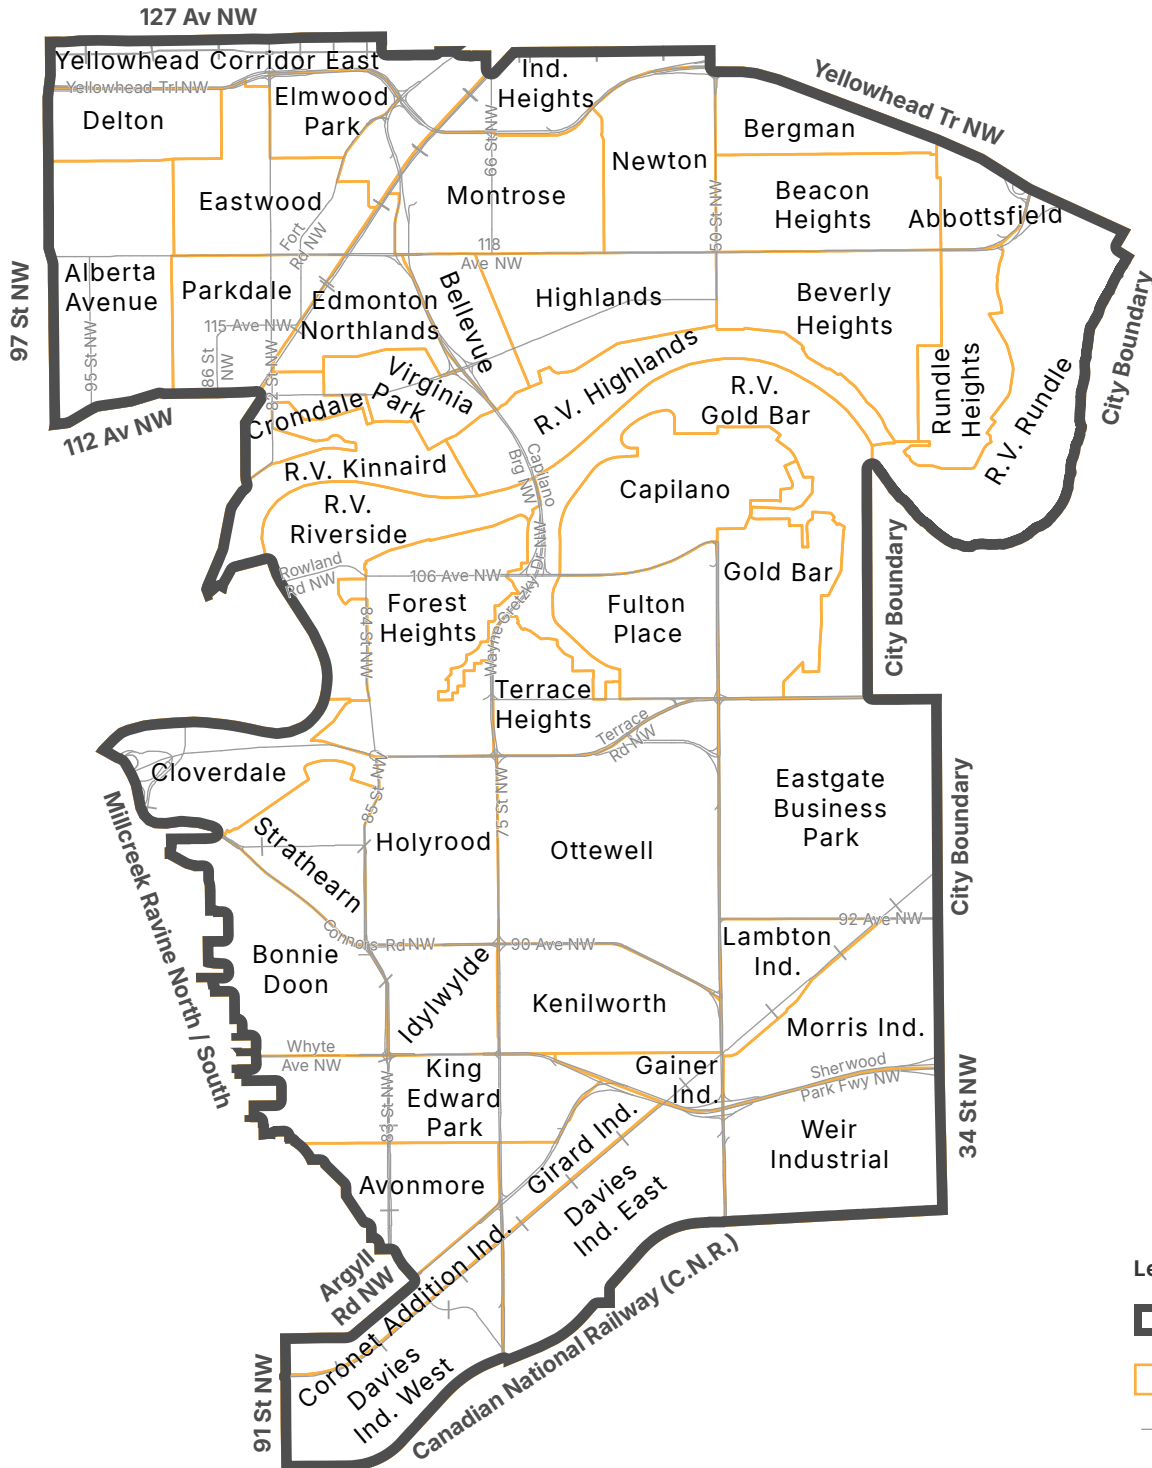

# Ward Métis

- Legend**
-  Edmonton City Wards
  -  Neighbourhood Boundary
  -  Railway
  -  Arterial Roads
  - Ind. Industrial
  - R.V. River Valley

Map compiled by:  
 Edmonton Elections, City of  
 Edmonton  
 The City of Edmonton disclaims any  
 liability for the use of this map.  
 Map Revised: December 02, 2024

**Ward Boundaries in Effect For  
 2025 Edmonton Election**