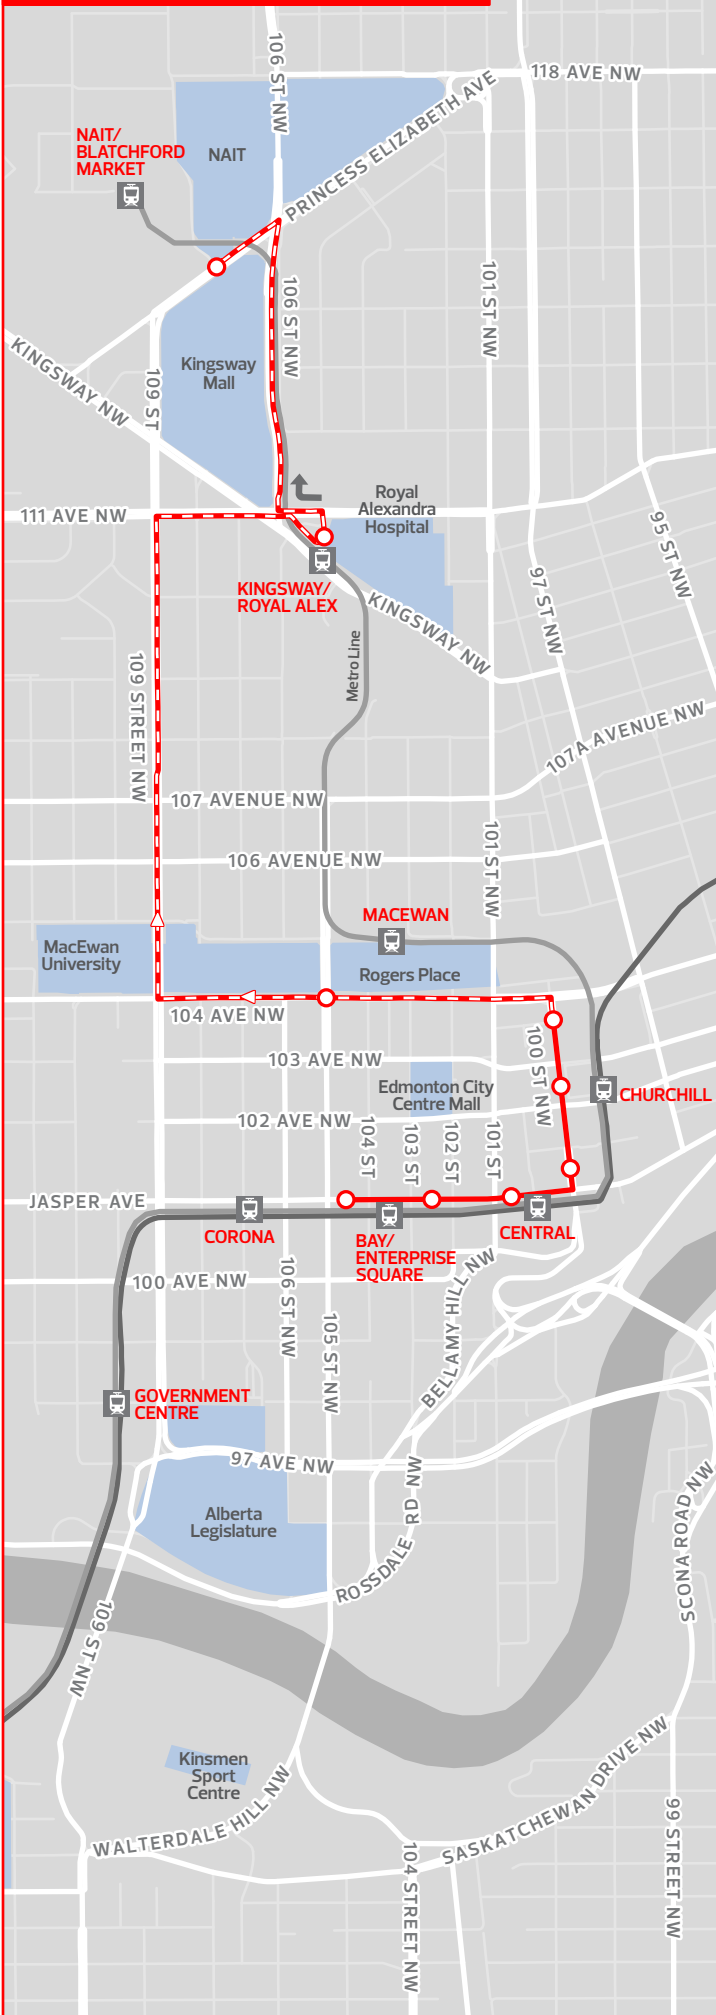

Northbound Route

Metro Line Replacement Service

Southbound Route

- Bus Route
- Express Service
- Timing Point
- LRT Station

The City of Edmonton disclaims any liability for the use of this map. No reproduction of this map, in whole or in part, is permitted without express written consent of Edmonton Transit Service.

Map revised January 20, 2024