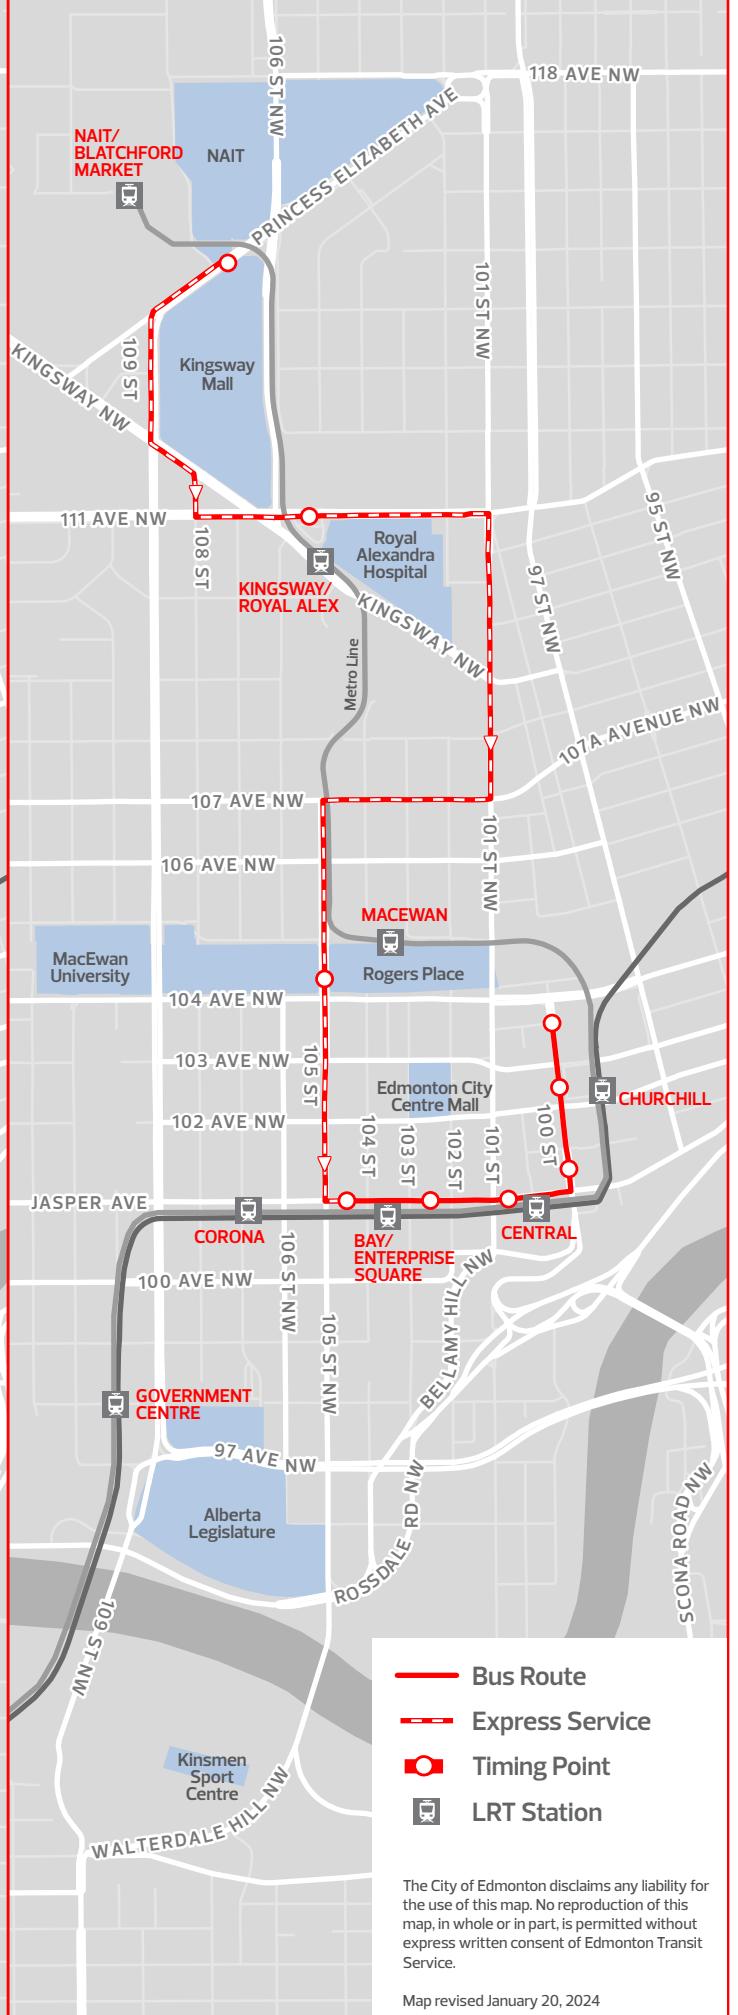

Northbound Route

Metro Line Replacement Service

Southbound Route

- Bus Route
- Express Service
- Timing Point
- LRT Station

The City of Edmonton disclaims any liability for the use of this map. No reproduction of this map, in whole or in part, is permitted without express written consent of Edmonton Transit Service.

Map revised January 20, 2024