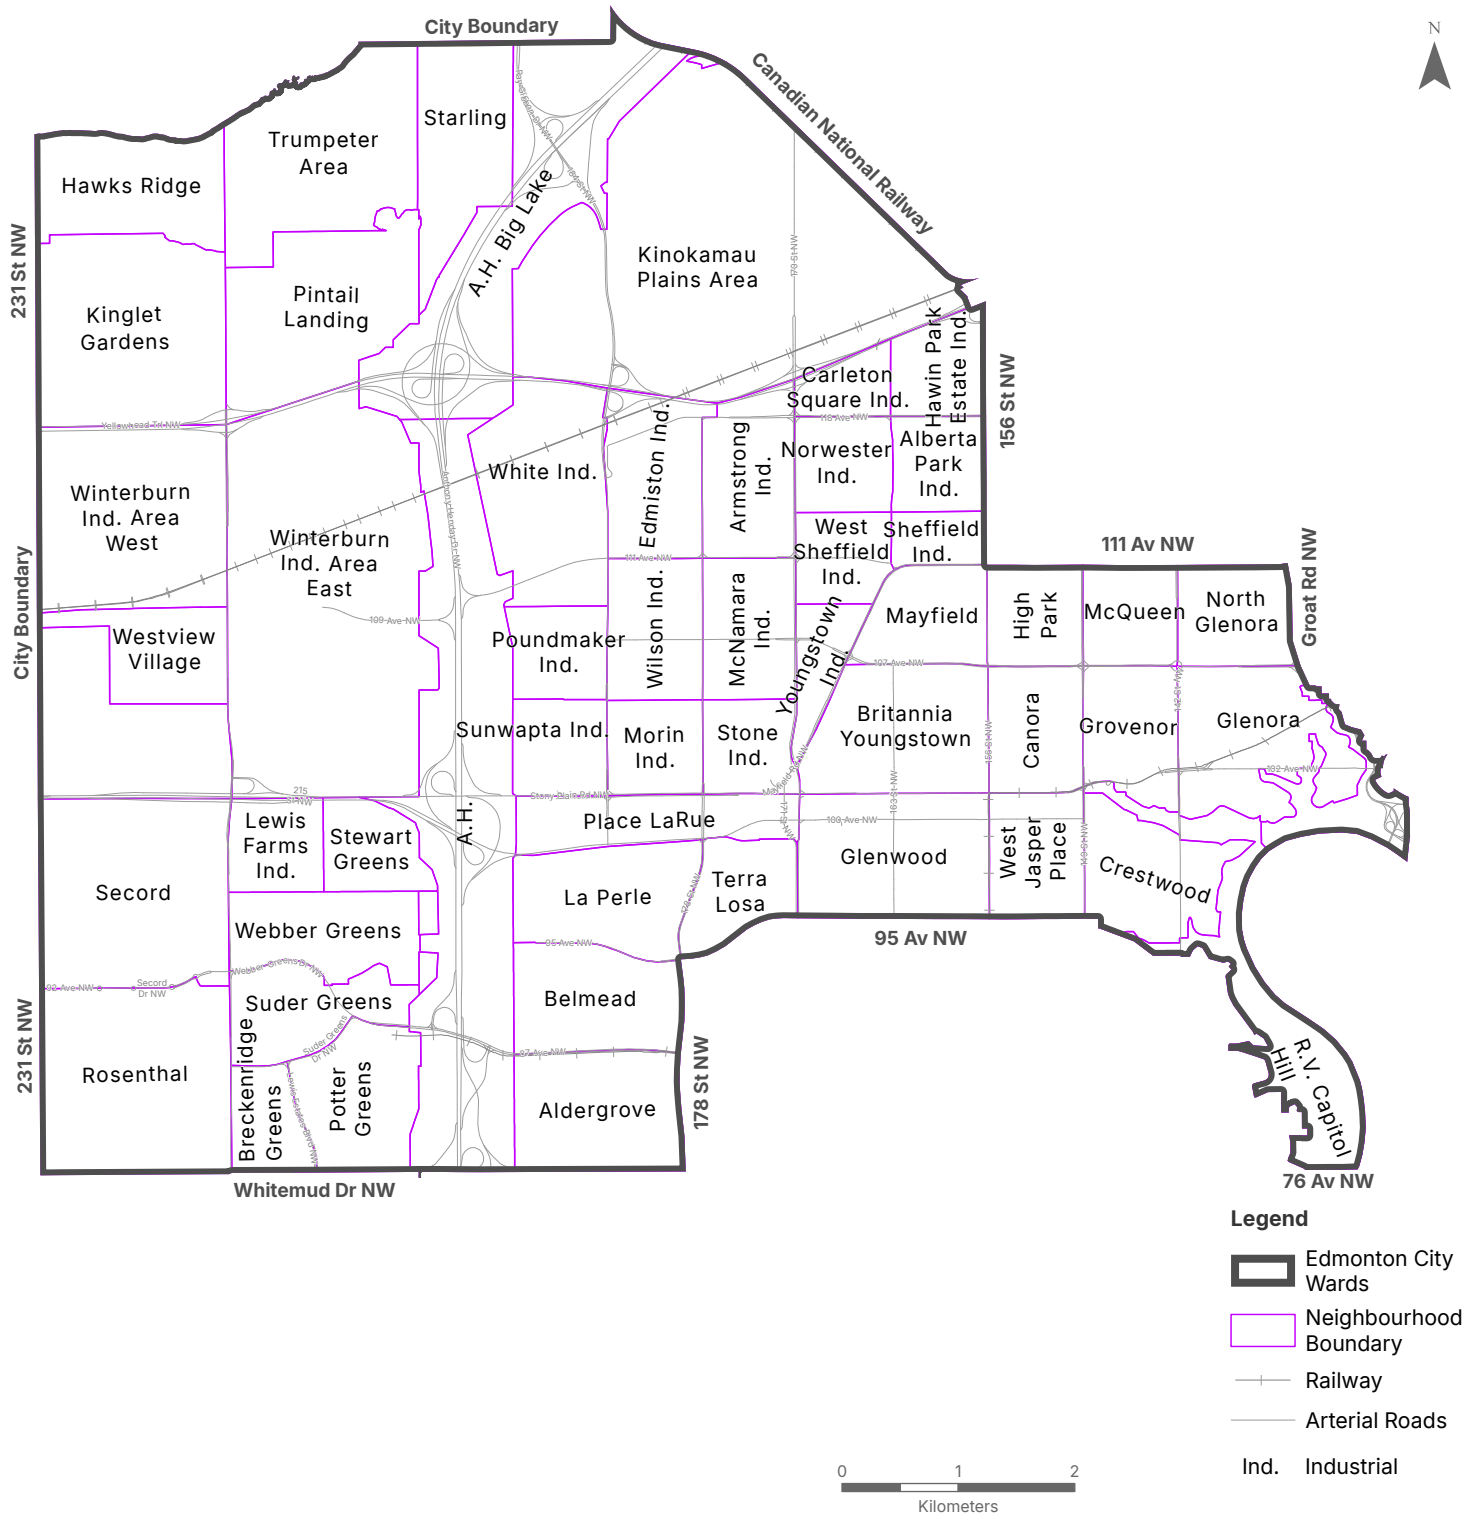

# Nakota Isga

Map compiled by:  
 Edmonton Elections, City of  
 Edmonton

The City of Edmonton disclaims any  
 liability for the use of this map.

Map Revised: November 21, 2024

### Ward Boundaries in Effect For 2025 Edmonton Election