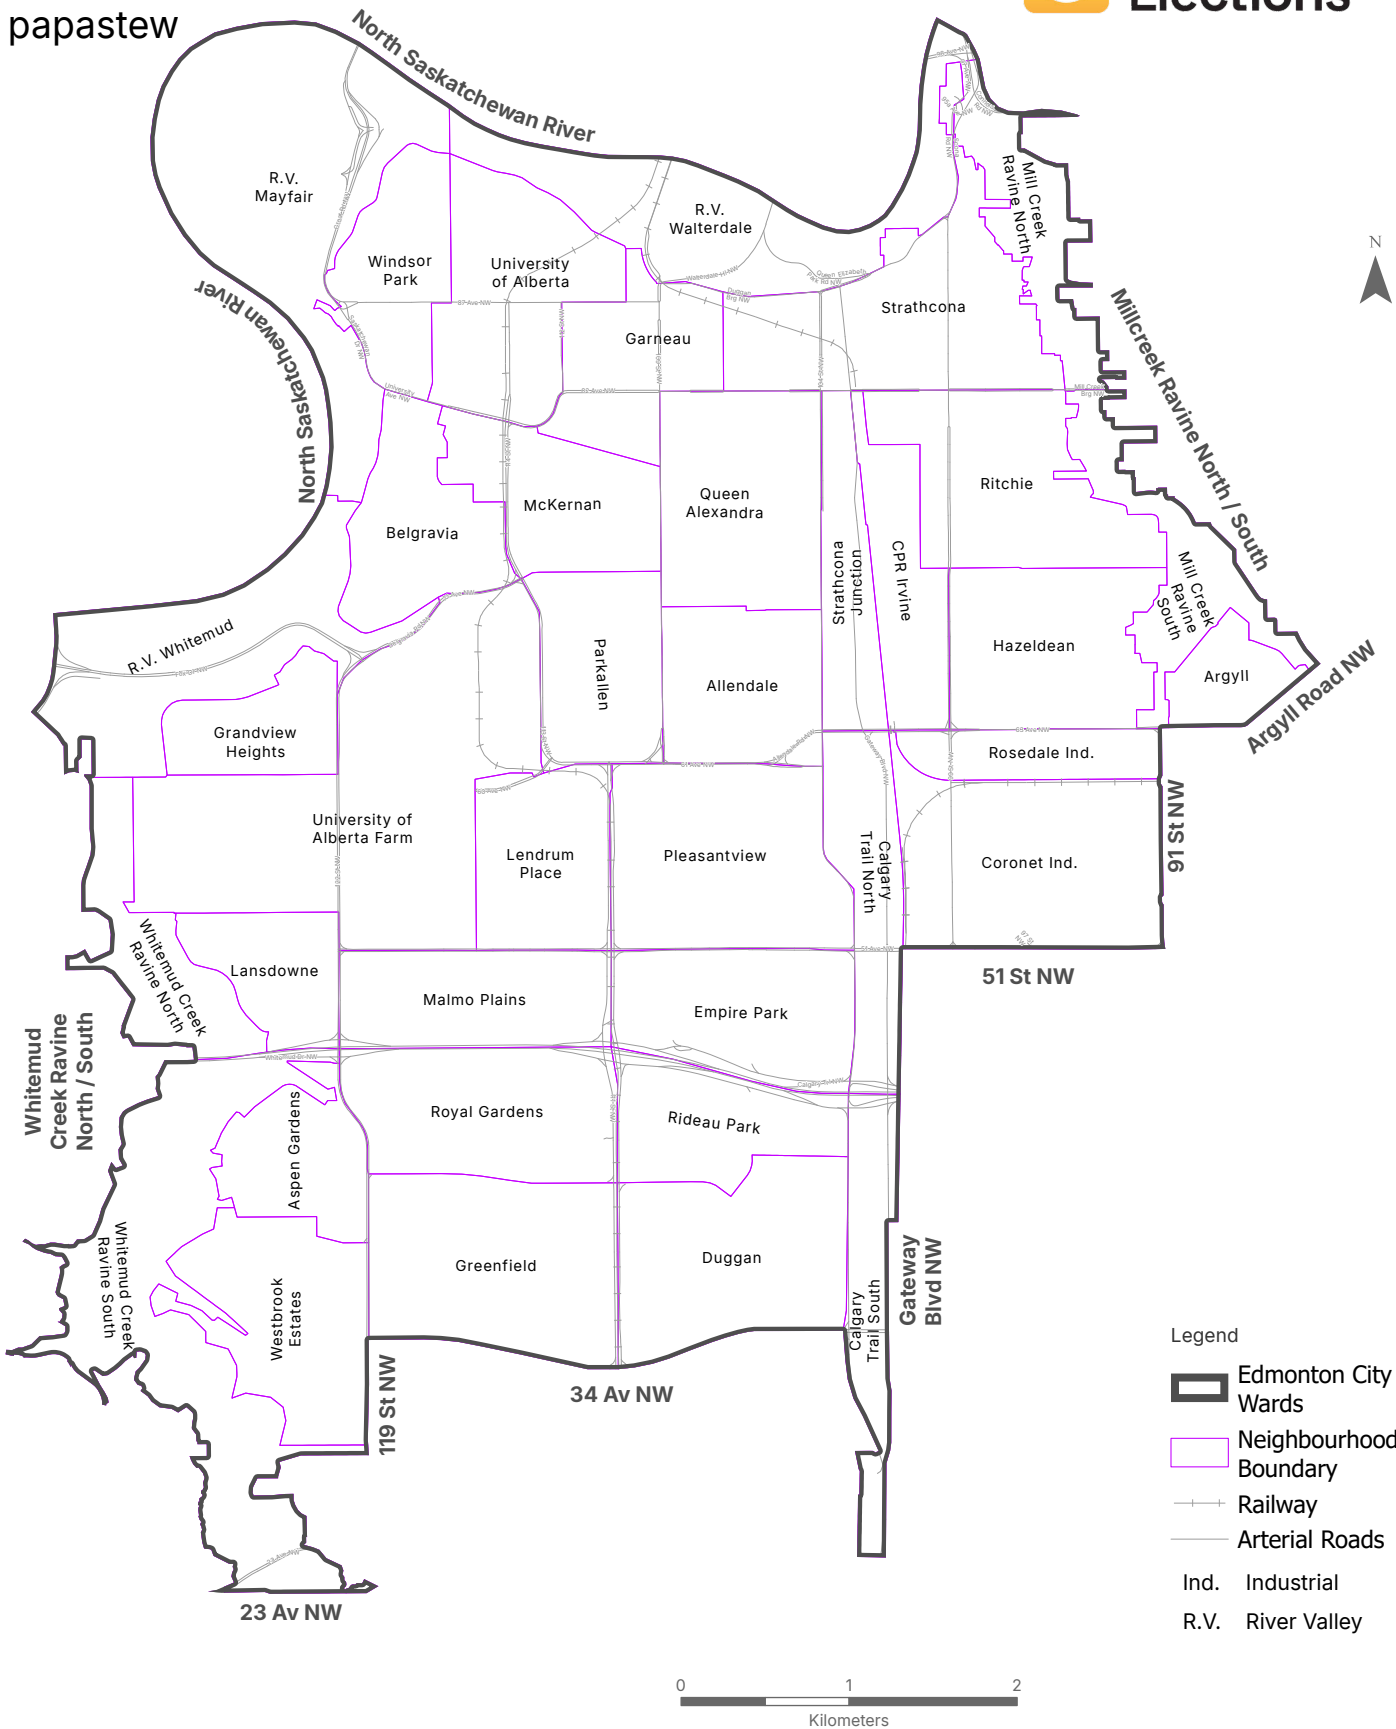

papastew

Map compiled by:
Edmonton Elections, City of
Edmonton

The City of Edmonton disclaims any
liability for the use of this map.

Map Revised: November 20, 2024

**Ward Boundaries in Effect For
2025 Edmonton Election**