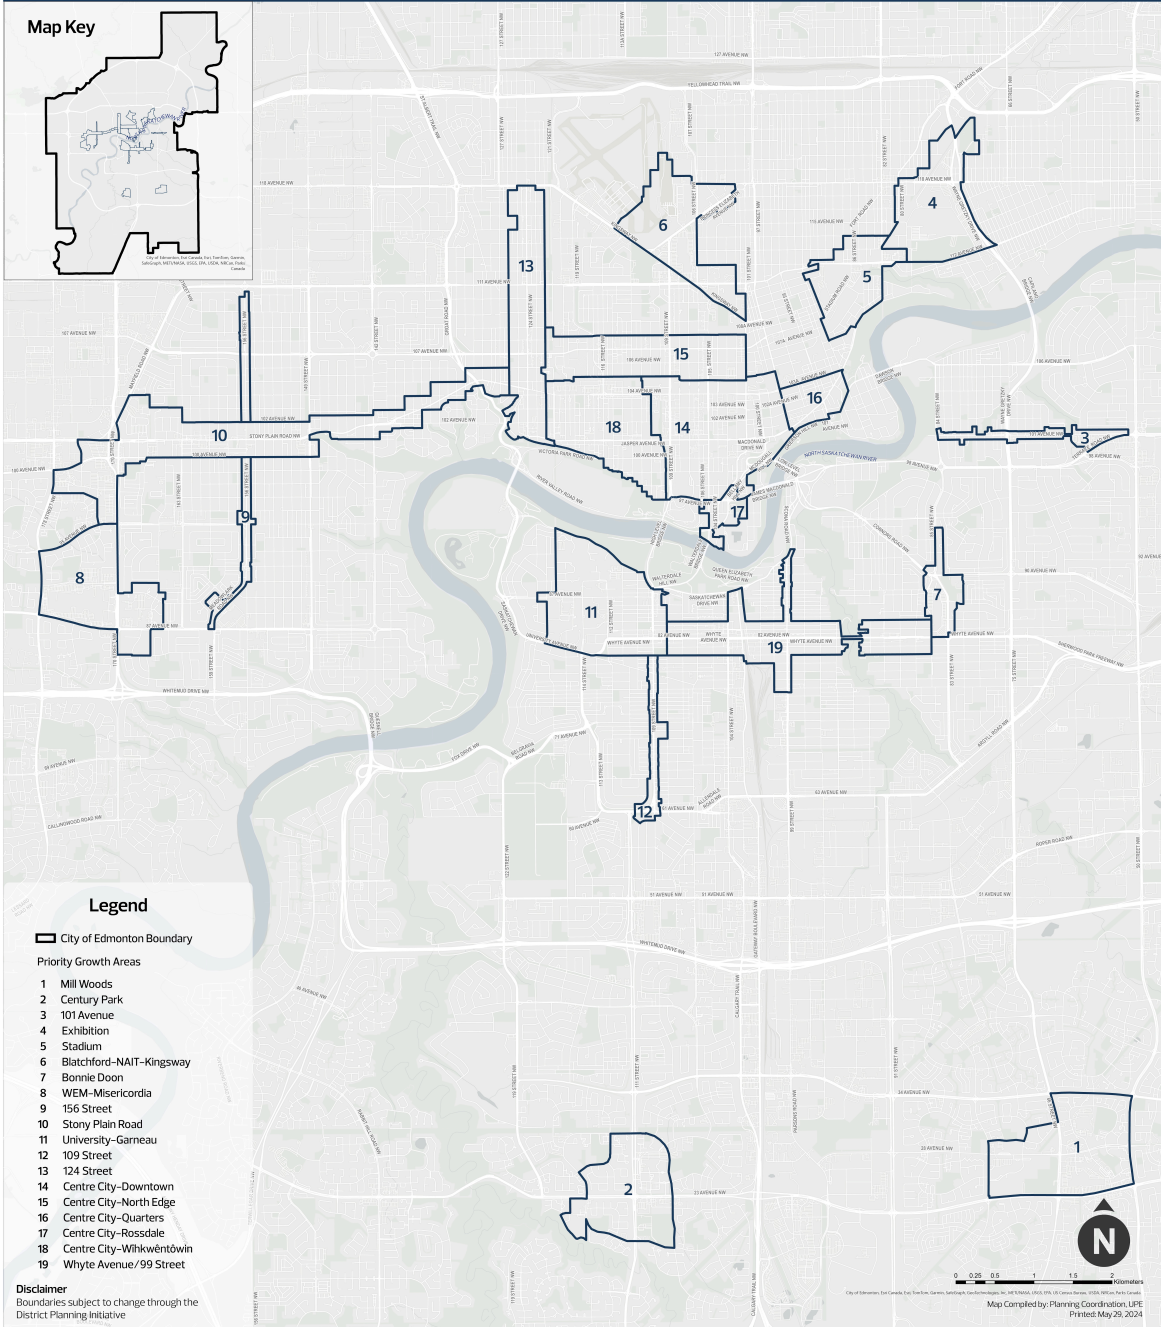

Priority Growth Areas (PGA)

Map Key

Legend

City of Edmonton Boundary

Priority Growth Areas

- 1 Mill Woods
- 2 Century Park
- 3 101 Avenue
- 4 Exhibition
- 5 Stadium
- 6 Blatchford-NAIT-Kingsway
- 7 Bonnie Doon
- 8 WEM-Misericordia
- 9 156 Street
- 10 Stony Plain Road
- 11 University-Graveau
- 12 109 Street
- 13 124 Street
- 14 Centre City-Downtown
- 15 Centre City-North Edge
- 16 Centre City-Quarters
- 17 Centre City-Rossdale
- 18 Centre City-Wilkwentówin
- 19 Whyte Avenue/99 Street

0 0.25 0.5 1 1.5 2 Kilometers

Map Compiled by: Planning Coordination LPE
Printed: May 29, 2024