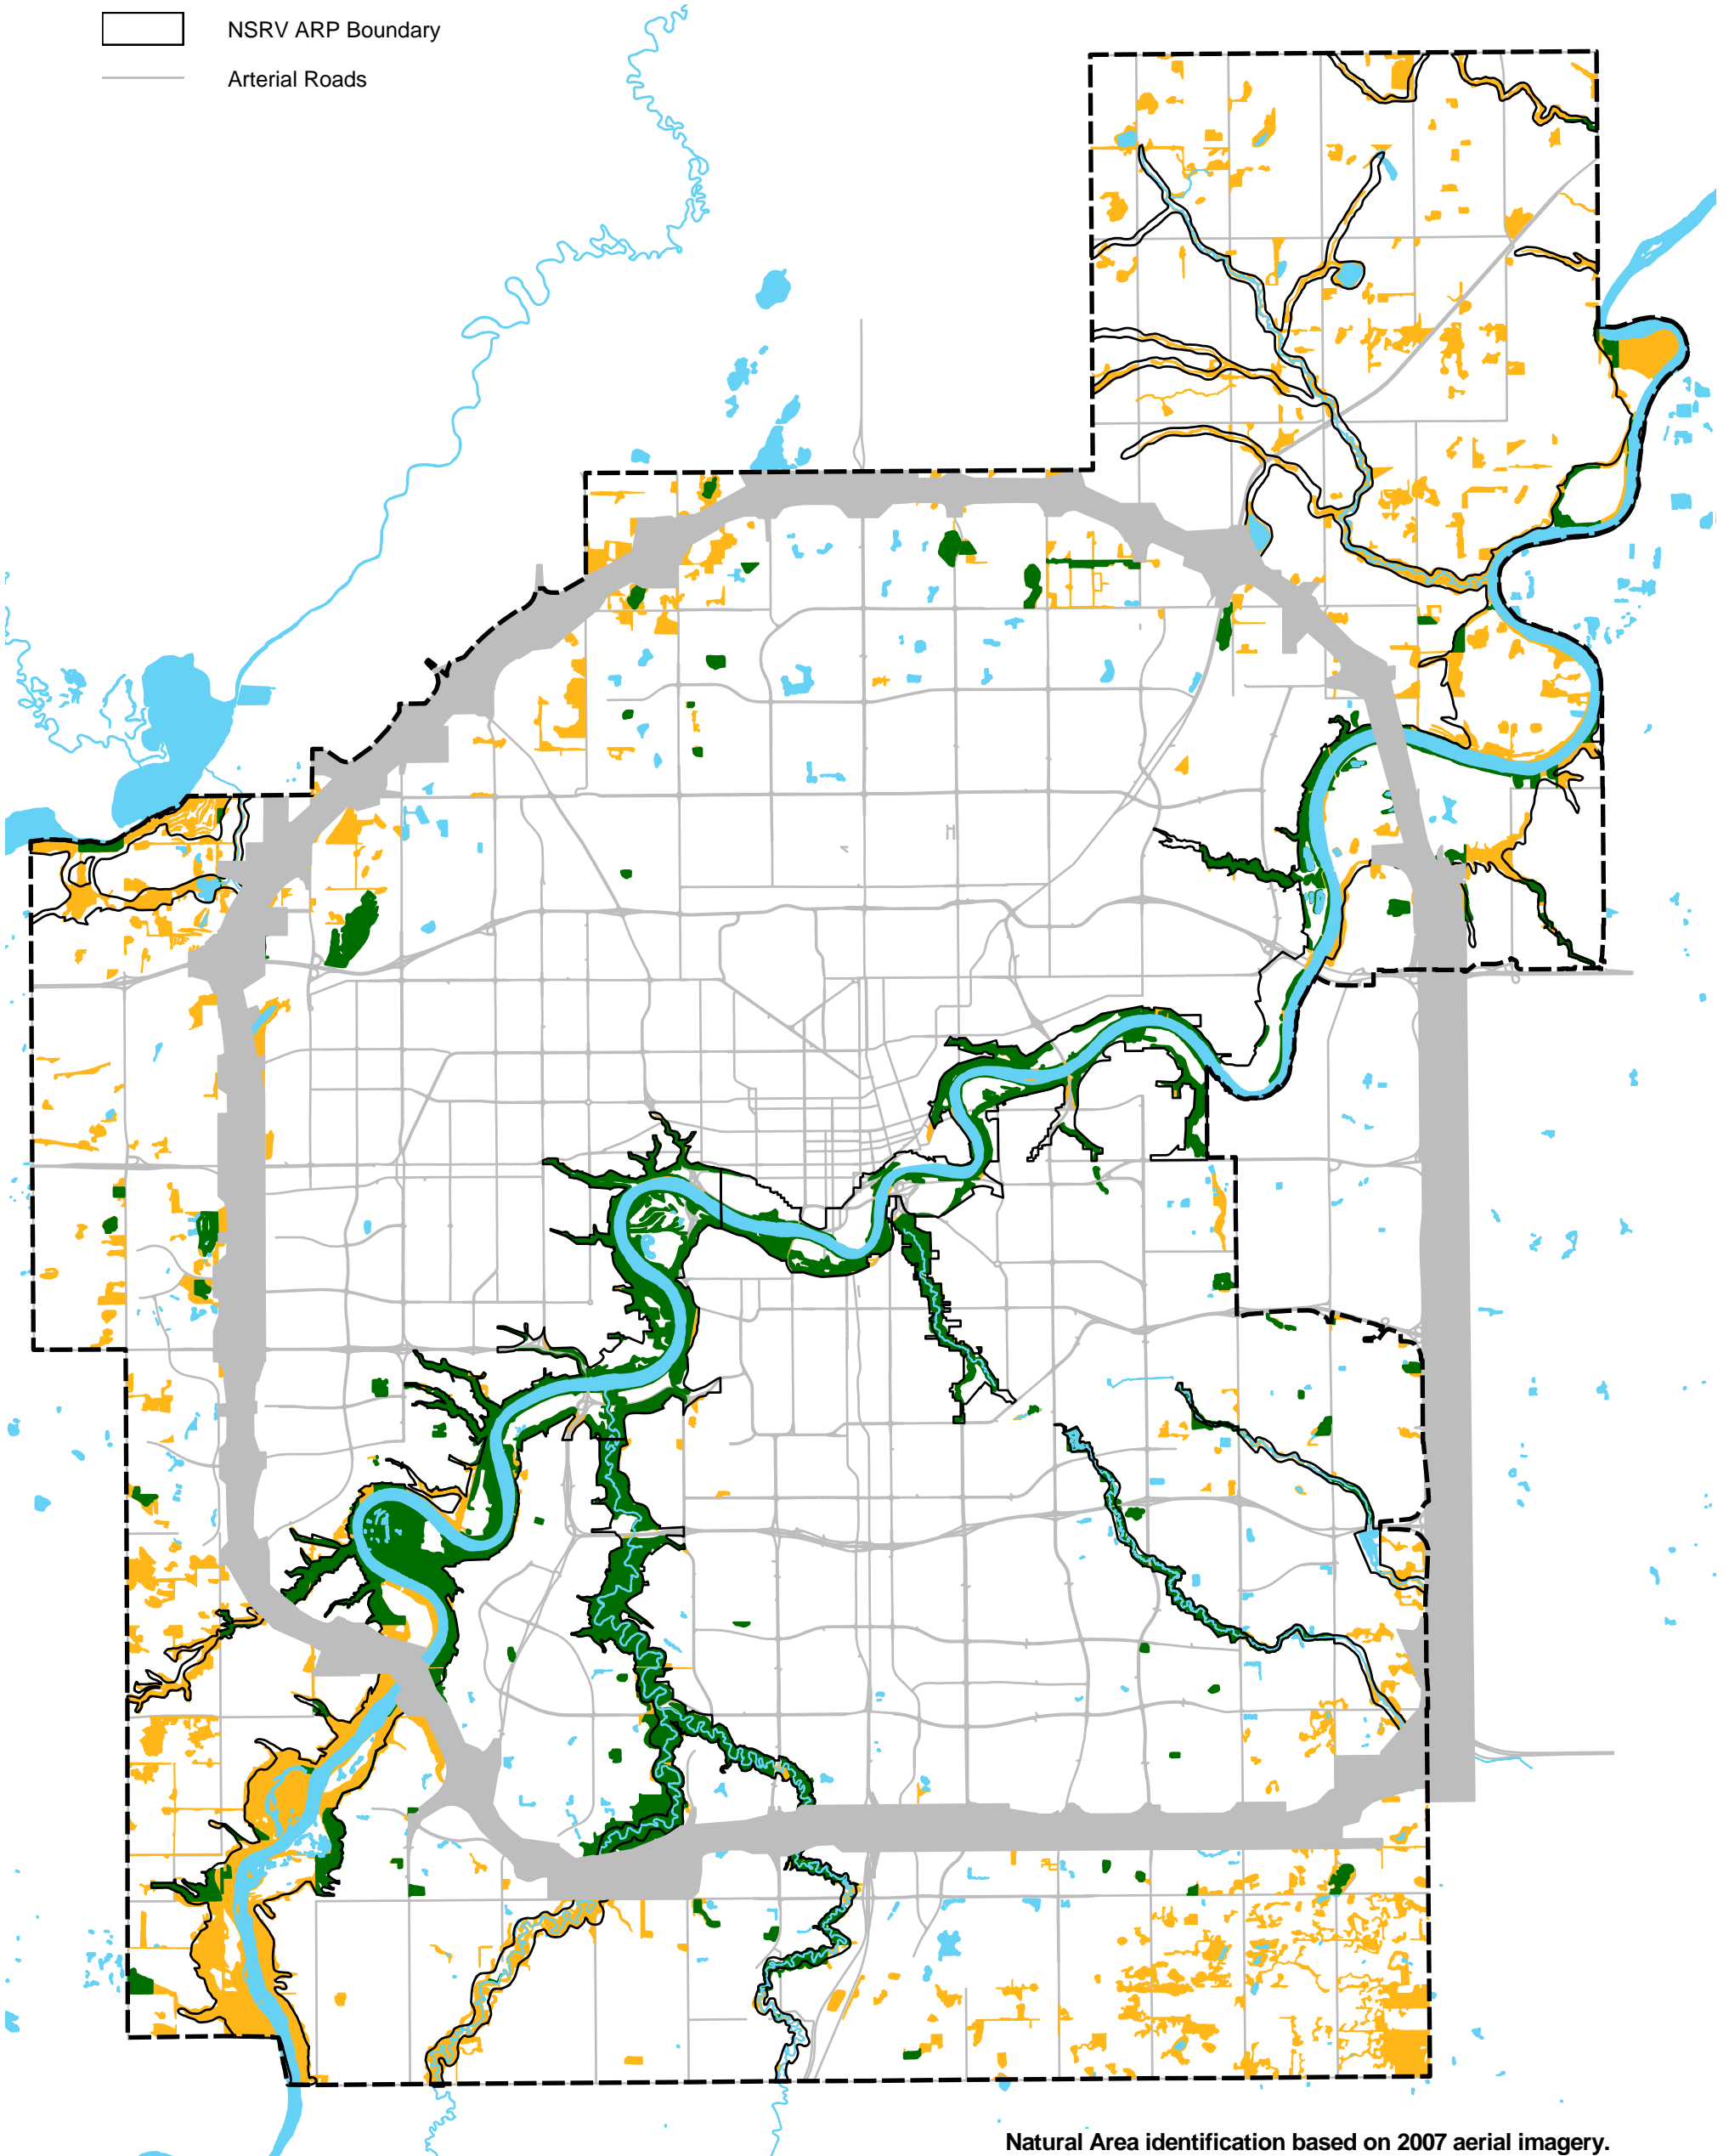

# Edmonton Natural Areas

## Legend

- Protected Natural Areas
- Unprotected Natural Areas
- Water Bodies
- TUC
- City Boundary
- NSRV ARP Boundary
- Arterial Roads

Natural Area identification based on 2007 aerial imagery.