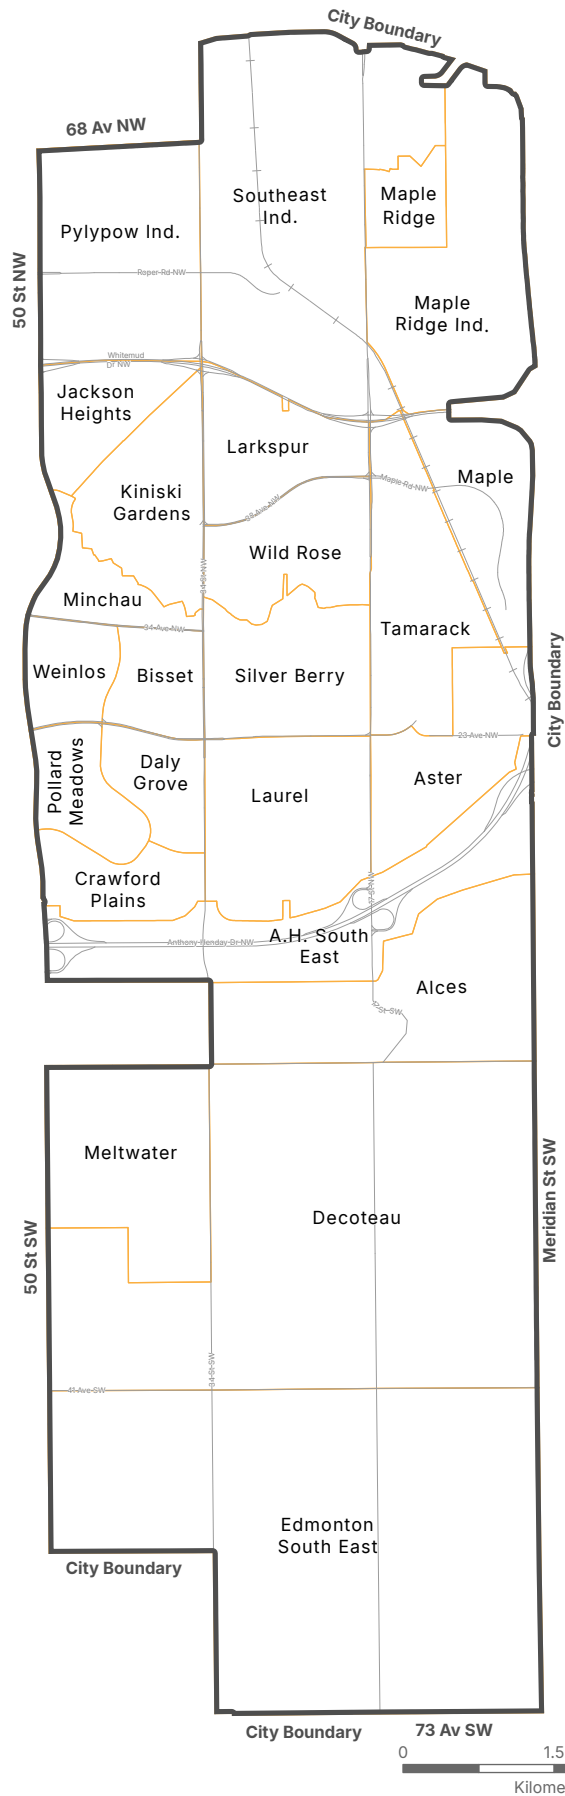

Ward Sspomitapi

Legend

-  Edmonton City Wards
-  Neighbourhood Boundary
-  Railway
-  Arterial Roads
- A.H. Anthony Henday
- Ind. Industrial

Map compiled by:
Edmonton Elections, City of
Edmonton

The City of Edmonton disclaims any
liability for the use of this map.

Map Revised: December 03, 2024

**Ward Boundaries in Effect For
2025 Edmonton Election**