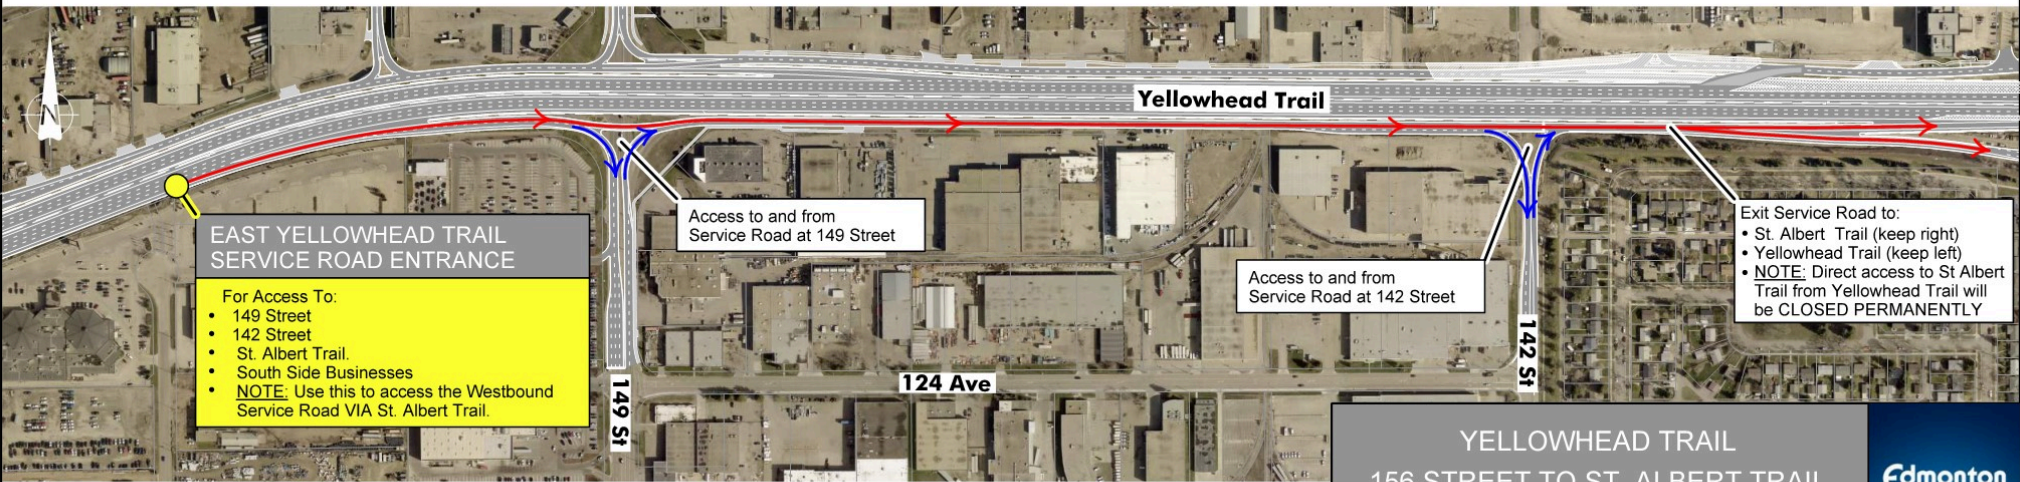

WEST YELLOWHEAD TRAIL SERVICE ROAD ENTRANCE

- For Access To:
- 151 Street
 - 156 Street
 - North Side Businesses
 - **NOTE:** NO access to 149 Street

WEST YELLOWHEAD TRAIL SERVICE ROAD ENTRANCE

- For Access To:
- 143 Street
 - 149 Street
 - 156 Street
 - North Side Businesses

Exit Service Road to:

- 156 Street (keep right)
- Yellowhead Trail (keep left)

Access to and from Service Road at 149 Street

St Albert Trail to Westbound Yellowhead Trail

Yellowhead Trail

WESTBOUND ONE-WAY SERVICE ROAD

EAST YELLOWHEAD TRAIL SERVICE ROAD ENTRANCE

- For Access To:
- 149 Street
 - 142 Street
 - St. Albert Trail
 - South Side Businesses
 - **NOTE:** Use this to access the Westbound Service Road VIA St. Albert Trail.

Access to and from Service Road at 149 Street

Access to and from Service Road at 142 Street

Exit Service Road to:

- St. Albert Trail (keep right)
- Yellowhead Trail (keep left)
- **NOTE:** Direct access to St Albert Trail from Yellowhead Trail will be CLOSED PERMANENTLY