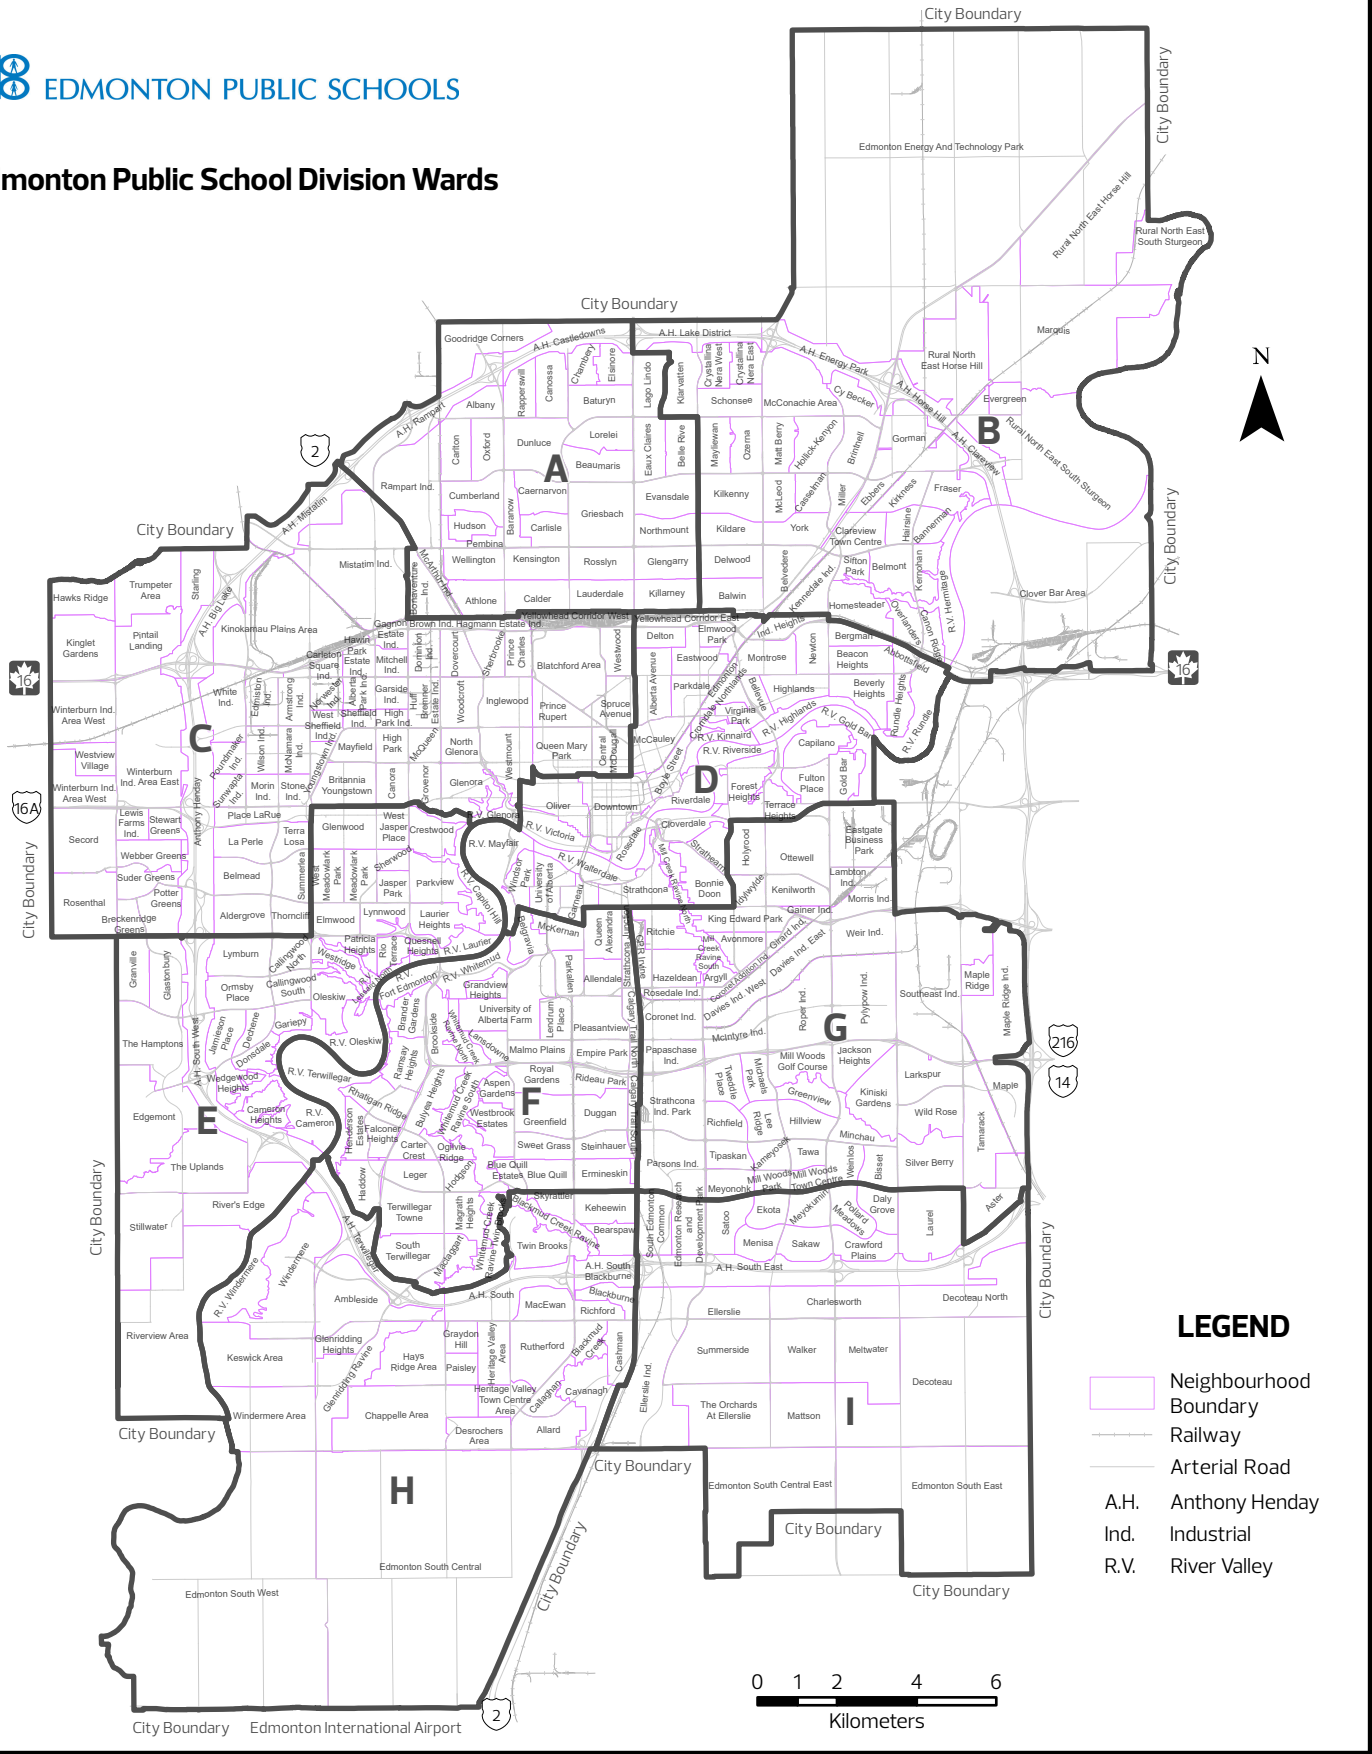

Edmonton Public School Division Wards

LEGEND

-  Neighbourhood Boundary
-  Railway
-  Arterial Road
- A.H. Anthony Henday
- Ind. Industrial
- R.V. River Valley

Map compiled by:
Edmonton Elections
City of Edmonton

WARD BOUNDARIES IN EFFECT FOR 2021 EDMONTON ELECTION

The City of Edmonton disclaims any liability for the use of this map.

Map Revised: 2021-04-16