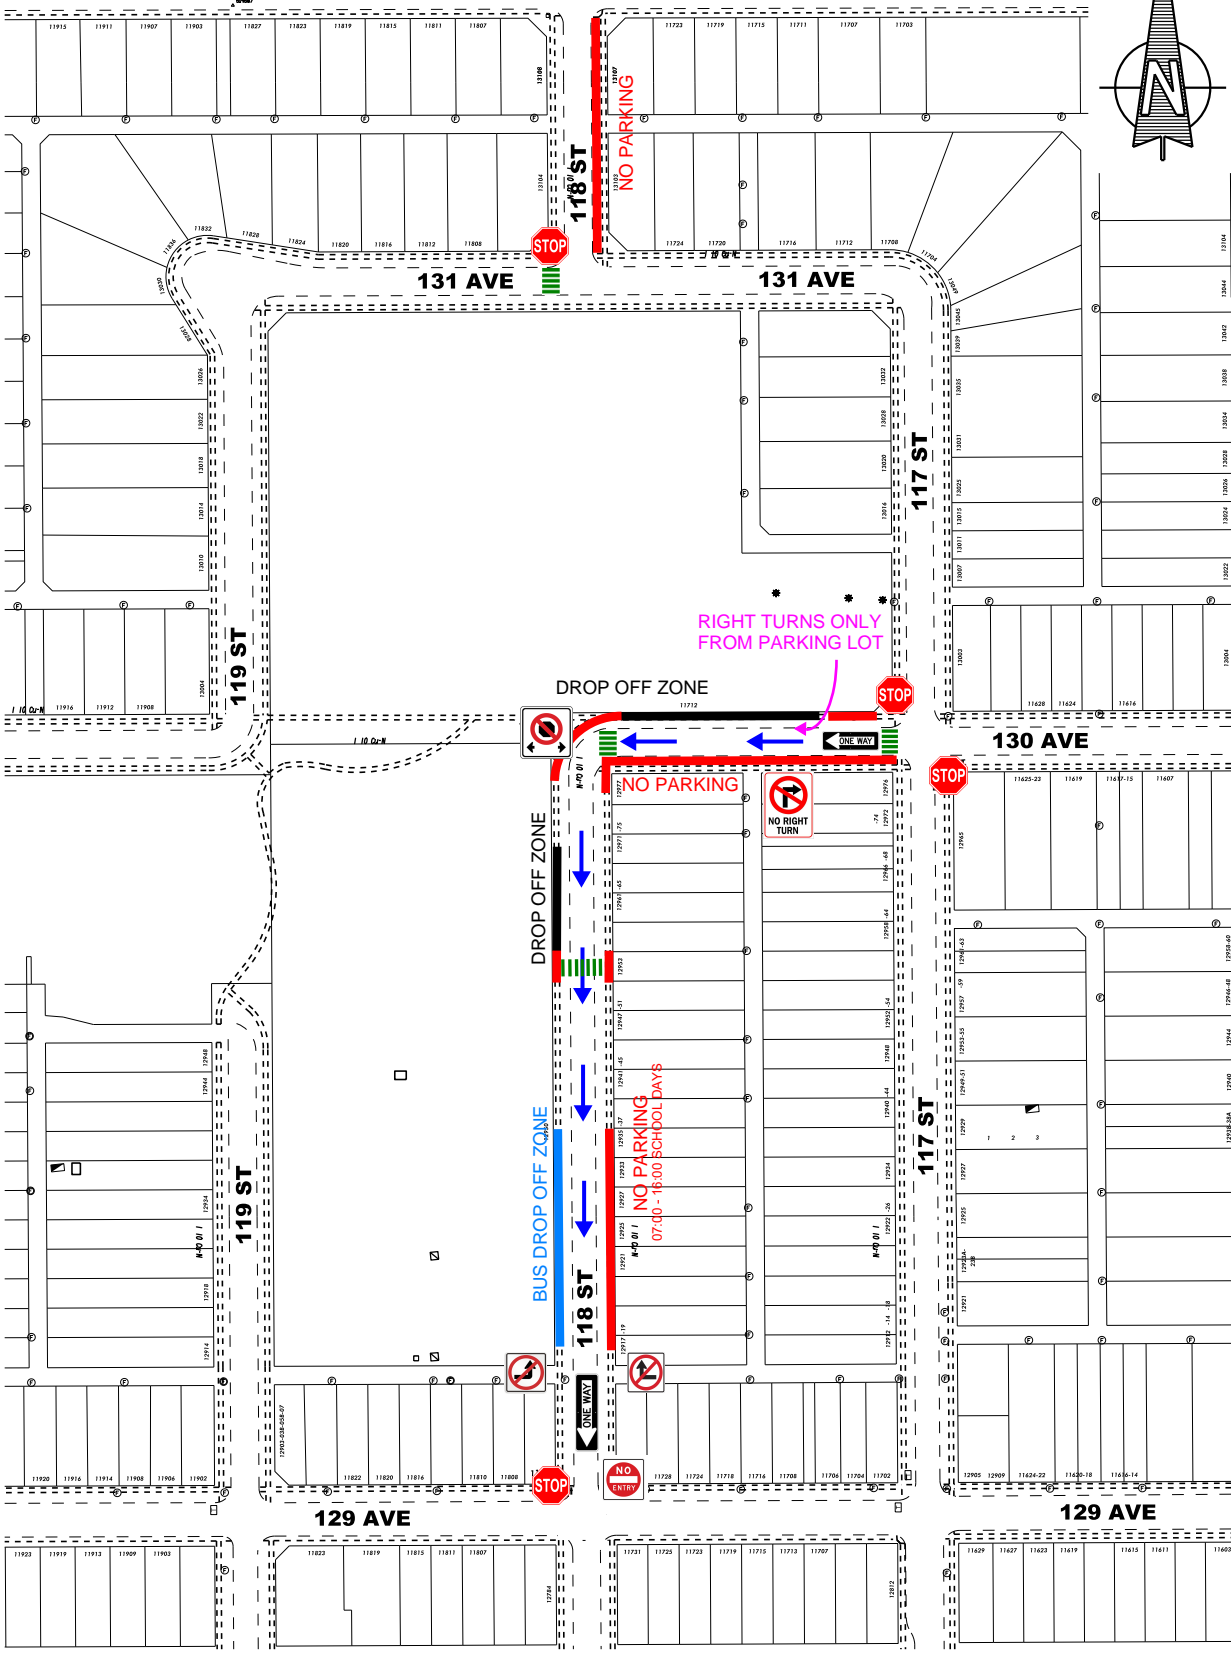

132 AVE

132 AVE

NO PARKING

STOP

131 AVE

131 AVE

118 ST

117 ST

119 ST

DROP OFF ZONE

STOP

130 AVE

STOP

NO PARKING

NO RIGHT TURN

DROP OFF ZONE

NO PARKING 07:00 - 16:00 SCHOOL DAYS

BUS DROP OFF ZONE

118 ST

117 ST

129 AVE

129 AVE

STOP

NO RIGHT TURN